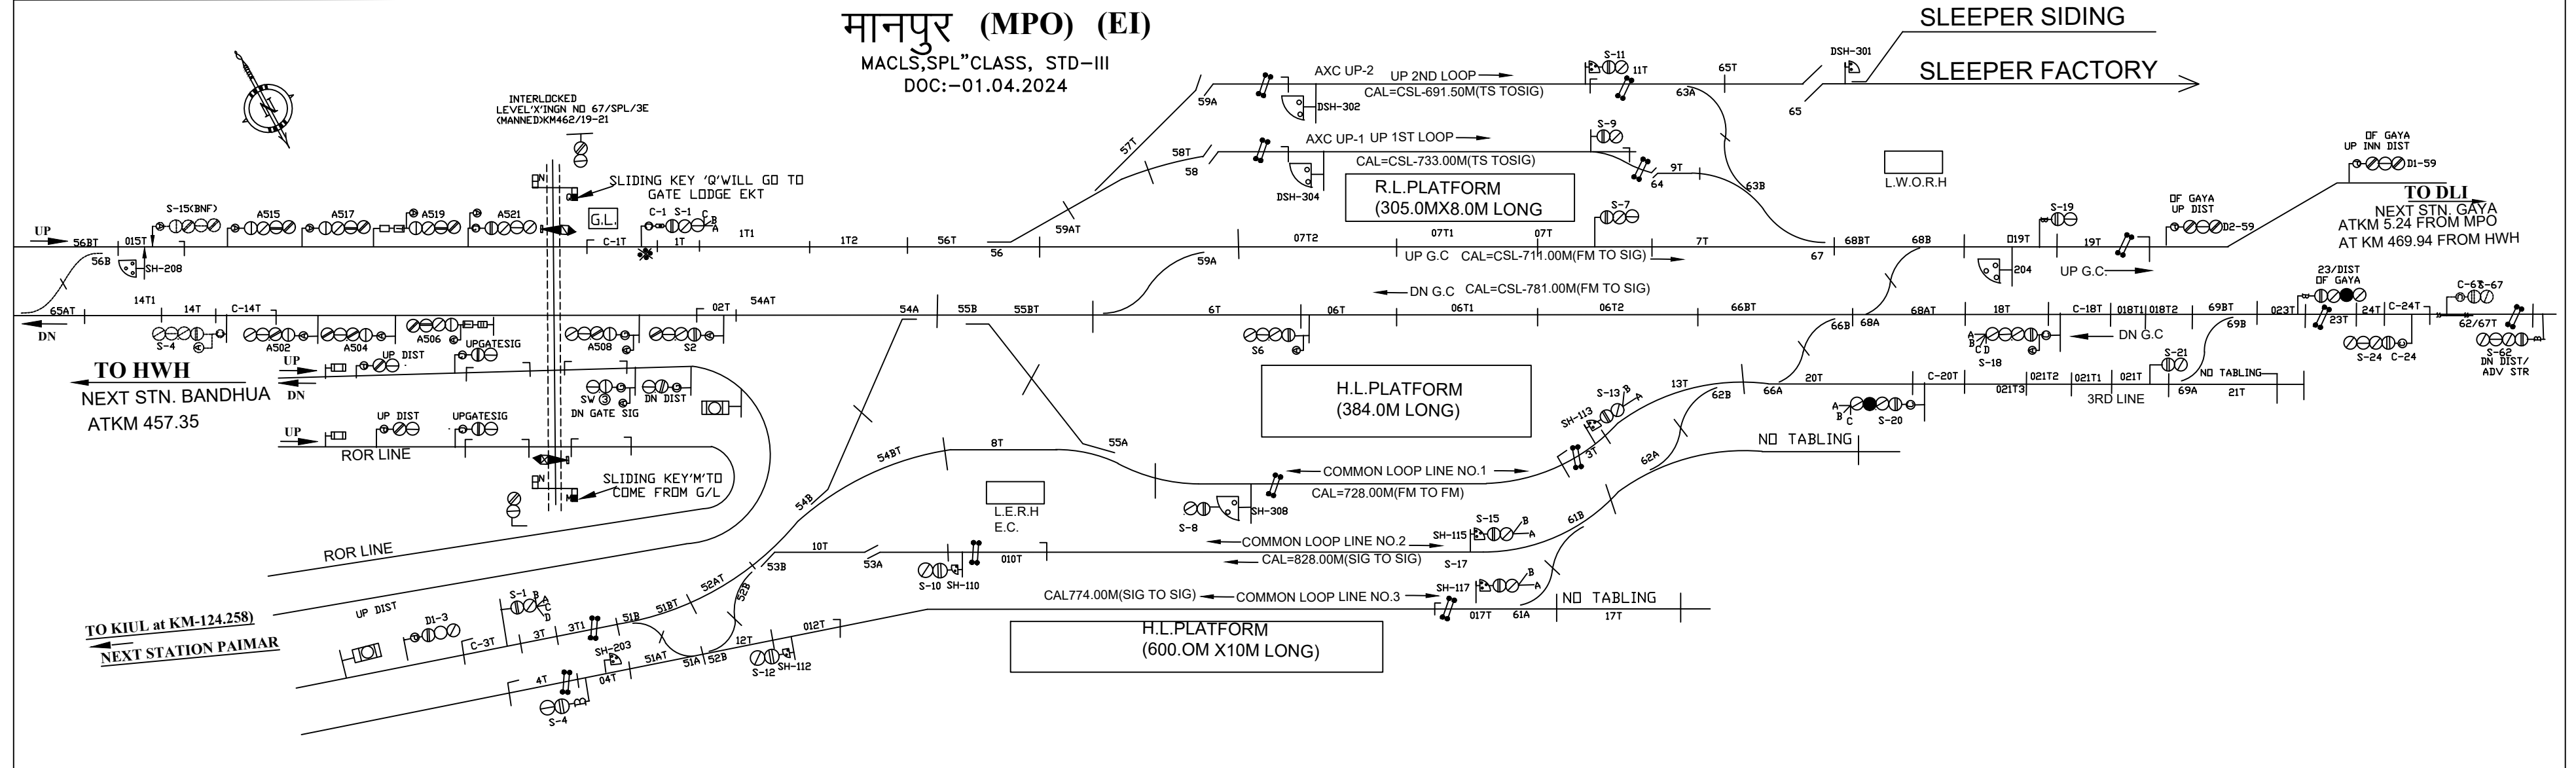

मानपुर (MPO) (EI)

MACLS,SPL"CLASS, STD-III
DOC:-01.04.2024

E C R			AUTOMATIC BLOCK SECTION	MANPUR STATION ELECTRONIC INTERLOCKING (MACLS STD-III CLASS -SPL)	DRG. No. SG/DDU/ SK/2024 SH. No.37
	SSE/ D&D	DSTE/ DDU	BNF TO MPO		