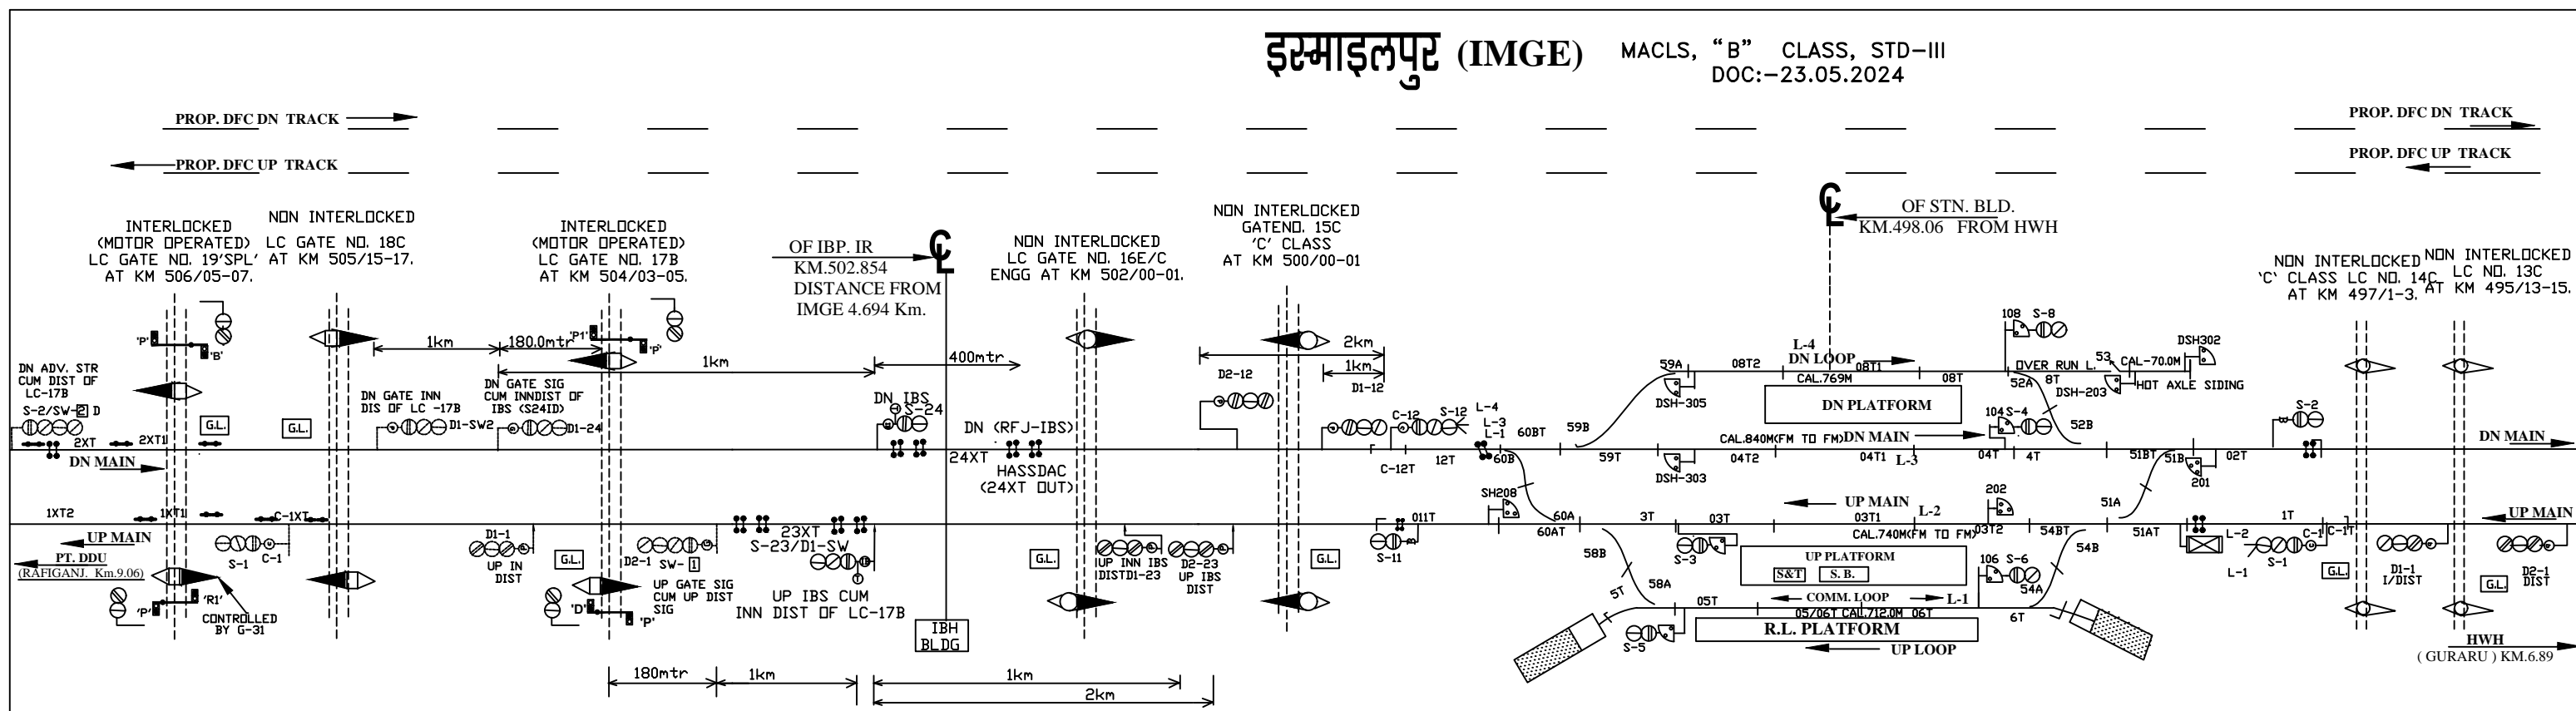

इस्माइलपुर (IMGE) MACLS, "B" CLASS, STD-III DOC:-23.05.2024

E C R			ELECTRONIC INTERLOCKING AT ISMAILPUR IN CONNECTION WITH IBH	DRG. No. SG/DDU/ SK/2024
	DSTE/DDU	SSE/DRG/DDU		