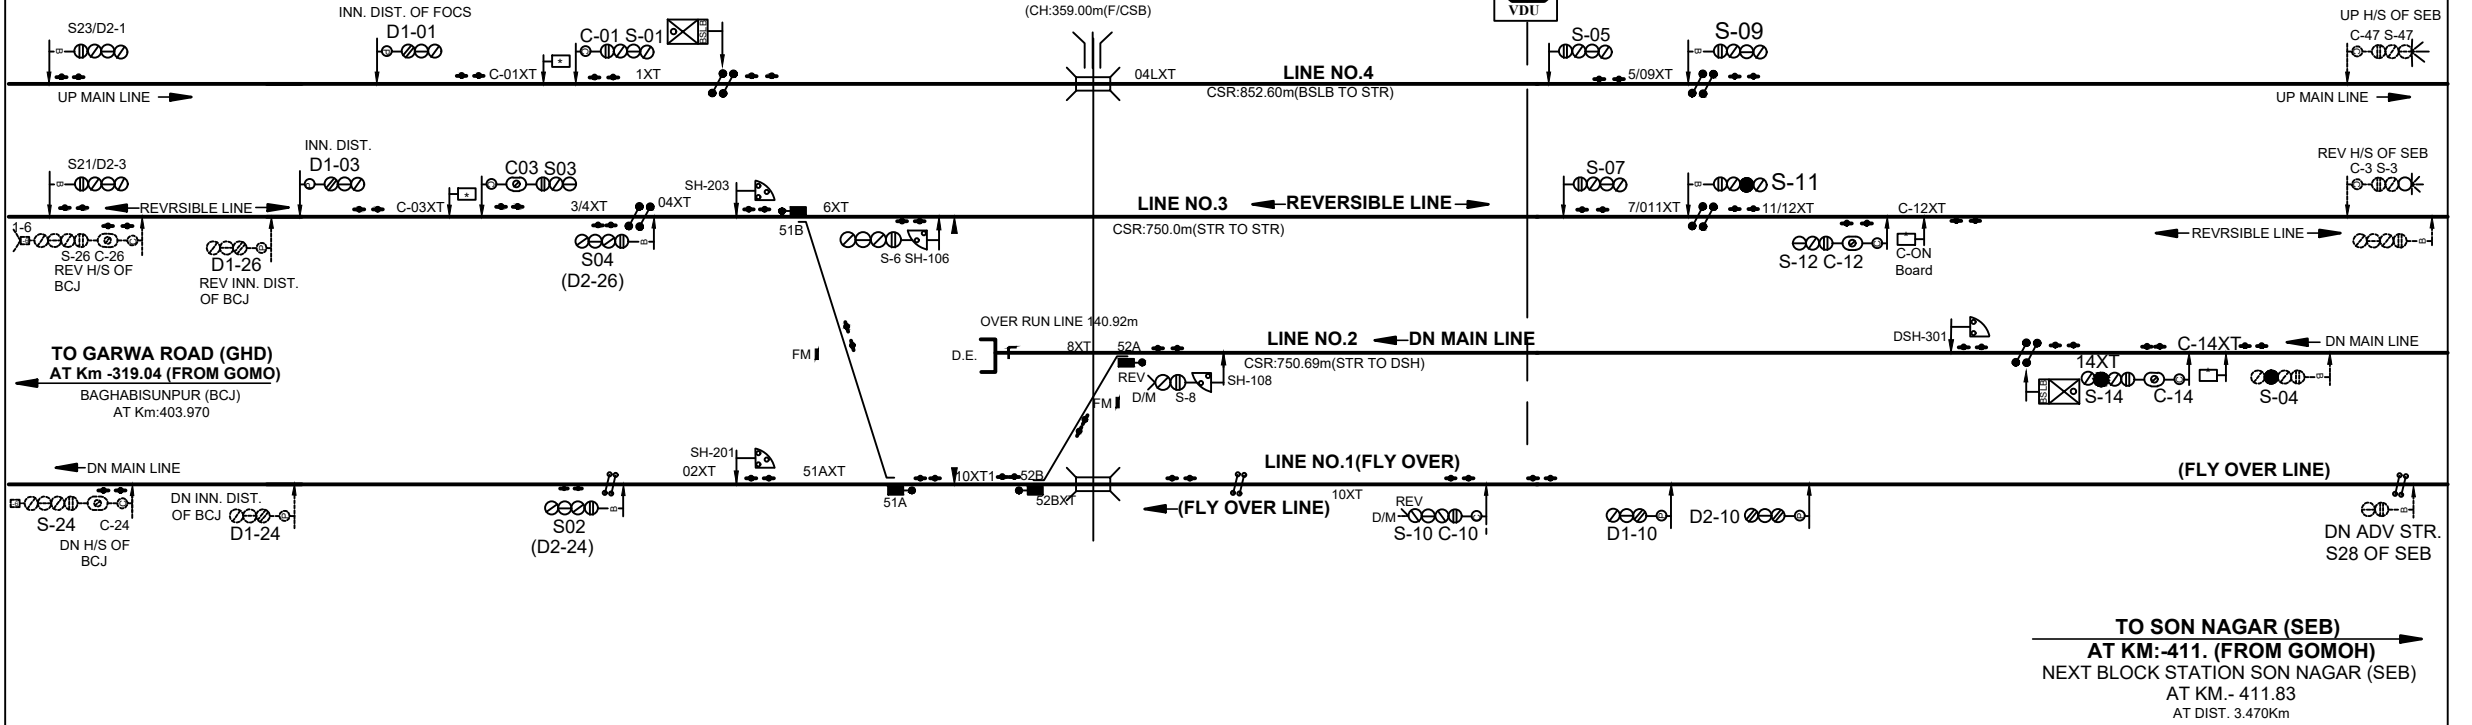

सोननगर फ्लाई ओवर केबिन SEB FLY OVER CABIN (FOCS)

MACLS, "SPL" CLASS, STD-III
DOC:-15.02.2024

NEW PROP. STN. BLDG.
KM:408.360 FROM GOMOH
(FROM OLD S.B. 345.00m F/OLD CSB)
CH:0.00

BR NO. 10
C/L OF LANES ROB
AT Km.-407/31-408/1
(CH:359.00m(F/CSB))

SUIT SIP.NO. ECR/SIP/DDU/019A/FOCS/2023

E C R			ELECTRONIC INTERLOCKING	SEB FLY OVER CABIN DDU. DIV.	DRG. No. SG/DDU/ SK/2024 SH. No. 38
	SSE/ DRG	DSTE/ DDU			