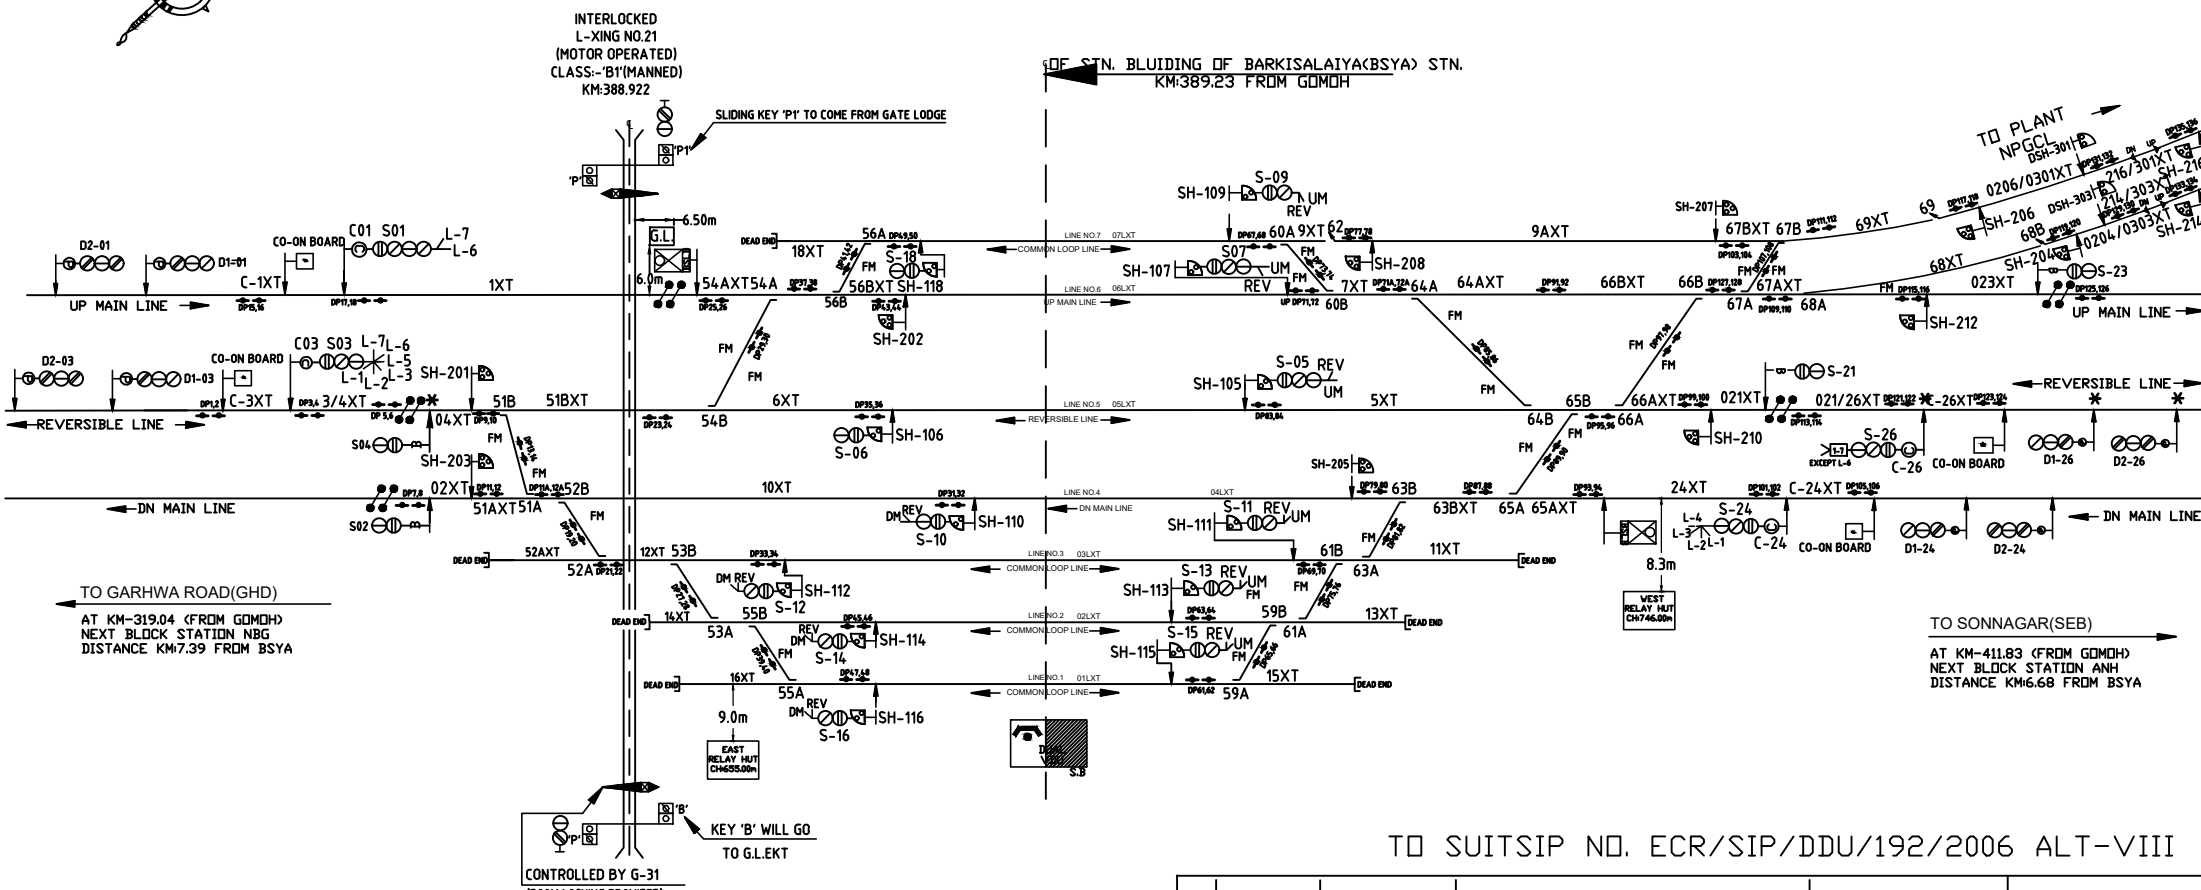

बडकी सलईया (BSYA)

(E.I. RVNL)

MACLS, 'B' CLASS, STD-III
DOC:-02.03.2023

INTERLOCKED
L-XING NO.21
(MOTOR OPERATED)
CLASS-'B'(MANNED)
KM:388.922

OF STN. BLUIDING OF BARKISALAIYA(BSYA) STN.
KM:389.23 FROM GOMDH

TO GARHWA ROAD(GHD)
AT KM-319.04 (FROM GOMDH)
NEXT BLOCK STATION NBG
DISTANCE KM:7.39 FROM BSYA

TO SONNAGAR(SEB)
AT KM-411.83 (FROM GOMDH)
NEXT BLOCK STATION ANH
DISTANCE KM:6.68 FROM BSYA

TO SUITSIP NO. ECR/SIP/DDU/192/2006 ALT-VIII

E C R			ELECTRONIC INTERLOCKING MACLS CLASS B STD-III	BARKISALAIYA DDU. DIV.	DRG. No. SG/DDU/ SK/2023 SH. No. 41
	SSE/ DRG	DSTE/ DDU			