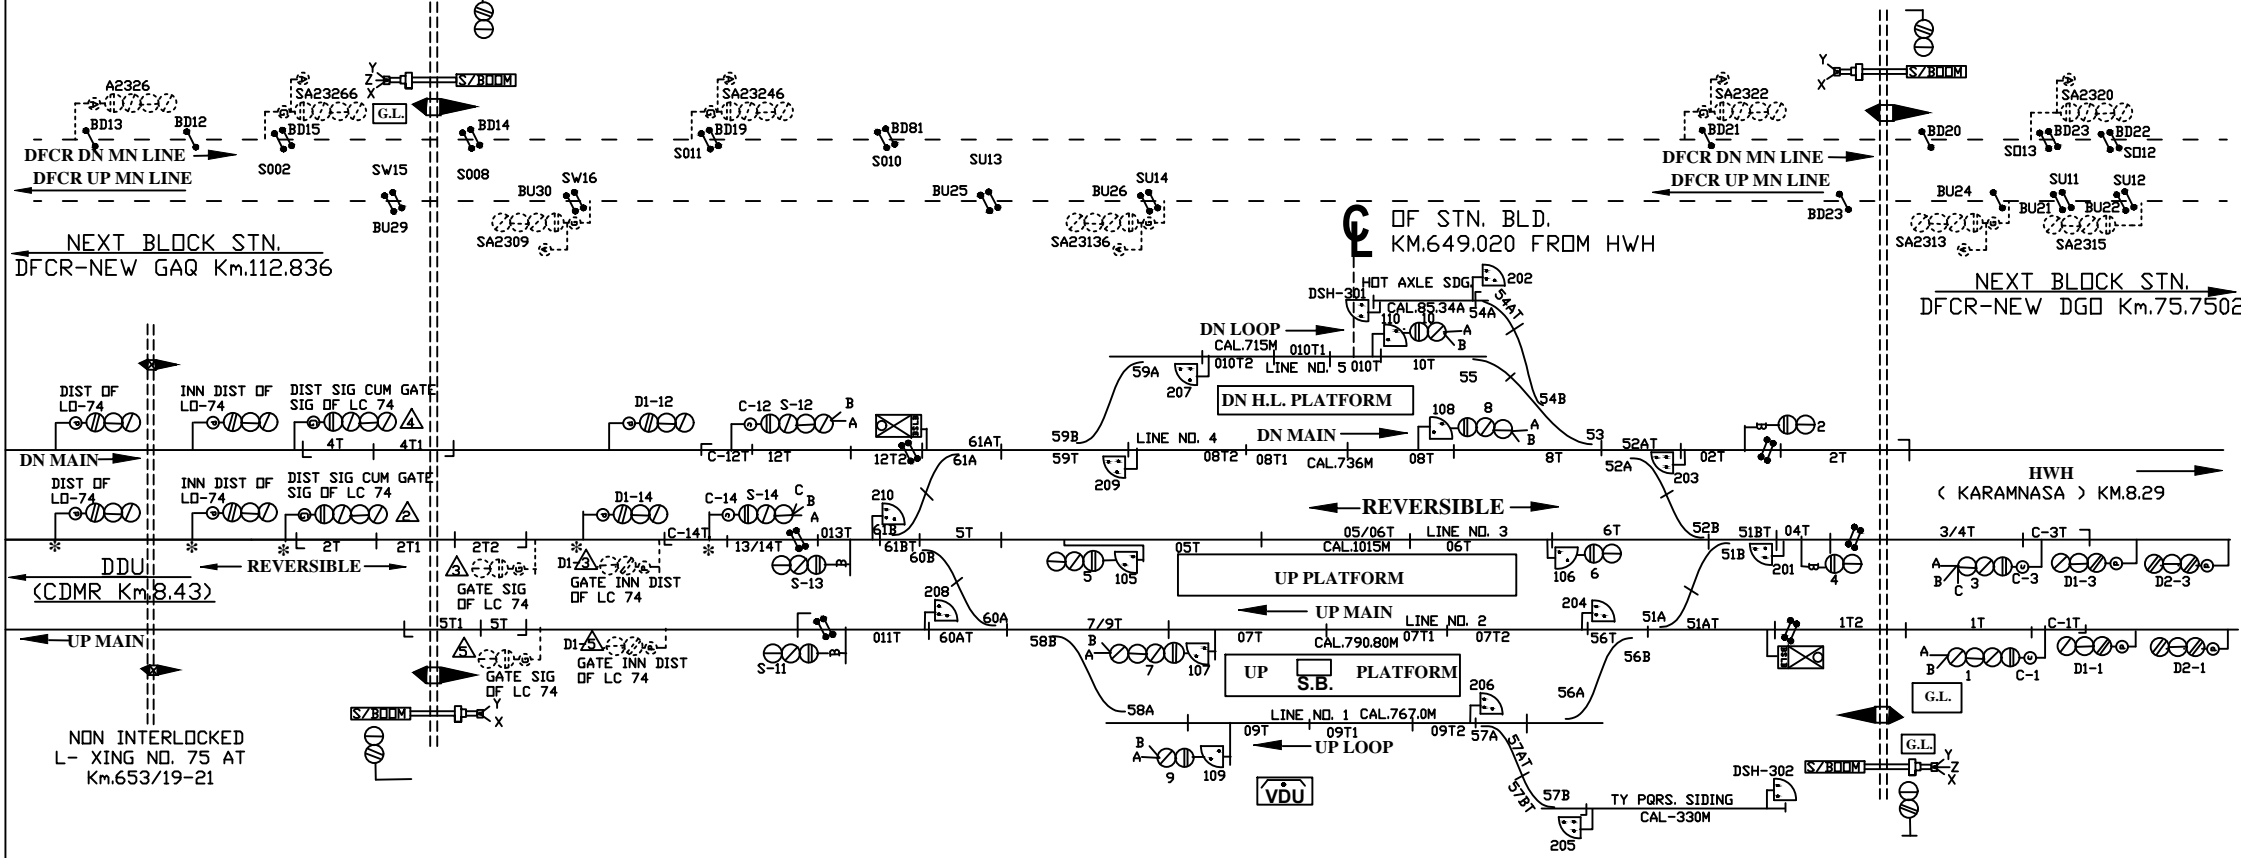

सय्यदराजा (SYJ) E.I.

MACLS "B" CLASS, STD-III
DOC:-24.01.2021

L- XING NO. 72A
'SPL' CLASS
Km.648.040

(MOTOR OPERATED)
L- XING NO. 74
'SPL' CLASS AT
Km.651/17-19

SIP NO. ECR/SIP/DDU/004/2019 ALT-II

E C R			ELECTRONIC INTERLOCKING (MACLS.STD-III CLASS-B)	SAIDRAJA DDU. DIV.	DRG. No. SG/DDU/ SK/21 SH No. -5
	SSE/DRG	DSTE/DDU			