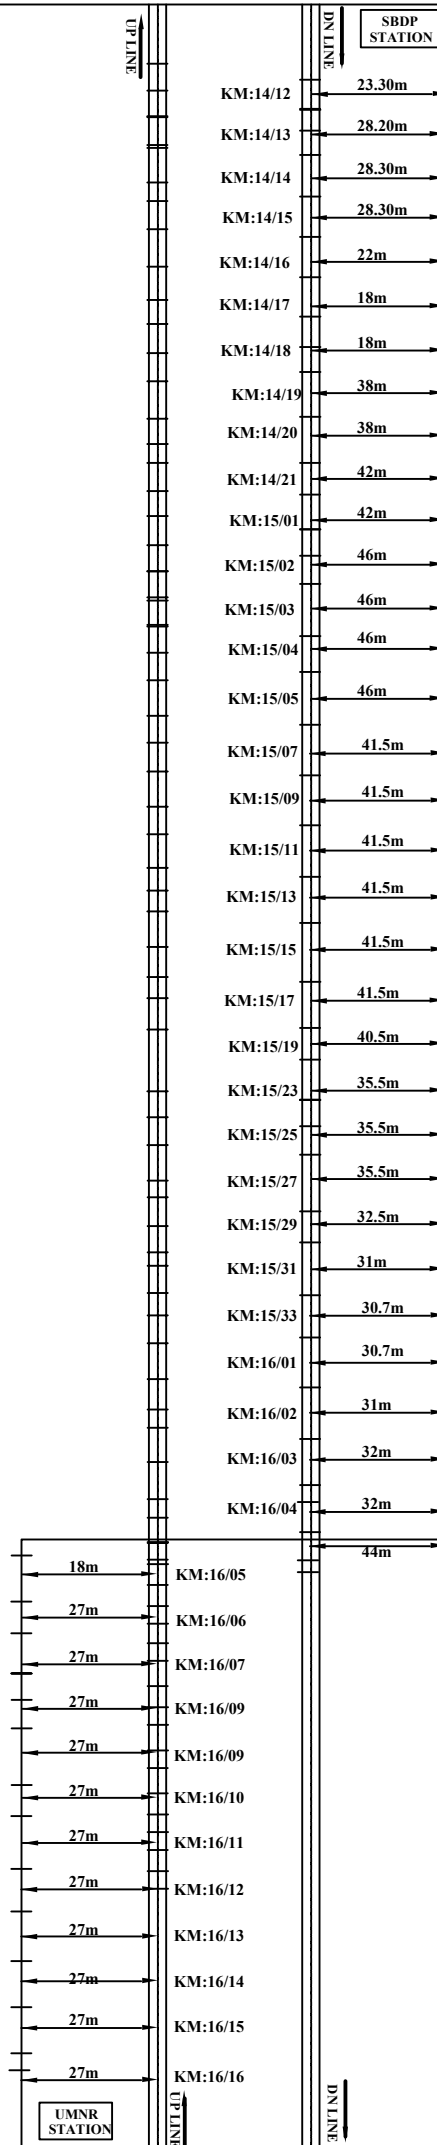

# 6-QUAD CABLE ROUTE PLAN. SBDP-UMNR

(BCA)

SBDP STATION

DN LINE

UP LINE

DN LINE

UP LINE

UMNR STATION

# 6-QUAD CABLE ROUTE PLAN. SKJ-SBDP

# 6-QUAD CABLE ROUTE PLAN. MGR-SBDP