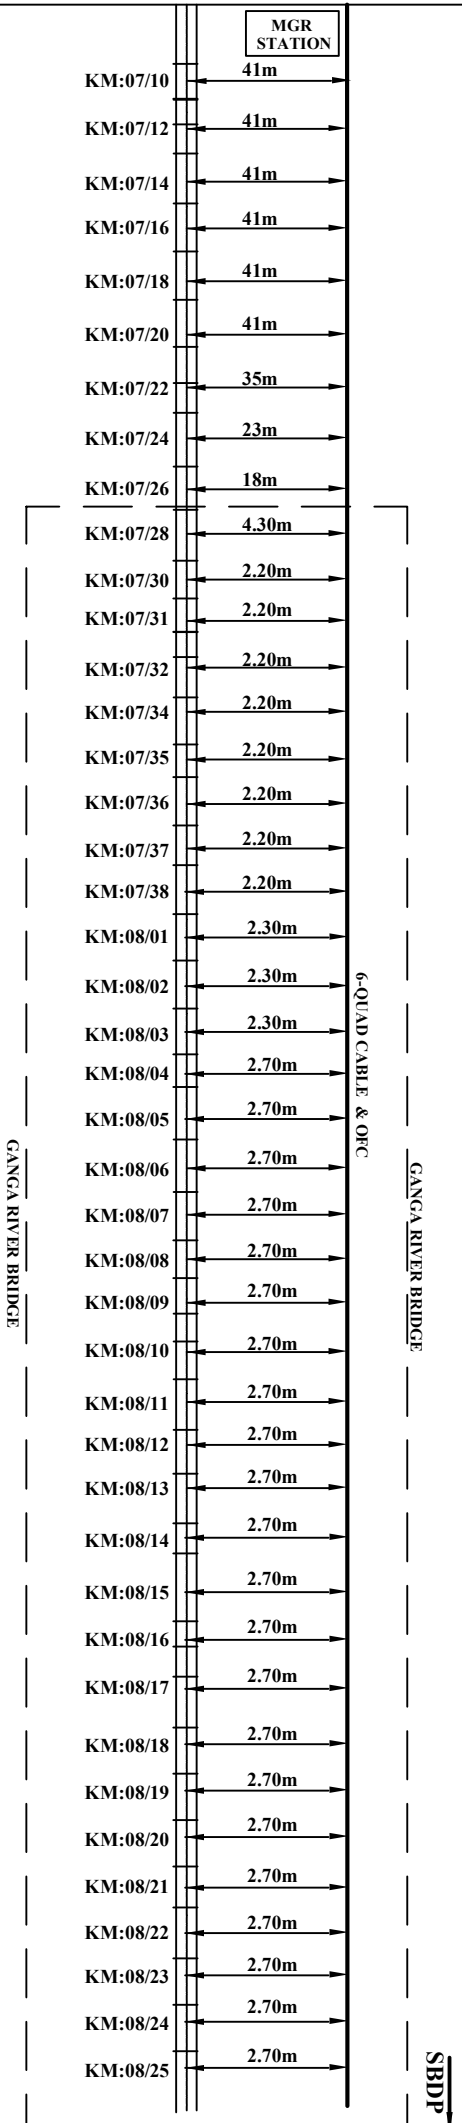

# 6-QUAD CABLE ROUTE PLAN. SBDP-UMNR

(BCA)

SBDP STATION

DN LINE

UP LINE

DN LINE

UP LINE

UMNR STATION

# 6-QUAD CABLE ROUTE PLAN. SKJ-SBDP

# 6-QUAD CABLE ROUTE PLAN. MGR-SBDP