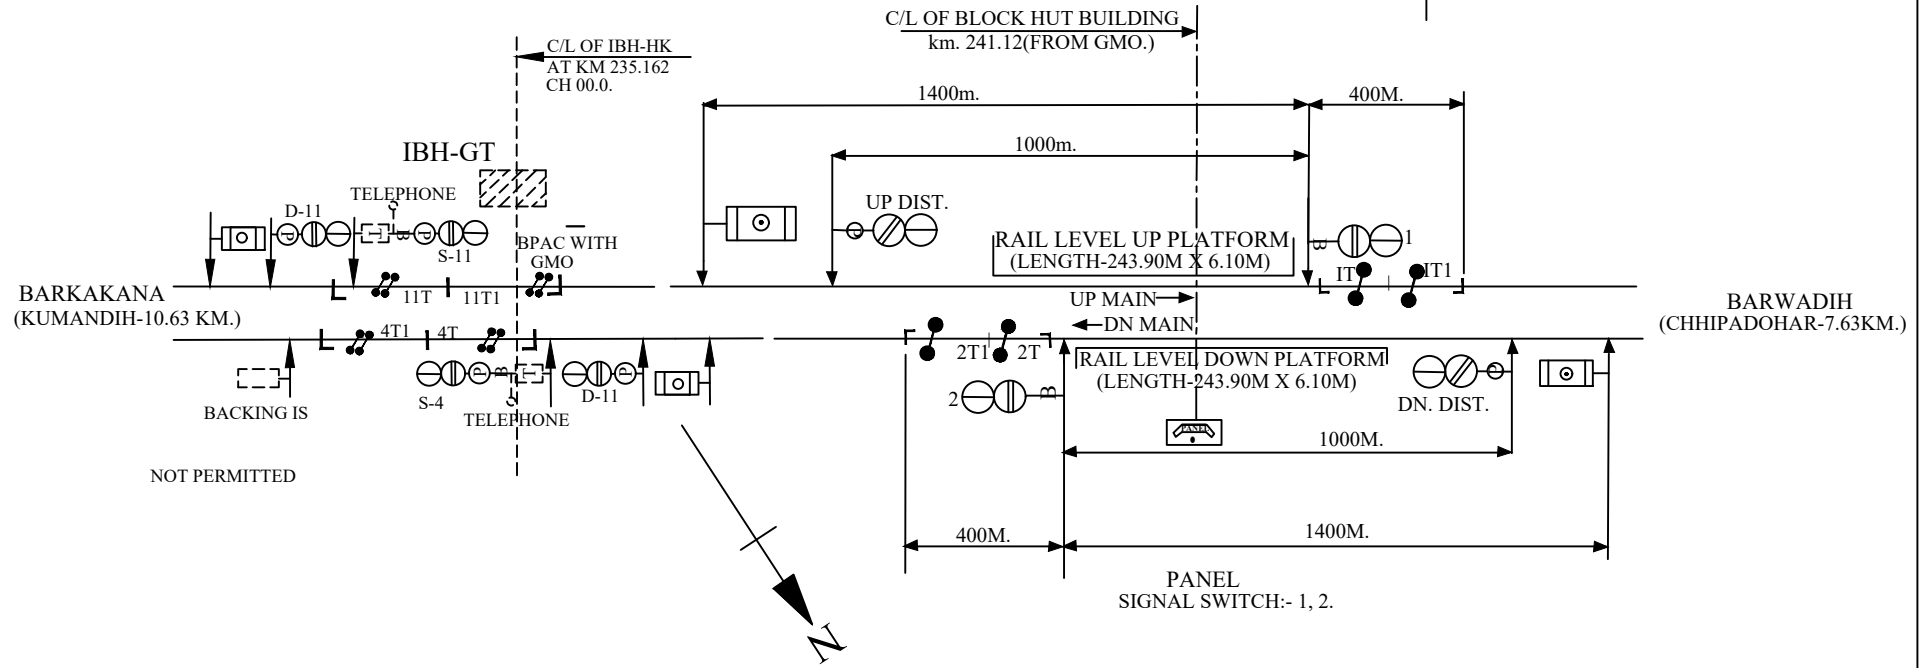

HEHEGARA B.H. (HHG)
PANEL MACLS, 'C' CLASS STD-II(R)
 Date of commissioning:- 29.03.2008

1000 500

PANEL
 SIGNAL SWITCH:- 1, 2.