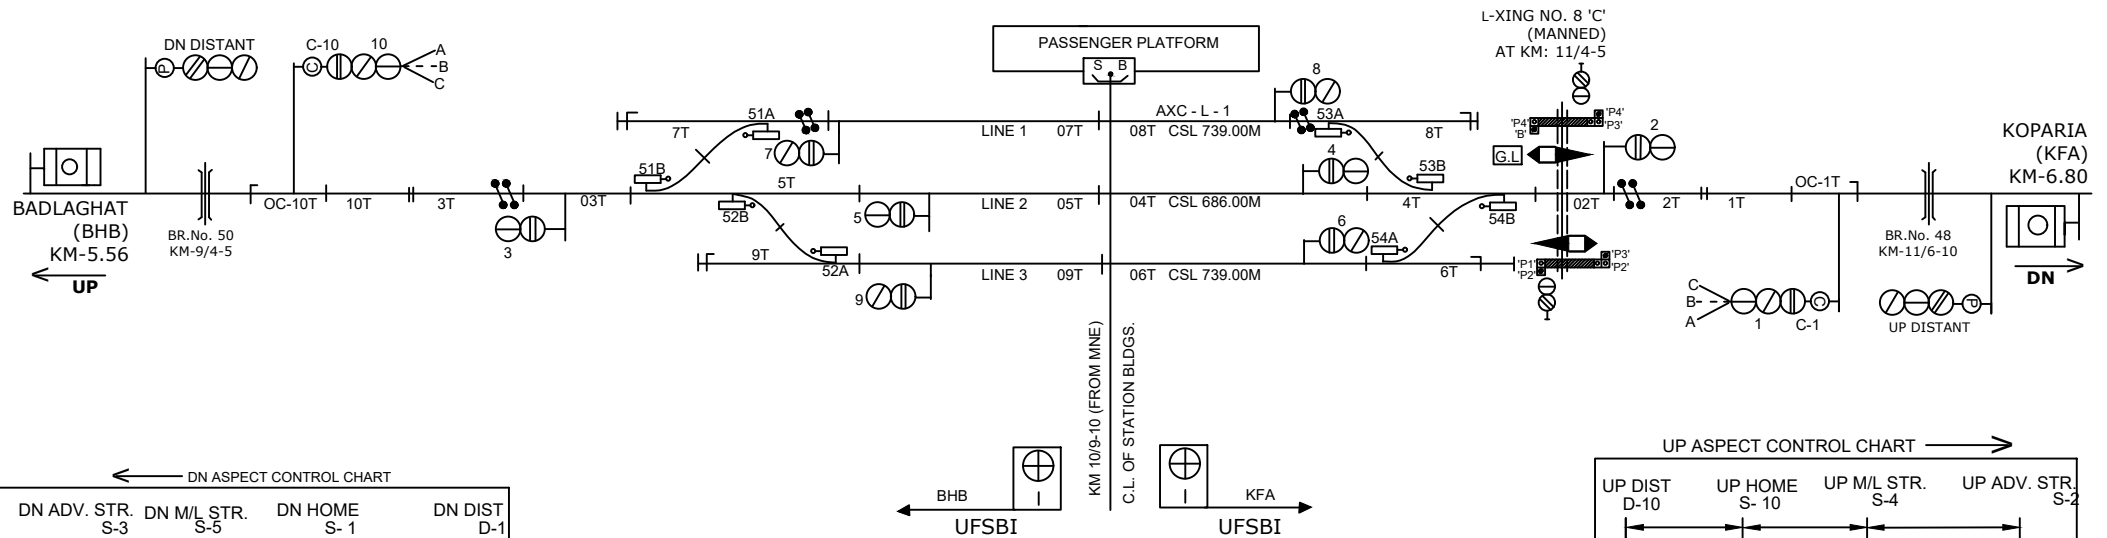

DHAMARAGHAT STATION

धमाराघाट स्टेशन

NOTE:
MAGNETO TELEPHONE PROVIDED BETWEEN PANEL CABIN & L.C.
GATE NO.:- 8'C & 9'C BETWEEN DHT-KFA.

CLASS OF STATION : B
STD OF SIG & INTERLOCKING: STD-II®

EAST CENTRAL RAILWAY SAMASTIPUR DIVISION				STATION WORKING RULE DIAGRAM MACL. STD-II® CLASS 'B'	DHAMARAGHAT	SWRD NO.-
	SR.DSTE/SPJ	DSTE/SPJ	JE/DRG	TO SUIT SIP NO. ECR/SIP/SPJ/403/2006 ALT-VIII		DSTE/W/SPJ/ 2004/RD/42