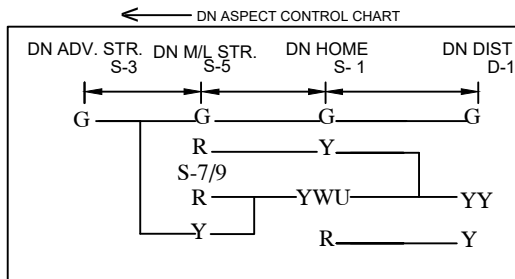

DHAMARAGHAT STATION

धमाराघाट स्टेशन

NOTE:
MAGNETO TELEPHONE PROVIDED BETWEEN PANEL CABIN & L.C.
GATE NO.:- 8'C & 9'C BETWEEN DHT-KFA.

CLASS OF STATION : B
STD OF SIG & INTERLOCKING: STD-II®

EAST CENTRAL RAILWAY SAMASTIPUR DIVISION				STATION WORKING RULE DIAGRAM MACL. STD-II® CLASS 'B'	DHAMARAGHAT	SWRD NO.-
	SR.DSTE/SPJ	DSTE/SPJ	JE/DRG	TO SUIT SIP NO. ECR/SIP/SPJ/403/2006 ALT-VIII		DSTE/W/SPJ/ 2004/RD/42