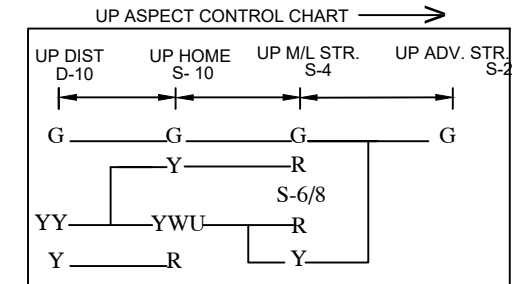

DHAMARAGHAT STATION

धमाराघाट स्टेशन

NOTE:
MAGNETO TELEPHONE PROVIDED BETWEEN PANEL CABIN & L.C.
GATE NO.:- 8'C & 9'C BETWEEN DHT-KFA.

CLASS OF STATION : B
STD OF SIG & INTERLOCKING: STD-II®

EAST CENTRAL RAILWAY SAMASTIPUR DIVISION				STATION WORKING RULE DIAGRAM MACL. STD-II® CLASS 'B'	DHAMARAGHAT	SWRD NO.-
	SR.DSTE/SPJ	DSTE/SPJ	JE/DRG	TO SUIT SIP NO. ECR/SIP/SPJ/403/2006 ALT-VIII		DSTE/W/SPJ/ 2004/RD/42