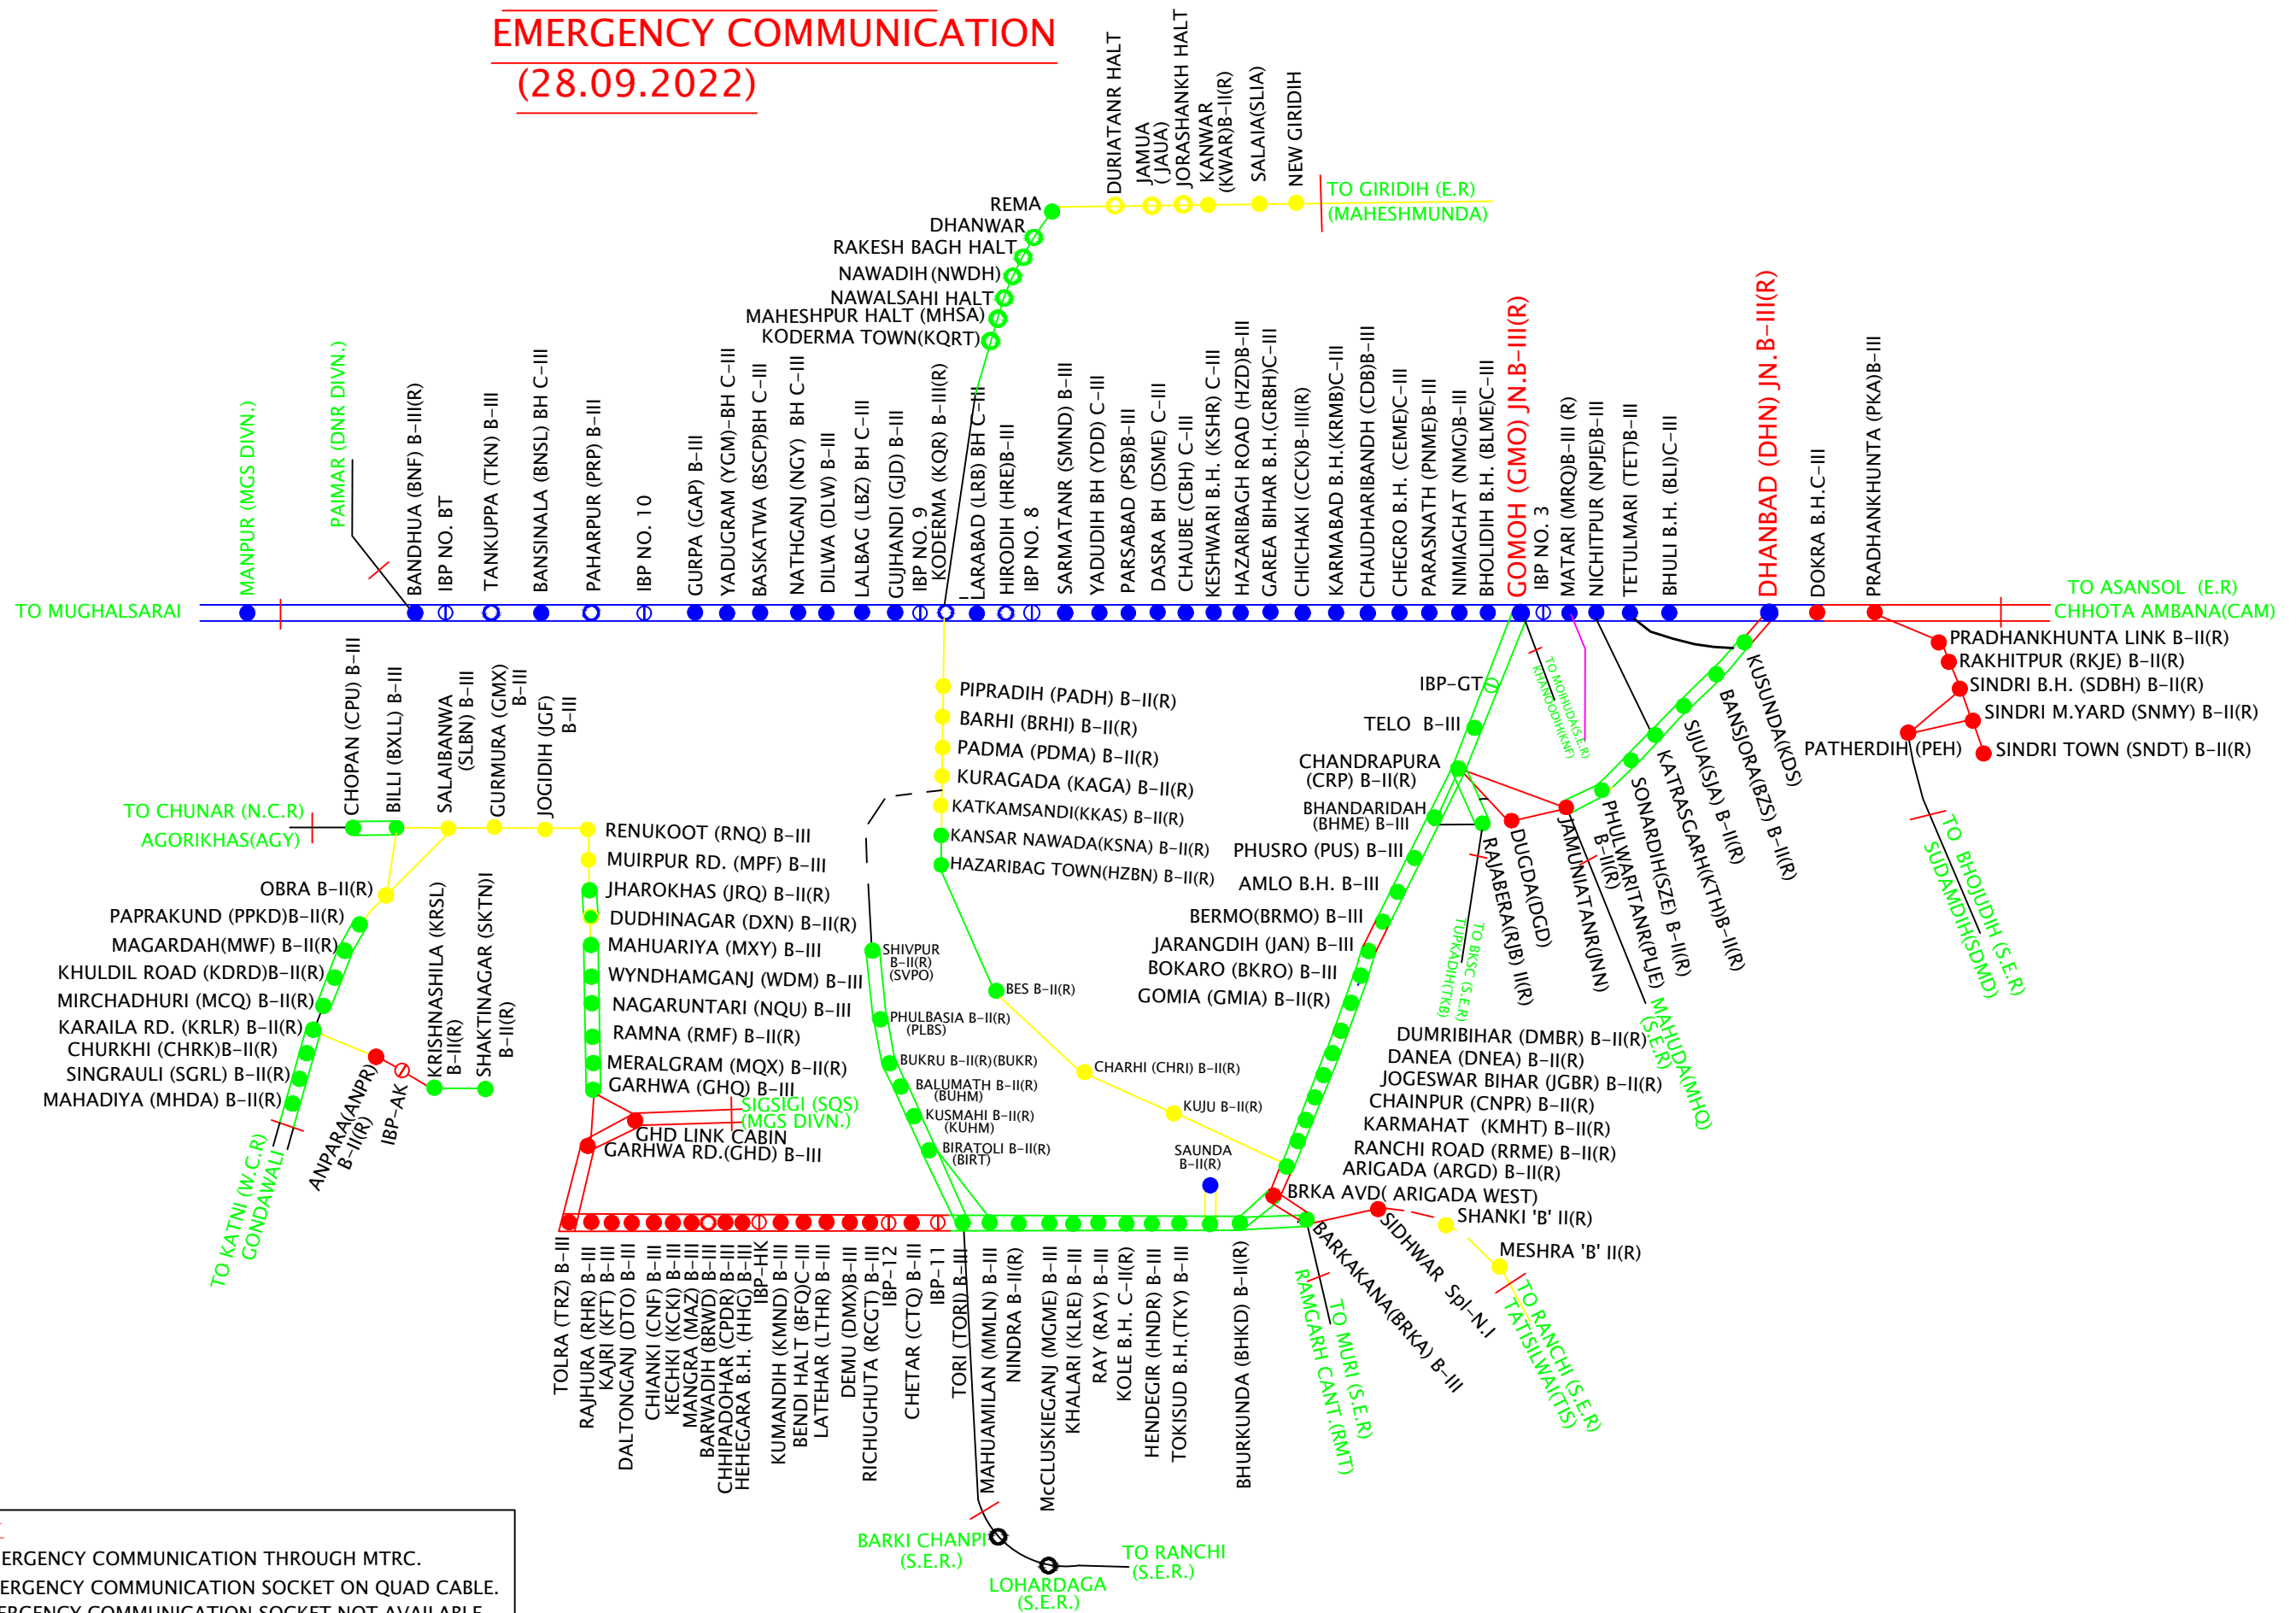

# DHANBAD DIVISION

## EMERGENCY COMMUNICATION

(28.09.2022)

**LEGEND:-**

- EMERGENCY COMMUNICATION THROUGH MTRC.
- EMERGENCY COMMUNICATION SOCKET ON QUAD CABLE.
- EMERGENCY COMMUNICATION SOCKET NOT AVAILABLE.
- EMERGENCY COMMUNICATION SOCKET DEFECTIVE.

**NOTE :-**  
 1. TRAIN RUNS BETWEEN BARKAKANA TO - SIDHWAR BY ONE TRAIN ONLY SYSTEM.