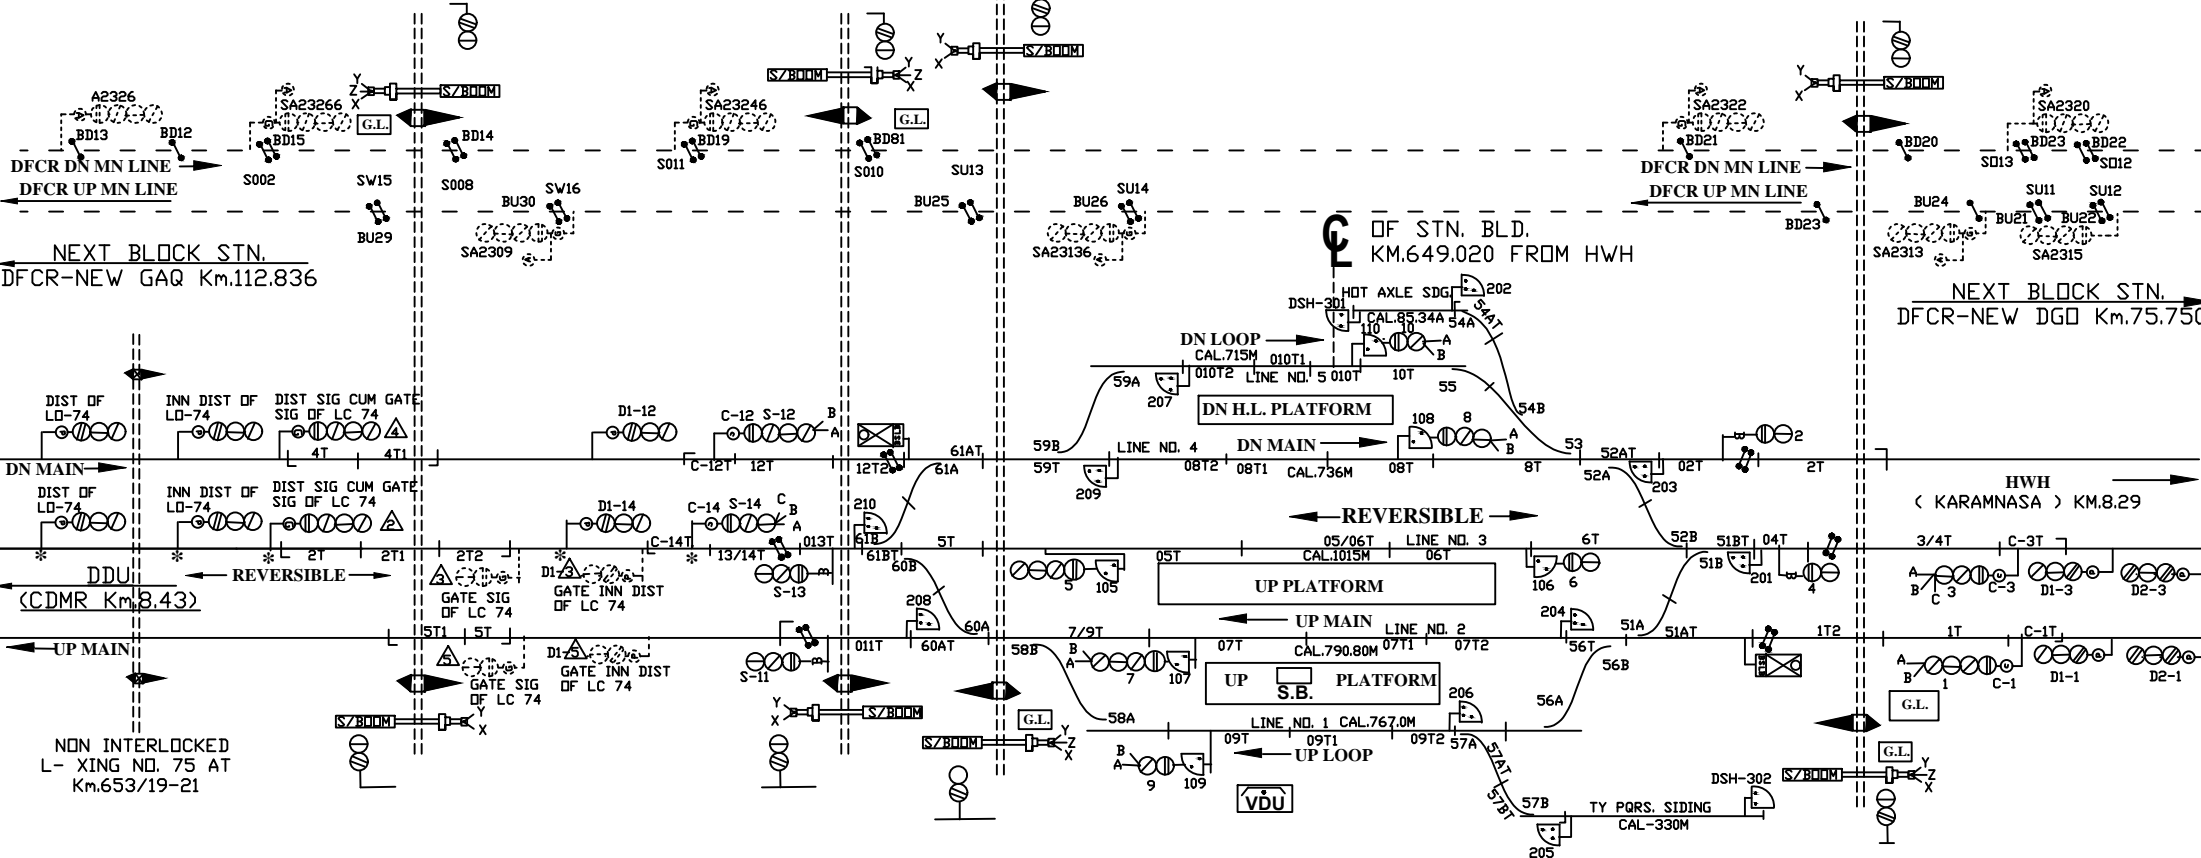

# सय्यदराजा (SYJ) E.I.

MACLS "B" CLASS, STD-III  
DOC:-24.01.2021

L- XING NO. 72A  
'SPL' CLASS  
Km.648.040

(MOTOR OPERATED)  
L- XING NO. 74  
'SPL' CLASS AT  
Km.651/17-19

INTERLOCKED  
(MOTOR OPERATED)  
L-XING GATE NO. 73  
Km. 649/15-17

INTERLOCKED  
(MOTOR OPERATED)  
L-XING GATE NO. 72B  
'SPL' Class  
Km. 649/5-7

SIP NO. ECR/SIP/DDU/004/2019 ALT-II

E C R			ELECTRONIC INTERLOCKING (MACLS.STD-III CLASS-B)	<b>SAIDRAJA DDU. DIV.</b>	DRG. No. SG/DDU/ SK/21 SH No. -5
	SSE/ DRG	DSTE/ DDU			