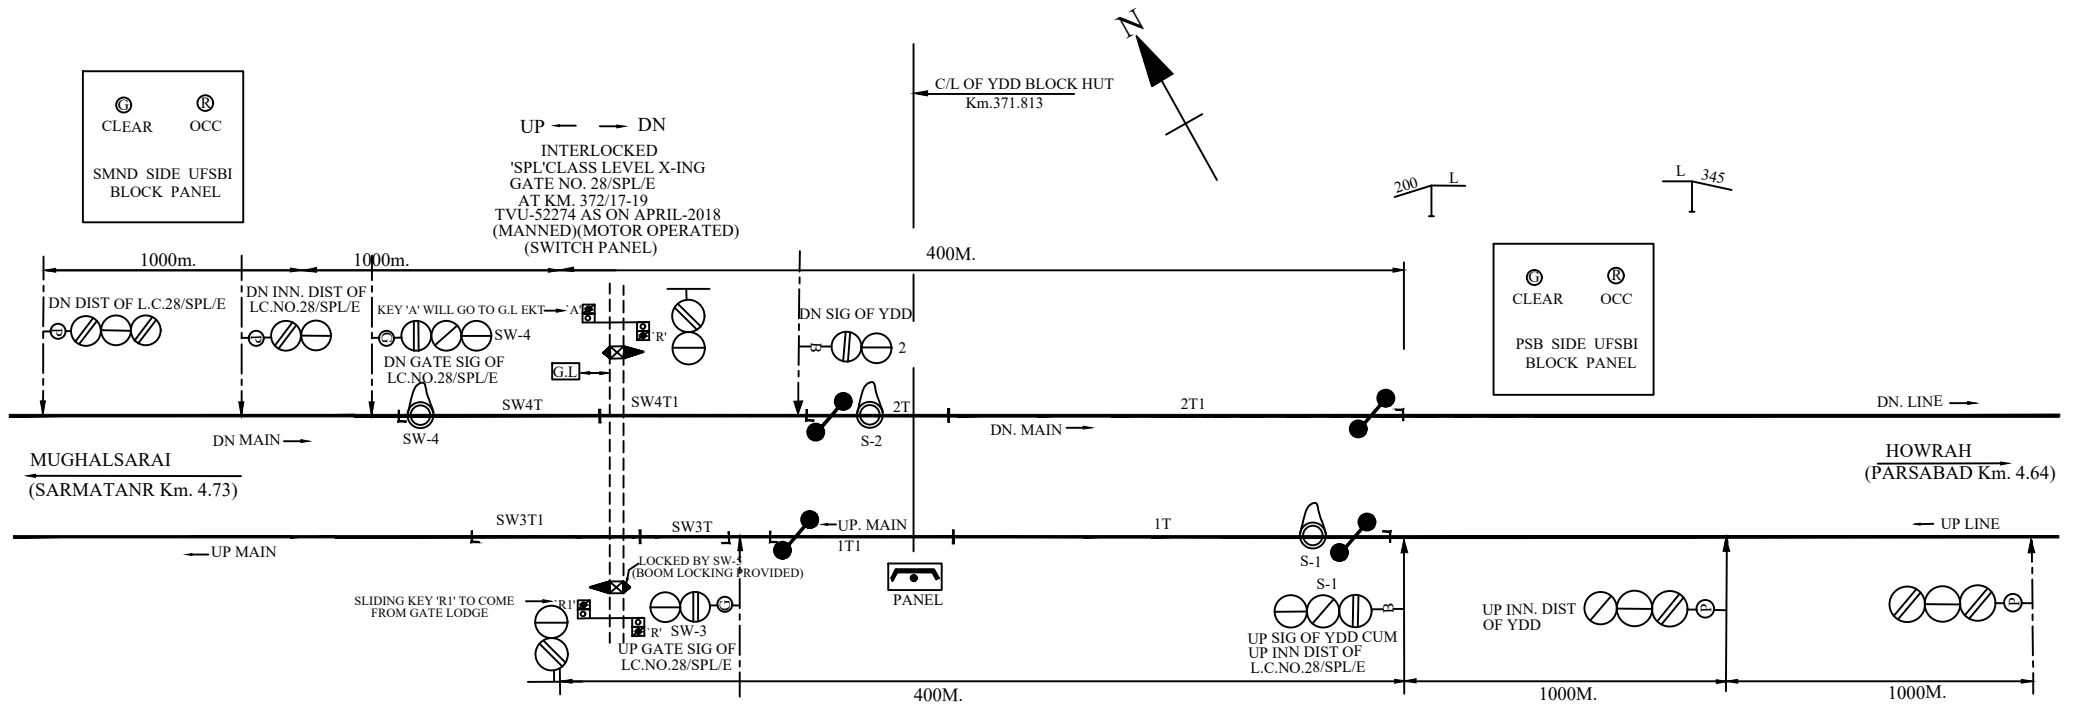

YADUDIH (YDD)

MACLS 'C' CLASS STD-III

DATE OF COMMISSIONING:- 30.08.2005

GATE PANEL DETAILS

- SW-3- UP GATE SIG
- SW-4- DN GATE SIG
- SW-5- GATE CONTROL FOR BOOM LOCKING
- SW-6- SPARE