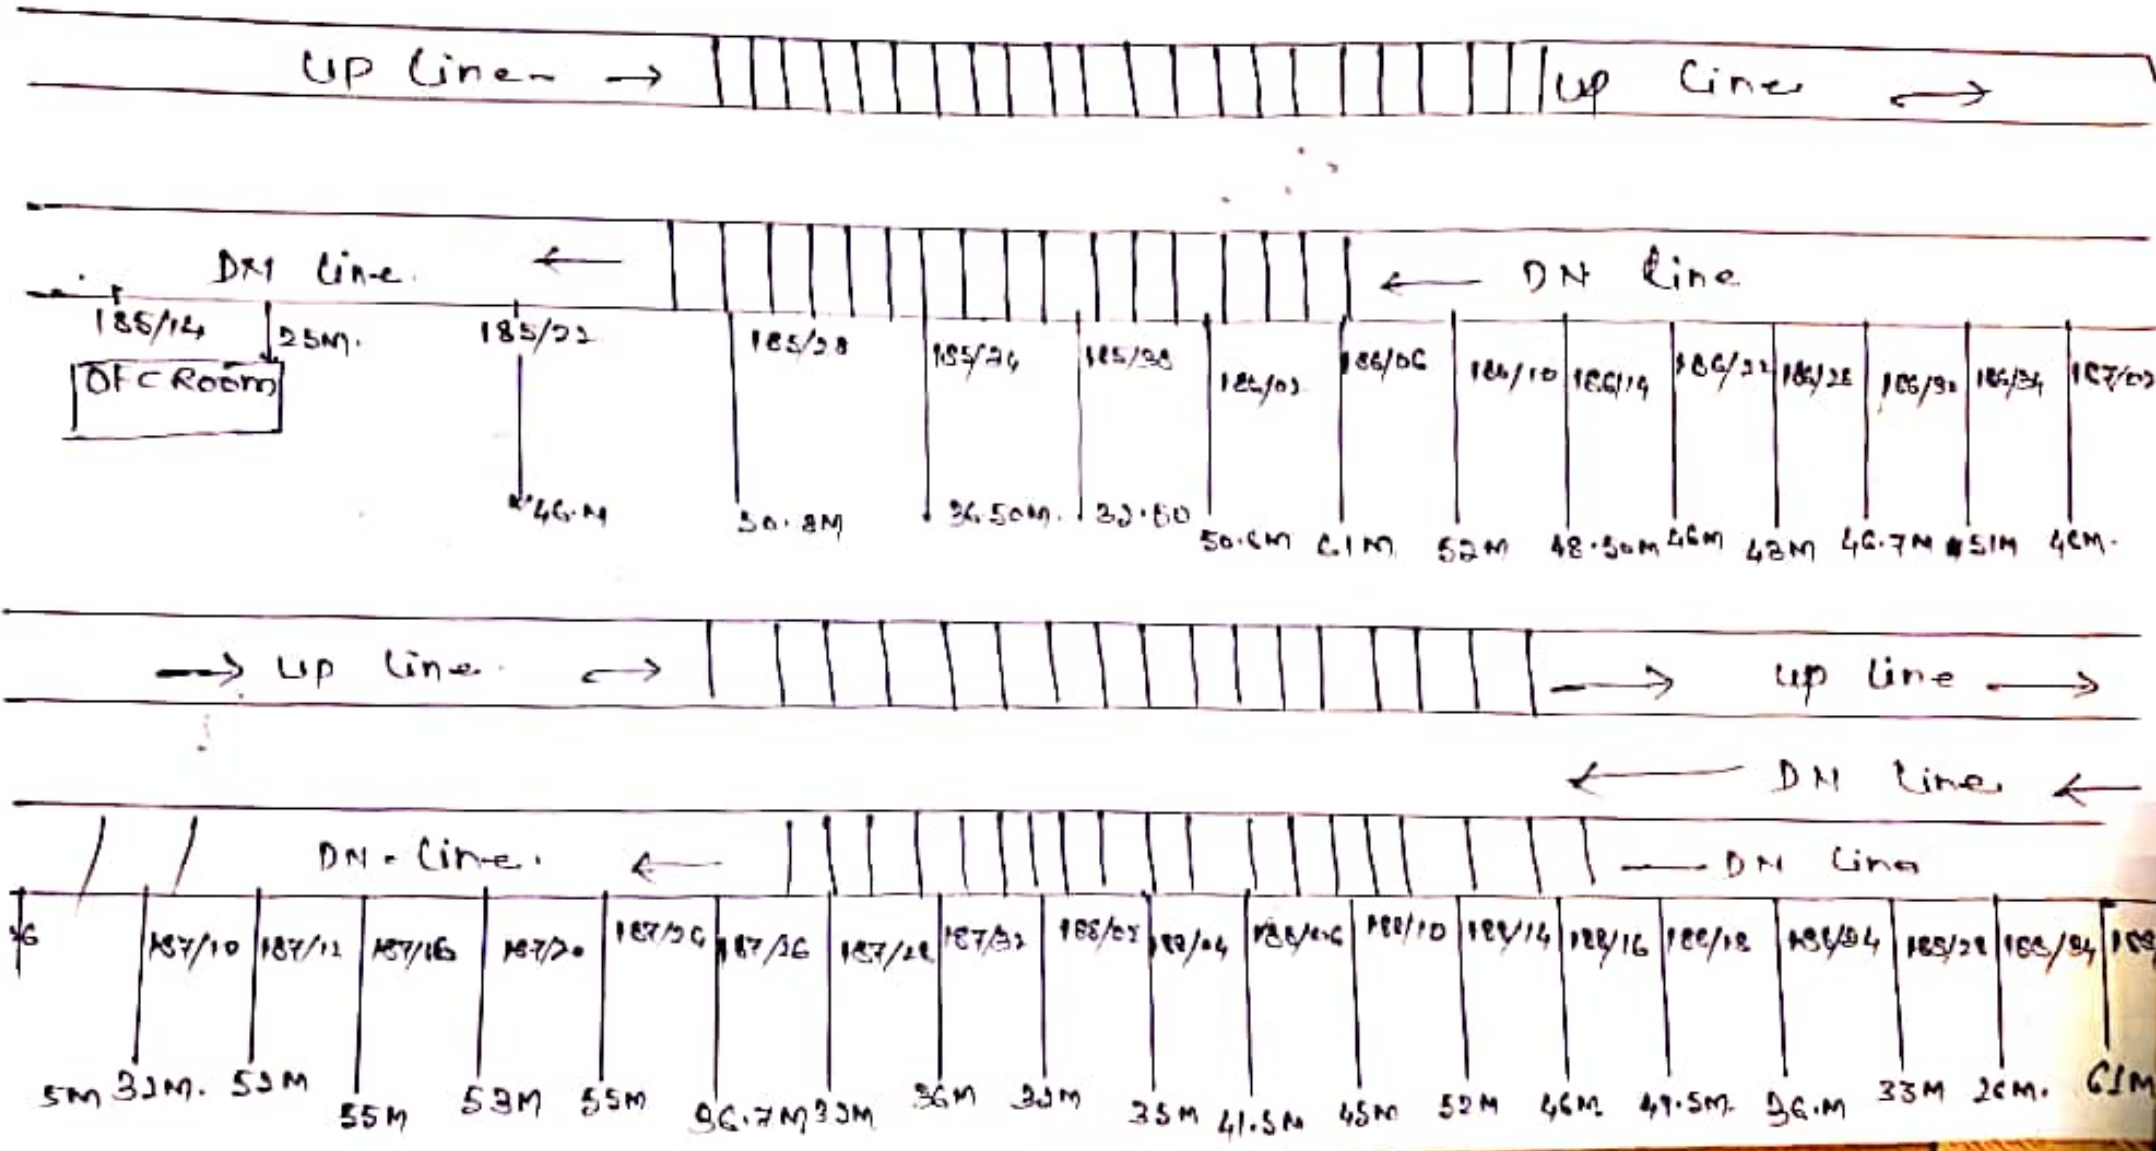

SIX QUAD CABLE ROUTE PLAN

STN - KLRE TO MUME

Prabhat Kumar
 Tech/1/MA
 19/10/22

SIX QUAD CABLE ROUTE PLAN

STN - MUME - NVA

6 Quad Cable Route diagram from MMLN to NVA

Vidya Thakur
TCM-I
11/10/2021

6 Quad cable Route diagram from TORI to MMLN

Vijaythakur
TCM-I
10/10/2021

TORI- IBH- JL
SIX QUAD CABLE ROUTE PLAN

e: Axis
into new Axis.

SIX GUND ROUTE PLAN

TORI - IBH - 11

CABLE ROUTE PLAN

IBH-II - CTA

↔ UP LINE ↔

← DN LINE ←

→ UP LINE ←

Up line. →

← DN LINE ←

← DN line

Zam
 5/11/2021
 11/03/22