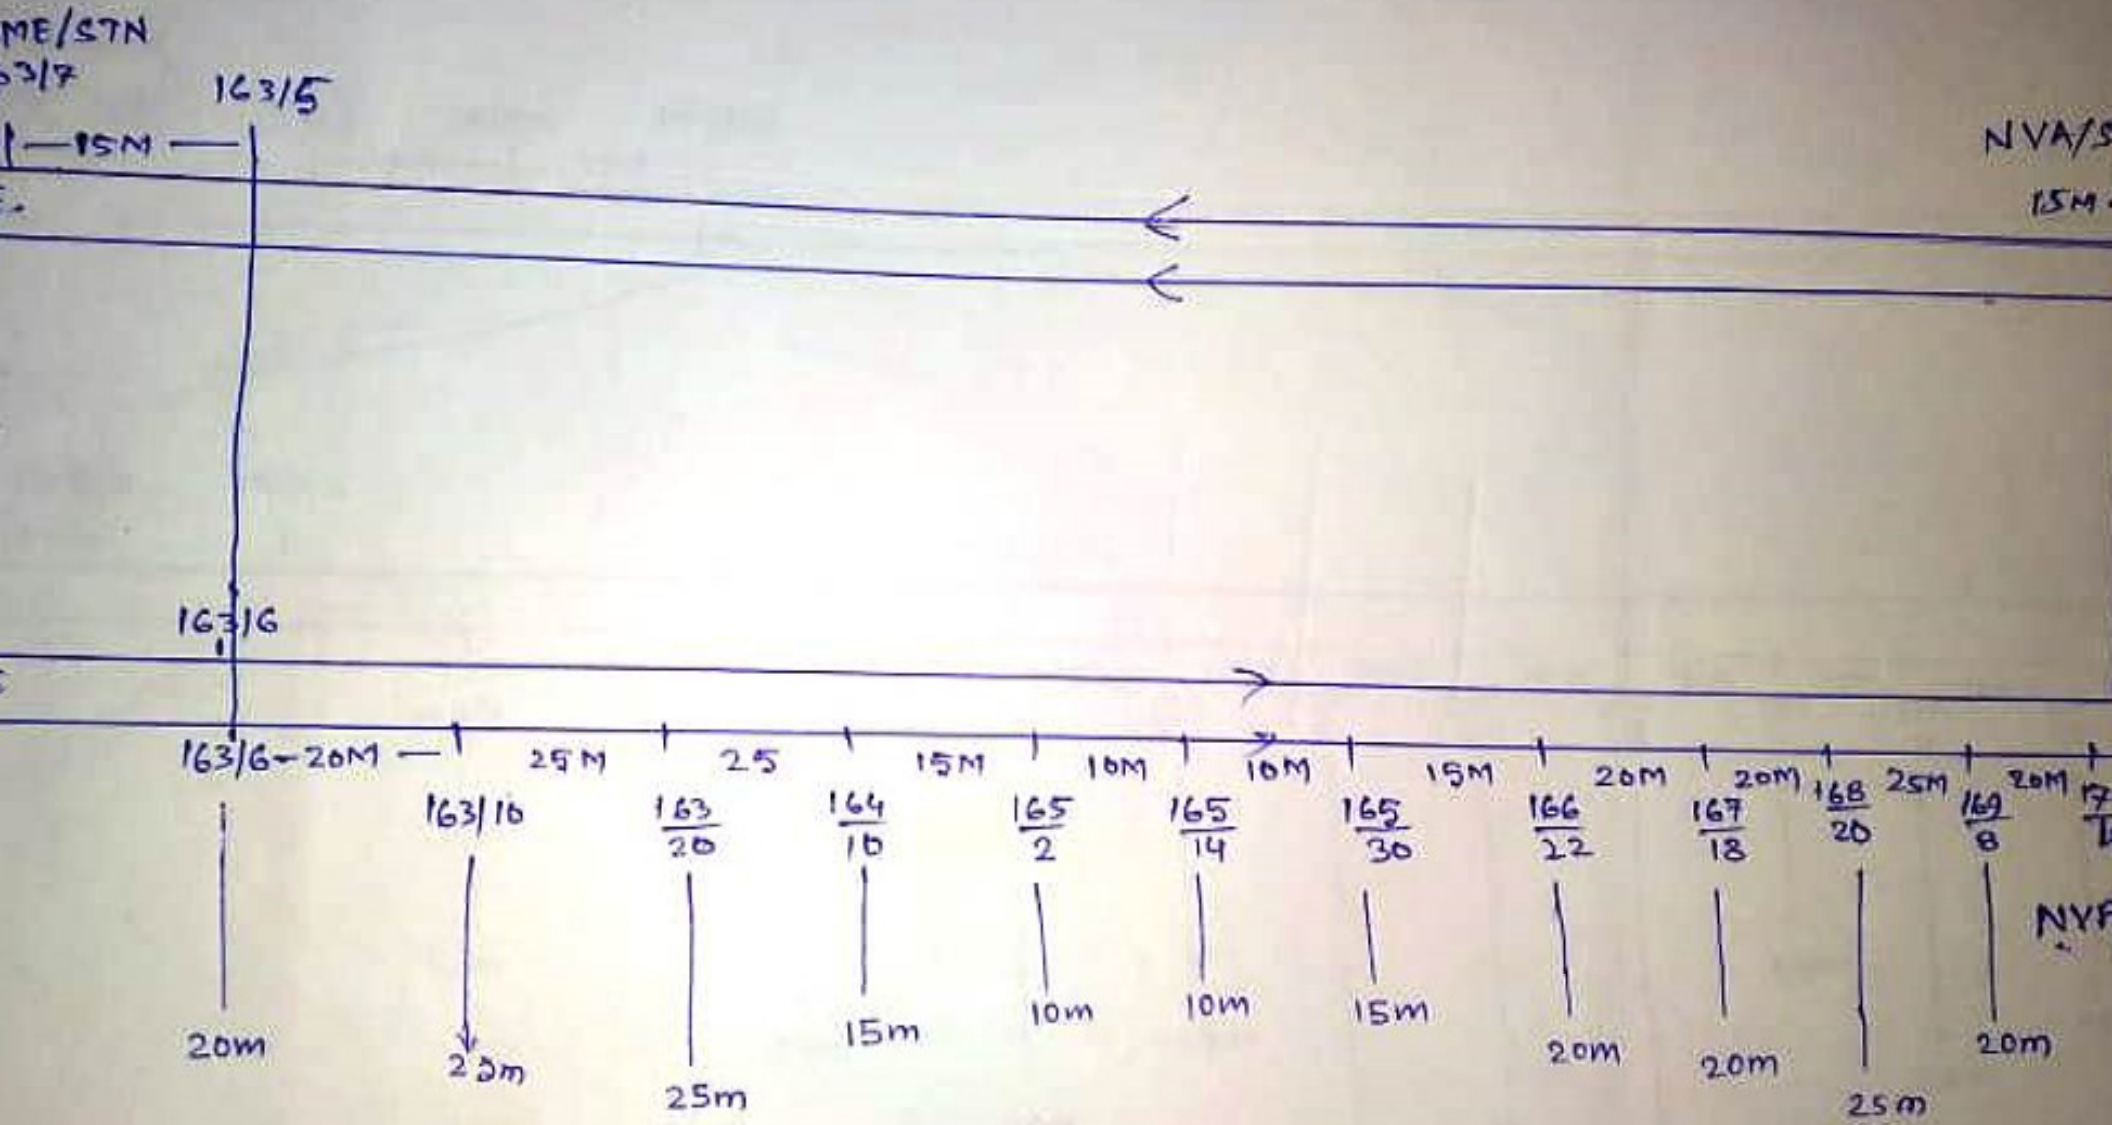

SIX QUAD CABLE ROUTE PLAN

STN - KLRE TO MUME

Prabhat Kumar
 Tech/1/MA
 19/10/22

SIX QUAD CABLE ROUTE PLAN

STN - MUME - NVA

6 Quad Cable Route diagram from MMLN to NVA

Vidya Thakur
TCM-I
11/10/2021

6 Quad cable Route diagram from TORI to MMLN

Vijaythakur
TCM-I
10/10/2021

TORI- IBH- JL
SIX QUAD CABLE ROUTE PLAN

e: Axis
into new Axis.

SIX GUND ROUTE PLAN

TORI - IBH - 11

CABLE ROUTE PLAN

IBH-II - CTA

↔ UP LINE ↔

← DN LINE ←

→ UP LINE ←

Up line. →

← DN LINE ←

← DN line

Zam
 5/11/2021
 11/03/22