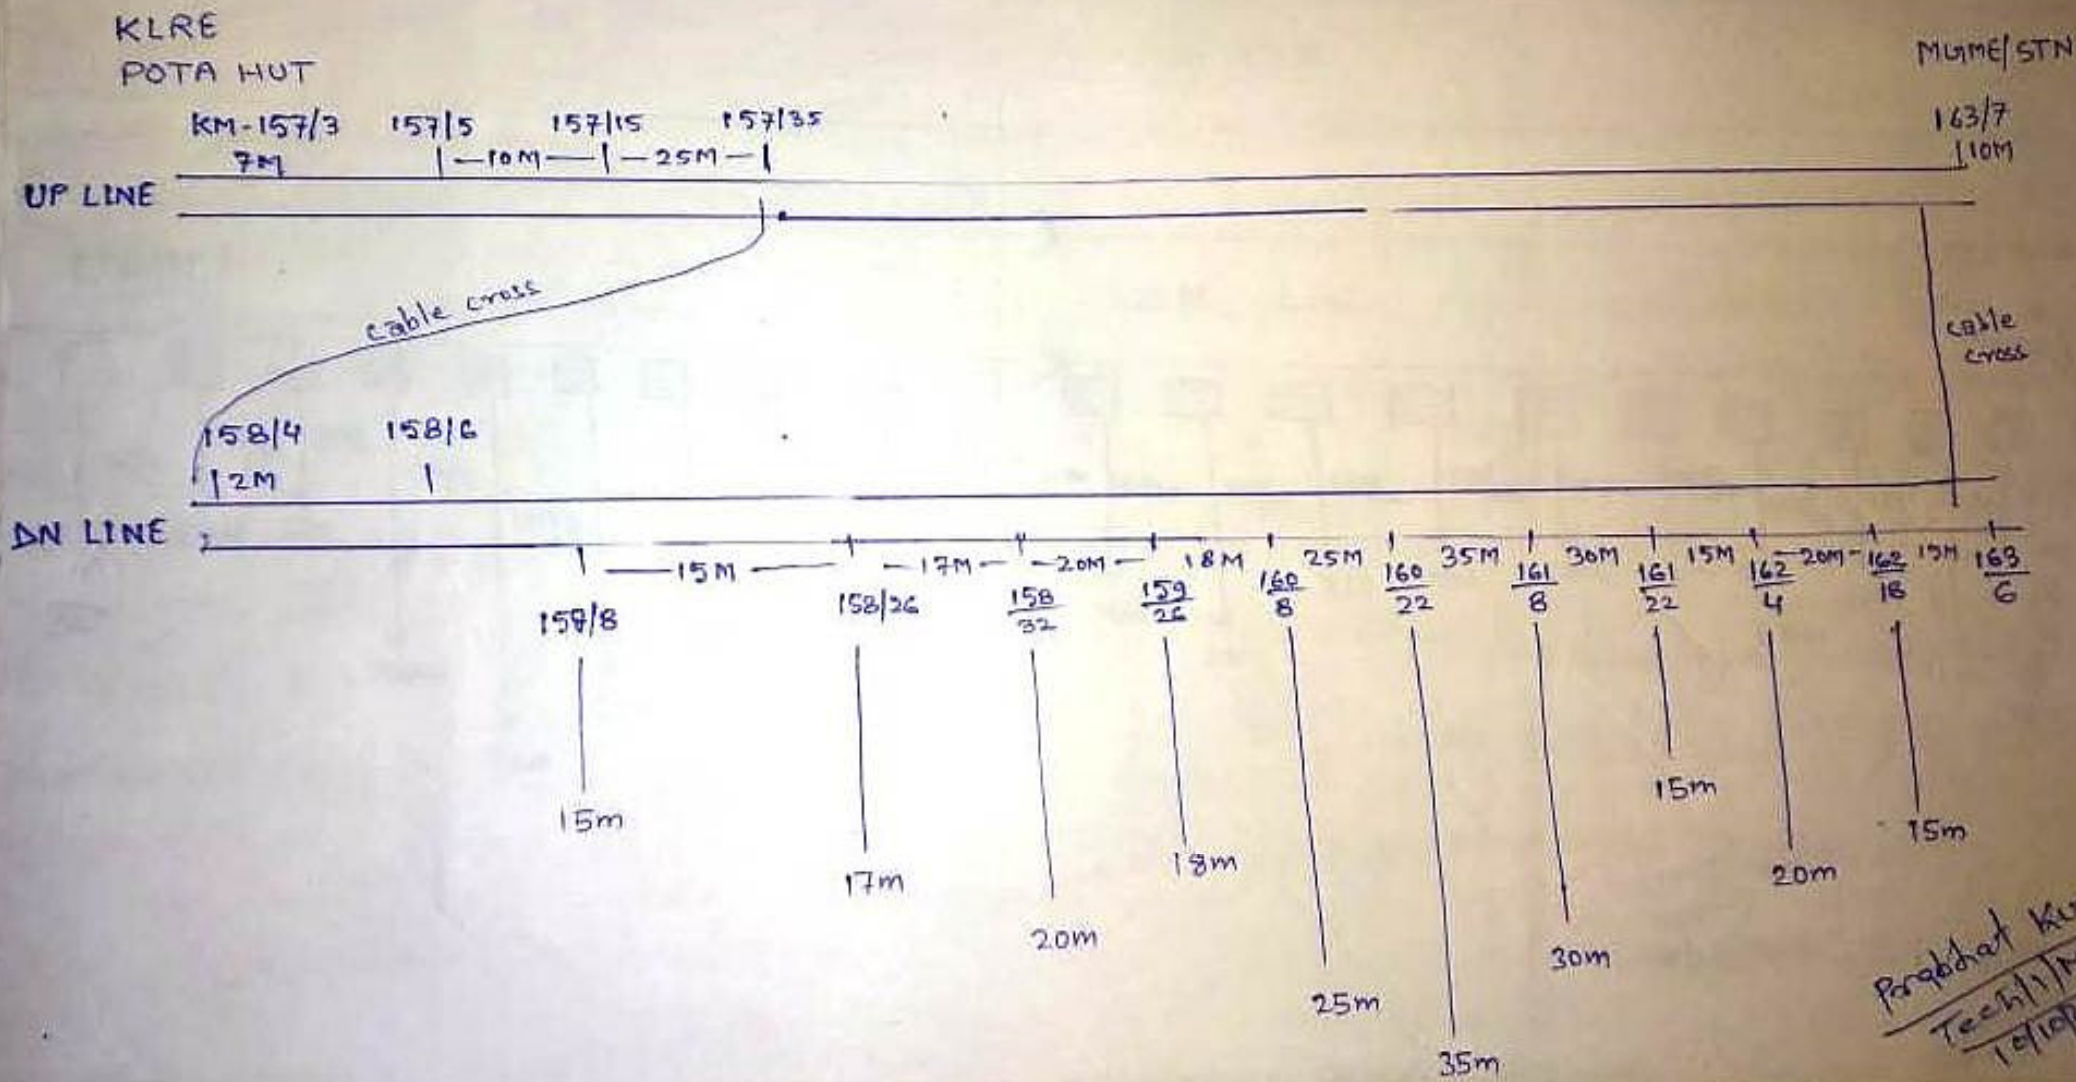

SIX QUAD CABLE ROUTE PLAN

STN - KLRE TO MUME

Prabhat Kumar
 Tech/1/MA
 19/10/22

SIX QUAD CABLE ROUTE PLAN

STN - MUME - NVA

6 Quad Cable Route diagram from MMLN to NVA

Vidya Thakur
TCM-I
11/10/2021

6 Quad cable Route diagram from TORI to MMLN

Vijaythakur
TCM-I
10/10/2021

TORI- IBH- JL
SIX QUAD CABLE ROUTE PLAN

e: Axis
into new Axis.

SIX GUND ROUTE PLAN

TORI - IBH - 11

CABLE ROUTE PLAN

IBH-II - CTA

↔ UP LINE ↔

← DN LINE ←

→ UP LINE ←

Up line. →

← DN LINE ←

← DN line

Zam
 5/11/2021
 11/03/22