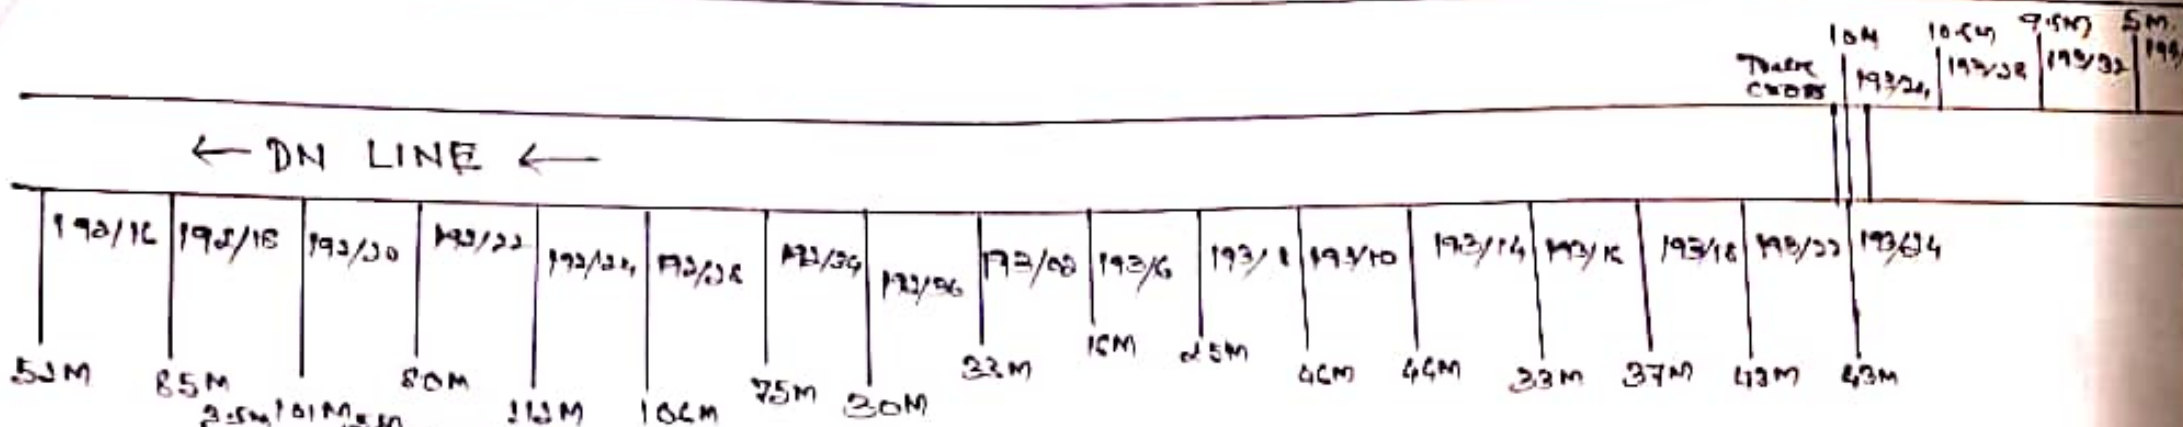

Vijaythakur
TCM-I
10/10/2021

TORI- IBH- JL
SIX QUAD CABLE ROUTE PLAN

e: Axis
into new Axis.

SIX GUND ROUTE PLAN

TORI - IBH - 11

CABLE ROUTE PLAN

IBH-II - CTA

↔ UP LINE ↔

← DN LINE ←

→ UP LINE ←

Up line. →

← DN LINE ←

← DN line

Zam
 5/11/2021
 11/03/22