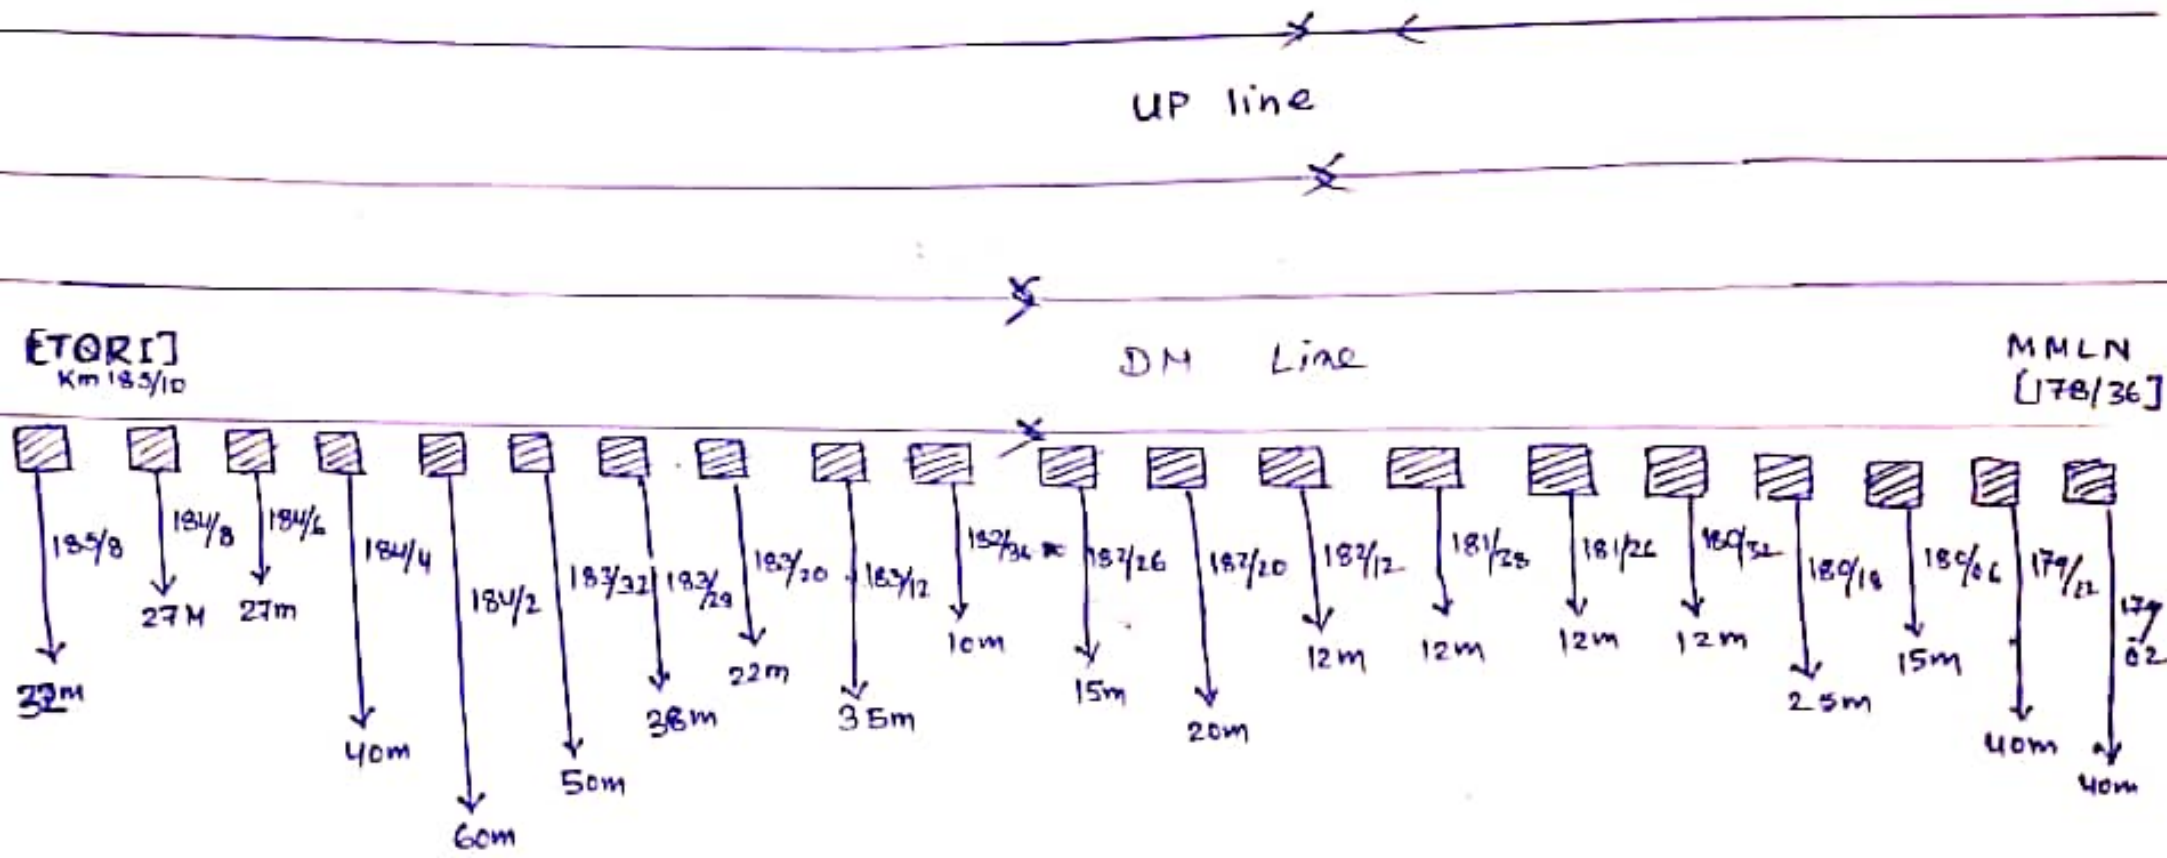

SIX QUAD CABLE ROUTE PLAN

STN - KLRE TO MUME

Prabhat Kumar
 Tech/1/MA
 19/10/22

SIX QUAD CABLE ROUTE PLAN

STN - MUME - NVA

6 Quad Cable Route diagram from MMLN to NVA

Vidya Thakur
TCM-I
11/10/2021

6 Quad cable Route diagram from TORI to MMLN

Vijaythakur
TCM-I
10/10/2021

TORI- IBH- JL
SIX QUAD CABLE ROUTE PLAN

e: Axis
into new Axis.

SIX GUND ROUTE PLAN

TORI - IBH - 11

CABLE ROUTE PLAN

IBH-II - CTA

↔ UP LINE ↔

← DN LINE ←

→ UP LINE ←

Up line. →

← DN LINE ←

← DN line

Zam
 5/11/2021
 11/03/22