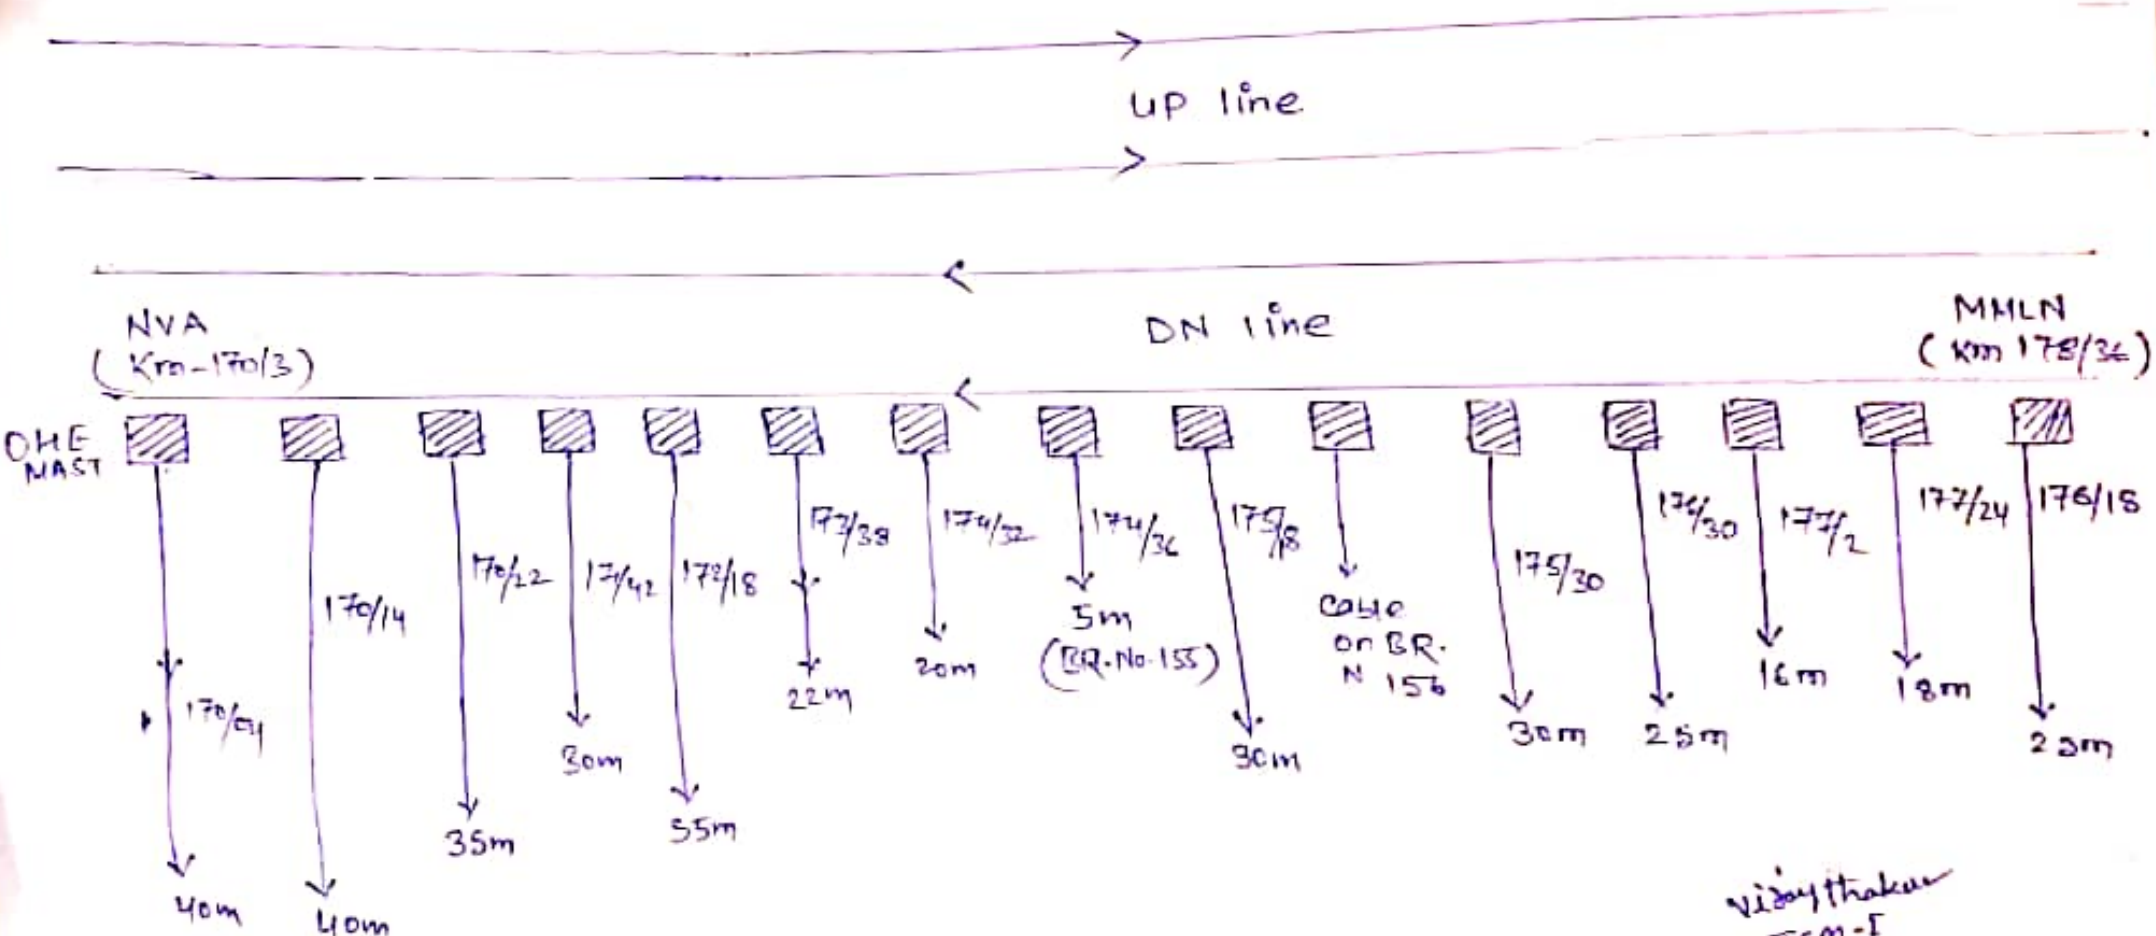

SIX QUAD CABLE ROUTE PLAN

STN - KLRE TO MUME

Prabhat Kumar
 Tech/1/MA
 19/10/22

SIX QUAD CABLE ROUTE PLAN

STN - MUME - NVA

6 Quad Cable Route diagram from MMLN to NVA

Vidya Thakur
TCM-I
11/10/2021

6 Quad cable Route diagram from TORI to MMLN

Vijaythakur
TCM-I
10/10/2021

TORI- IBH- JL
SIX QUAD CABLE ROUTE PLAN

e: Axis
into new Axis.

SIX GUND ROUTE PLAN

TORI - IBH - 11

CABLE ROUTE PLAN

IBH-II - CTA

↔ UP LINE ↔

← DN LINE ←

→ UP LINE ←

Up line. →

← DN LINE ←

← DN line

Zam
 5/11/2021
 11/03/22