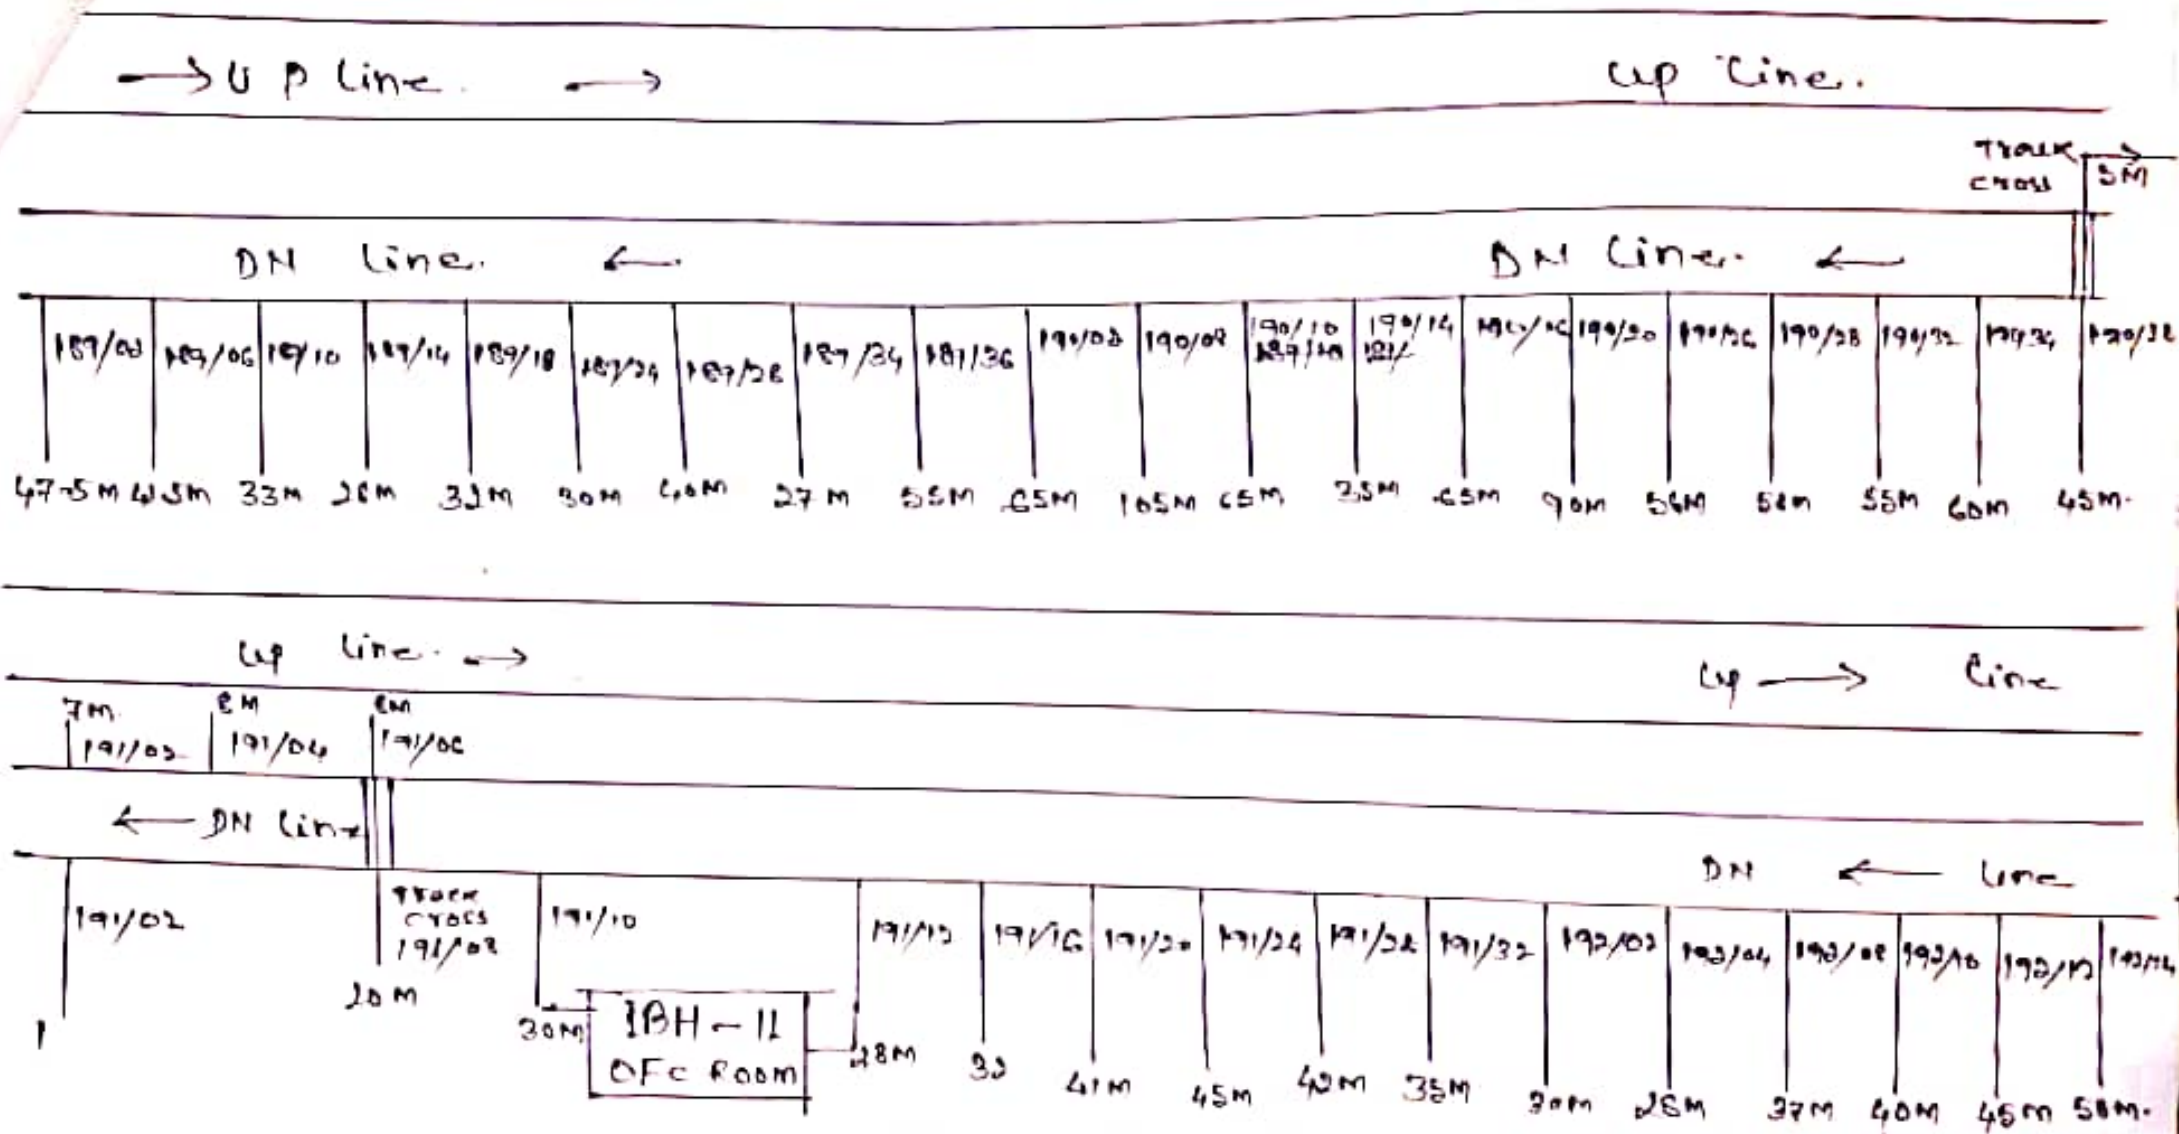

Vijaythakur
TCM-I
10/10/2021

TORI- IBH- JL
SIX QUAD CABLE ROUTE PLAN

e: Axis
into new Axis.

SIX GUND ROUTE PLAN

TORI - IBH - 11

CABLE ROUTE PLAN

IBH-II - CTA

↔ UP LINE ↔

← DN LINE ←

→ UP LINE ←

Up line. →

← DN LINE ←

← DN line

Zam
 5/11/2021
 11/03/22