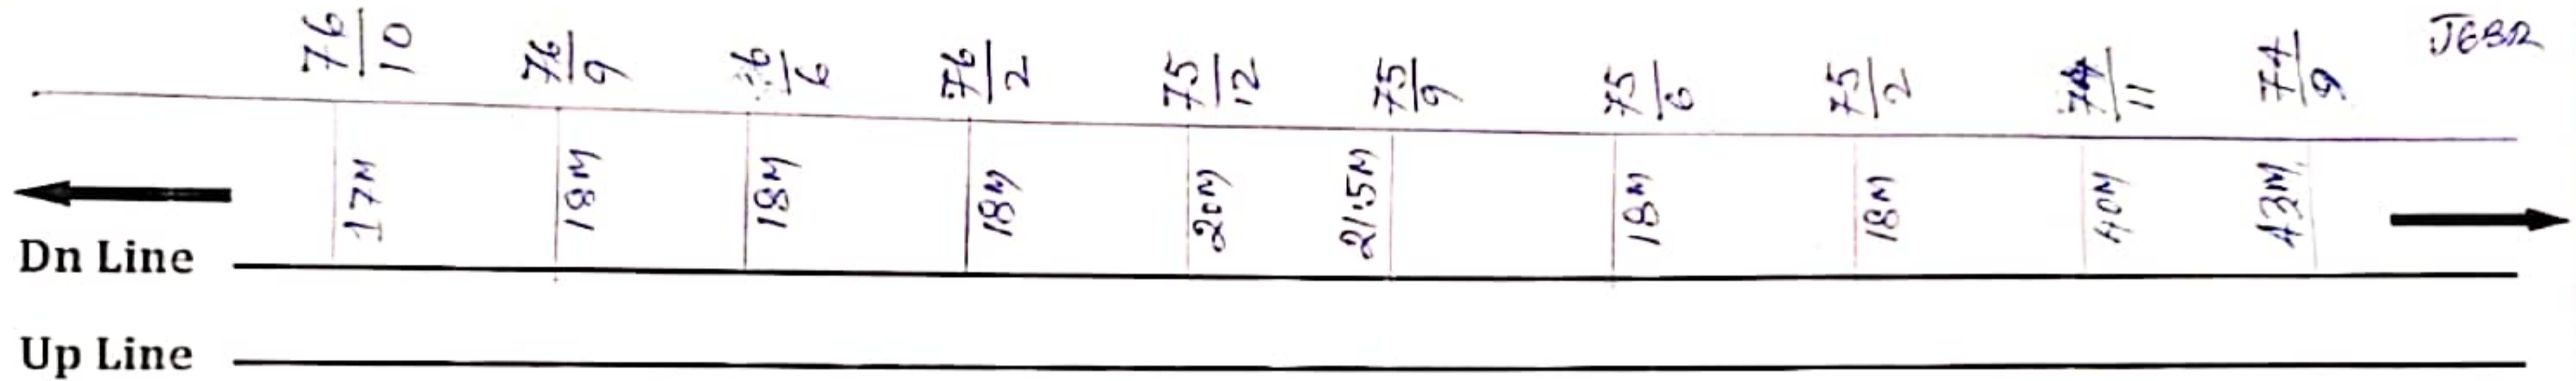

(DNEA-DABR)

DNEA

M. Masud
SSE/STB/PCA

Note: All measurement are taken from edge of track for 6 quad cable

LEGENDS

6 Q cable route : _____

Quad Joint : ●

Emergency Socket : ☒

6 QUAD CABLE ROUTE PLAN
(JGBR-CNPR)

CNPR

*M. Patel
SEP 13 2024*

Note: All measurement are taken from edge of track for 6 quad cable

LEGENDS

6 Q cable route : _____

Quad Joint : ●

Emergency Socket : 🏠