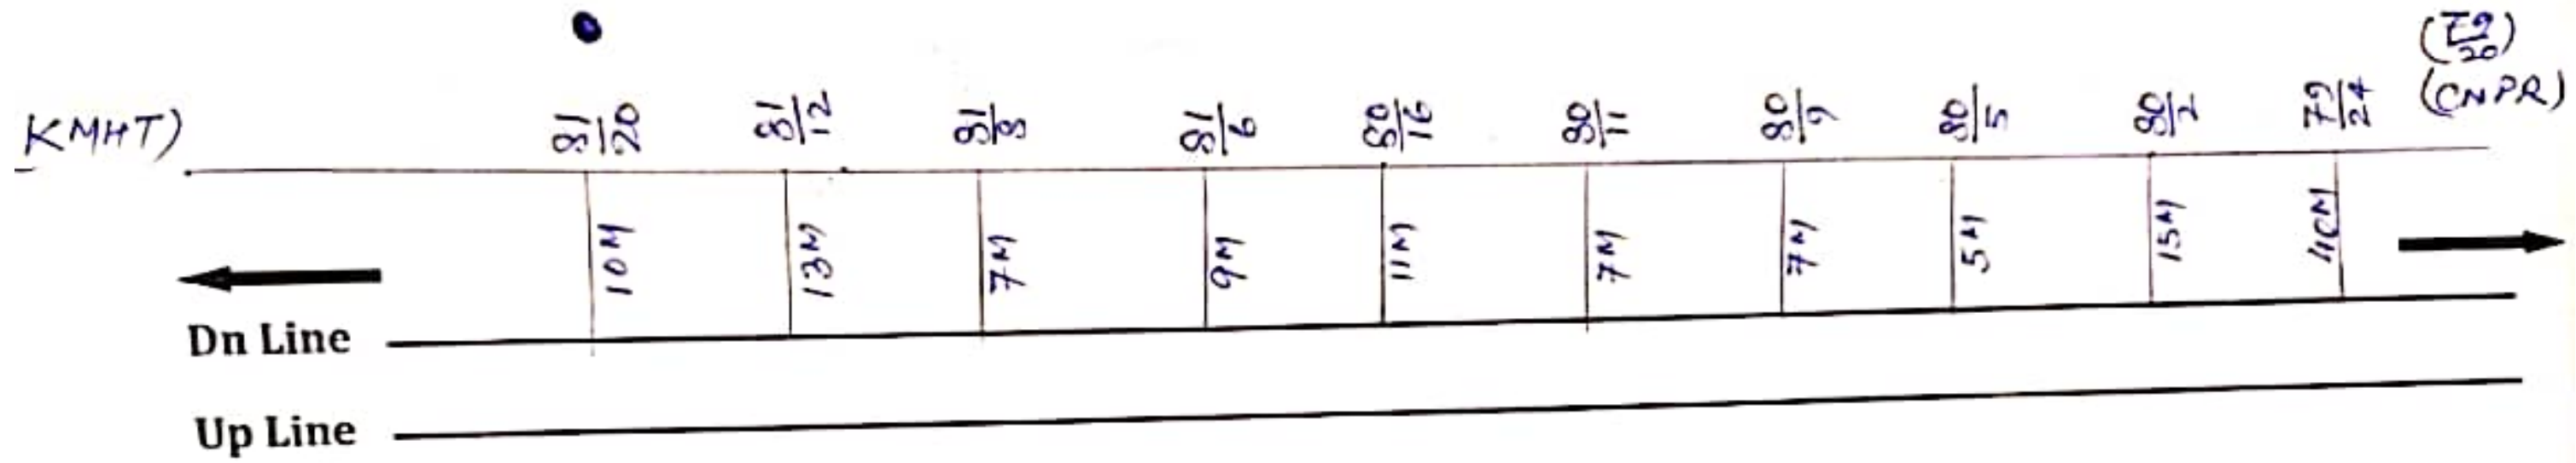

6 QUAD CABLE ROUTE PLAN
(JGBR-CNPR)

CNPR

*M. Patel
SEP 13 2024*

Note: All measurement are taken from edge of track for 6 quad cable

LEGENDS

6 Q cable route : _____

Quad Joint : ●

Emergency Socket : 🏠

6 QUAD CABLE ROUTE PLAN
(KMHT-CNPR)

*M. J. ...
SSEITTI BILKA*

Note: All measurement are taken from edge of track for 6 quad cable

LEGENDS

6 Q cable route : _____

Quad Joint : ●

Emergency Socket : ☒