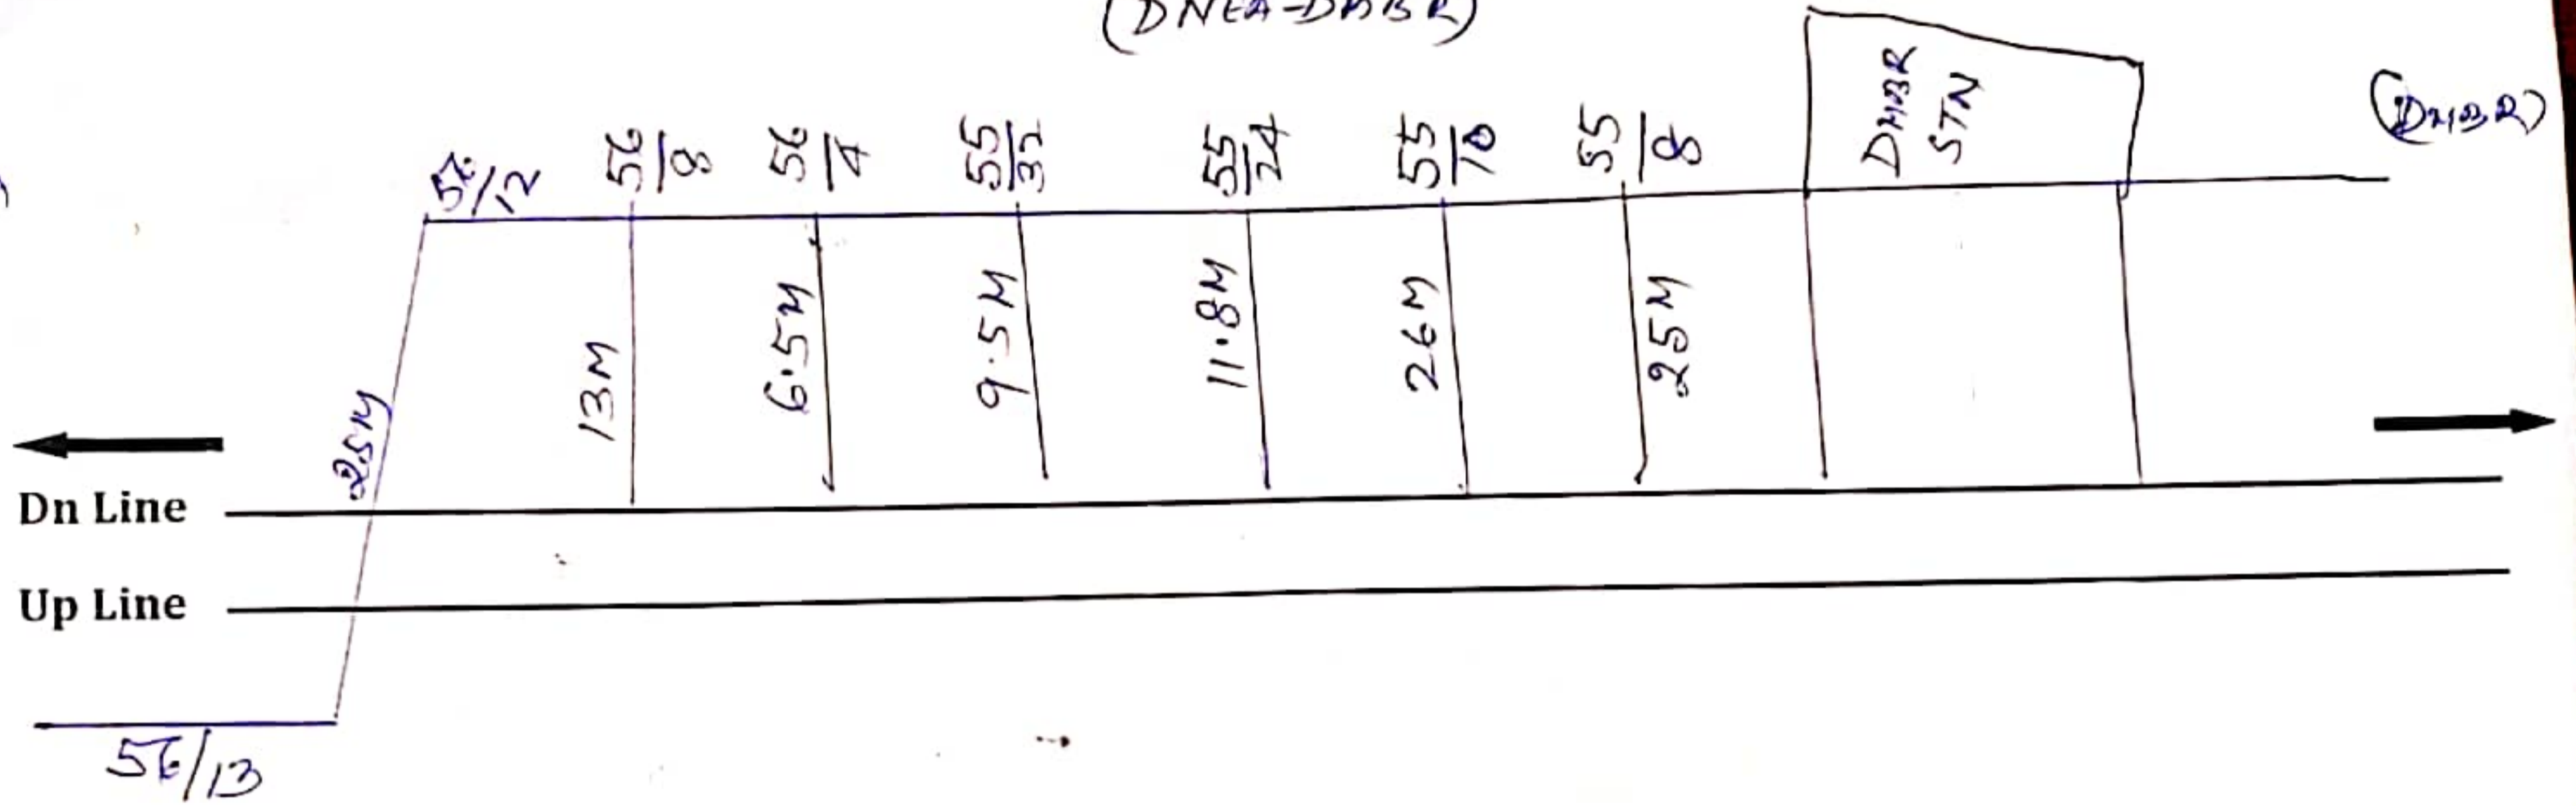

6 QUAD CABLE ROUTE PLAN
(DMBR-GM2A)

M. Mahesh
SEP 17/2024

Note: All measurement are taken from edge of track for 6 quad cable

LEGENDS

6 Q cable route : _____

Quad Joint : ●

Emergency Socket : 

6 QUAD CABLE ROUTE PLAN

(DNEA-DABR)

DNEA

M. Masud
SSE/STB/PCA

Note: All measurement are taken from edge of track for 6 quad cable

LEGENDS

6 Q cable route : _____

Quad Joint : ●

Emergency Socket : ☒

6 QUAD CABLE ROUTE PLAN
(JGBR-CNPR)

CNPR

*M. Patel
SEP 13 2024*

Note: All measurement are taken from edge of track for 6 quad cable

LEGENDS

6 Q cable route : _____

Quad Joint : ●

Emergency Socket : 🏠

6 QUAD CABLE ROUTE PLAN
(KMHT-CNPR)

*M. J. ...
SSEITTI BILKA*

Note: All measurement are taken from edge of track for 6 quad cable

LEGENDS

6 Q cable route : _____

Quad Joint : ●

Emergency Socket : ☒