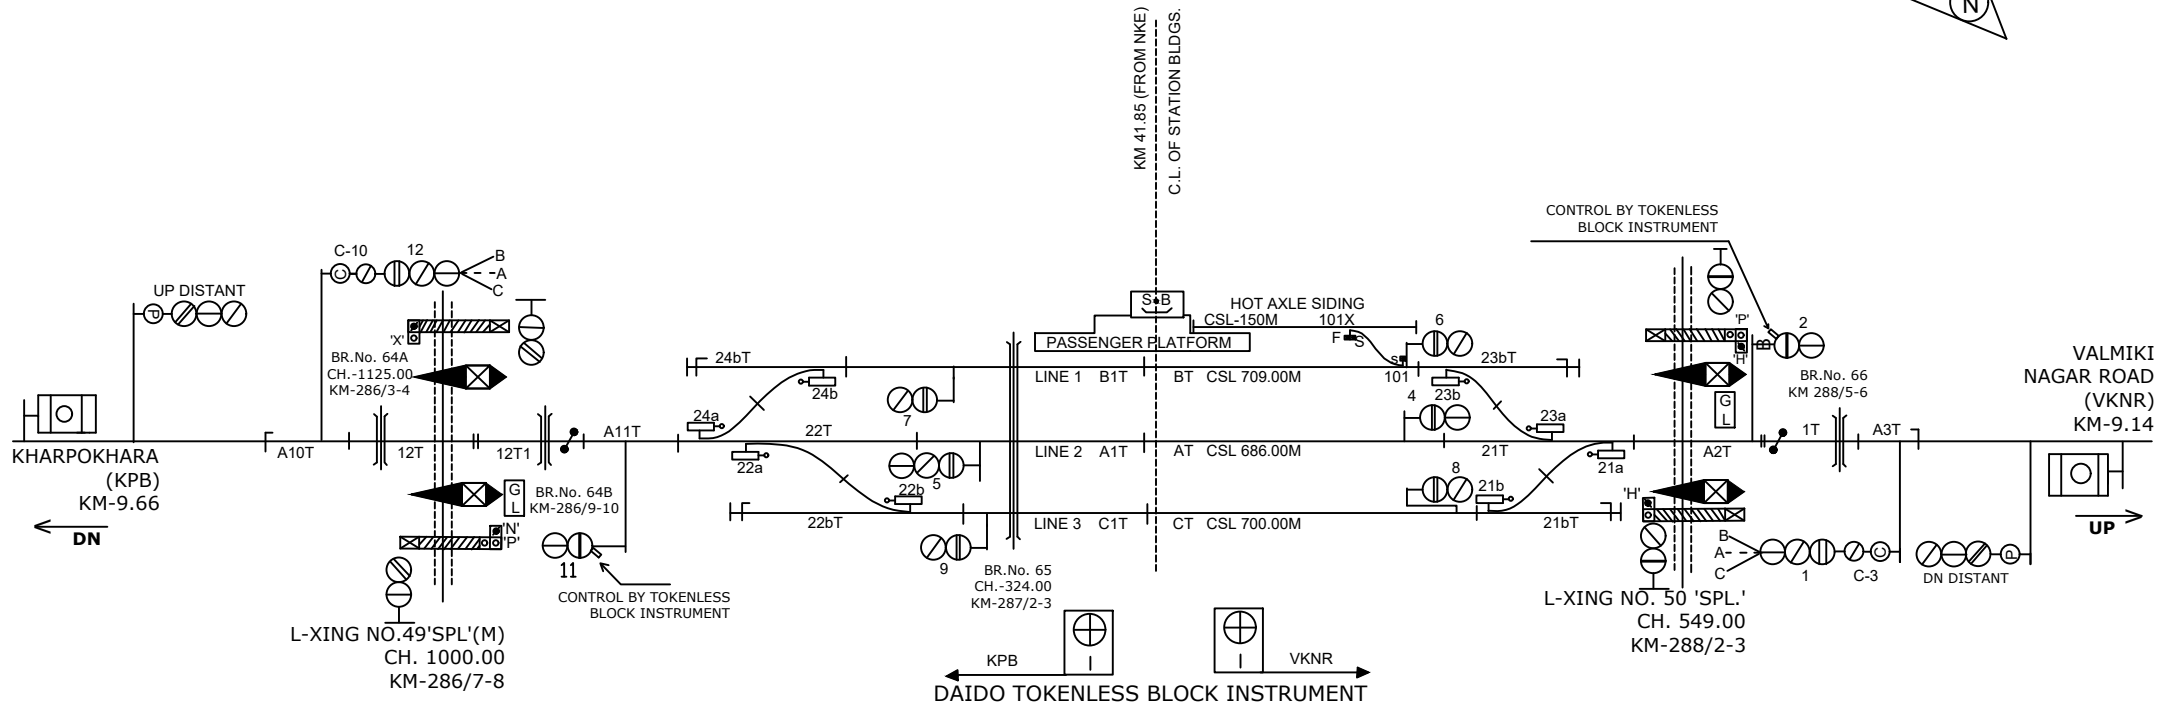

BAGHA STATION

बगहा स्टेशन

- MEGNETO PHONE AT LC GATE No. 45', 47'C, 48'C, & 49'SPL' BETWEEN BUG-KPB
- CONNECTED WITH LC GATE No. 50'SPL', 51'C, 52'C, 53'C, 54'C & 55 'Spl.' BETWEEN VKNR-BUG.'

CLASS OF STATION : B
STD OF SIG & INTERLOCKING: STD-III

EAST CENTRAL RAILWAY
SAMASTIPUR DIVISION

STATION WORKING RULE DIAGRAM
MACL, STD-III, CLASS 'B'

BAGHA

SWRD NO.-

DY.CSTE/RE/DNR/
348/2019(RD)

SR.DSTE/SPJ DSTE/SPJ JE/DRG

TO SUIT SIP NO. ECR/SIP/SPJ/348/2006 ALT-Q