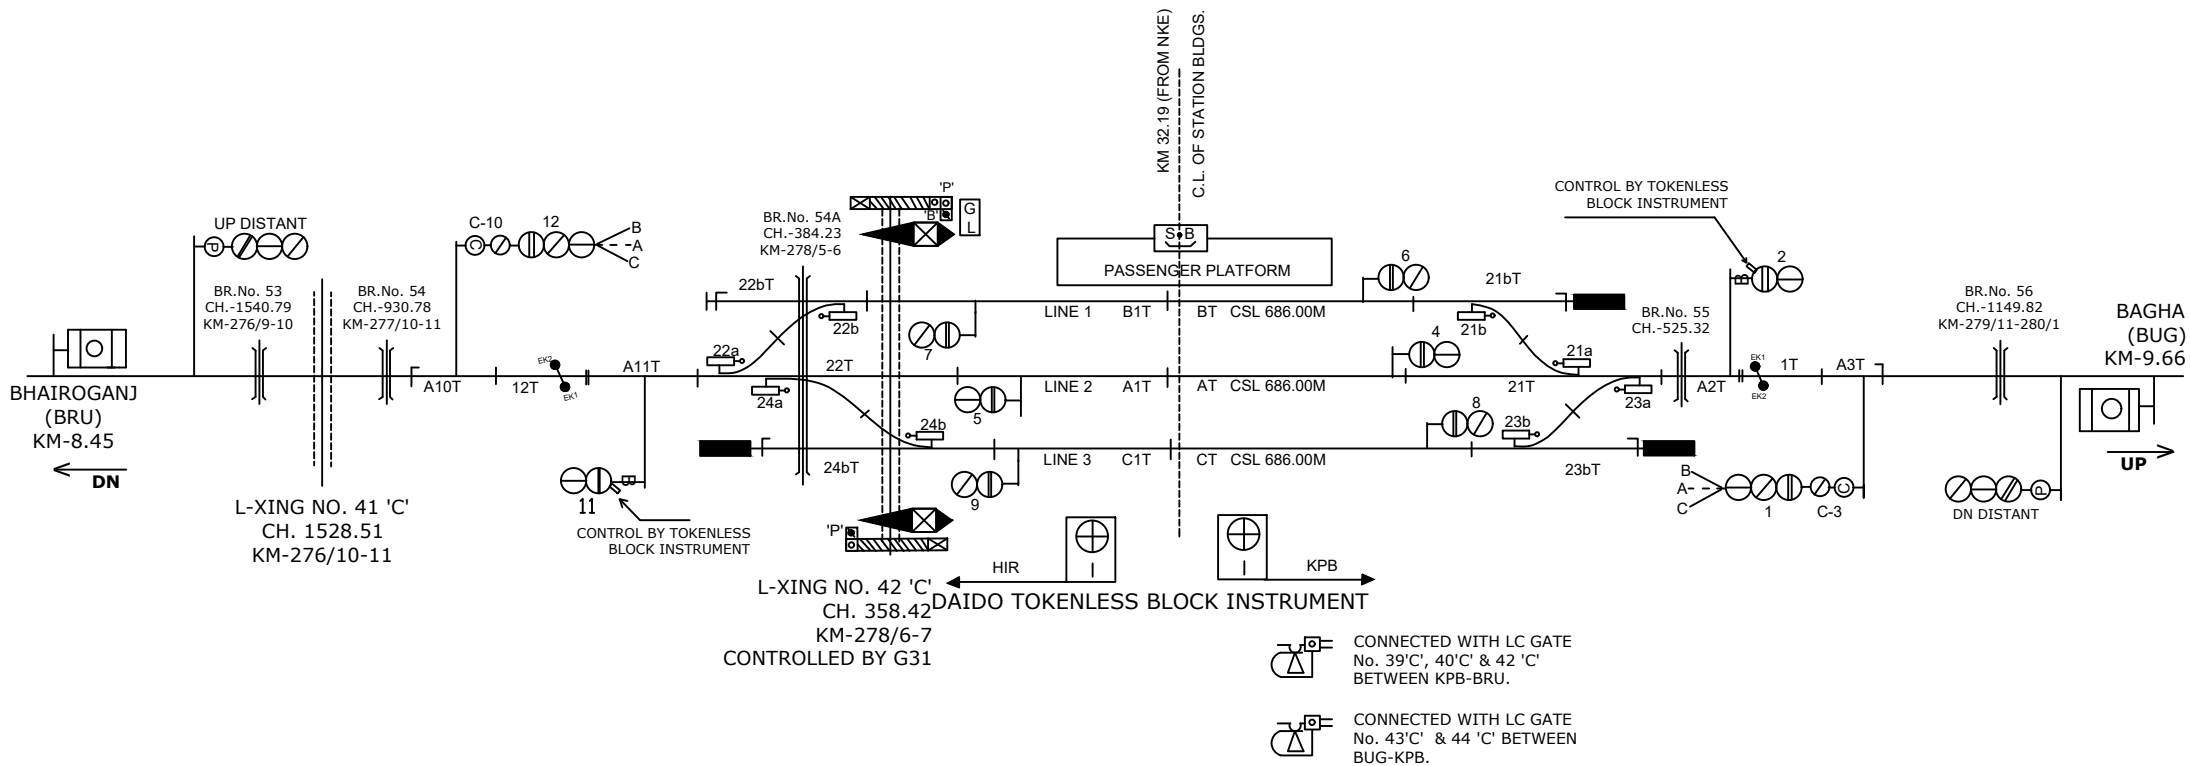

KHARPOKHARA STATION

खरपोखरा स्टेशन

CLASS OF STATION : B
STD OF SIG & INTERLOCKING: STD-III

EAST CENTRAL RAILWAY
SAMASTIPUR DIVISION

STATION WORKING RULE DIAGRAM
MACL, STD-III, CLASS 'B'

KHARPOKHARA

SWRD NO.-

DSTE/C/SPJ/
99(RD) / 05

SR.DSTE/SPJ

DSTE/SPJ

JE/DRG

TO SUIT SIP NO. ECR/SIP/SPJ/347/2006 ALT-H