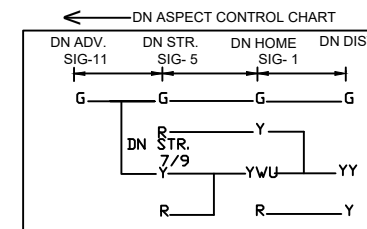

KHARPOKHARA STATION

खरपोखरा स्टेशन

CLASS OF STATION : B
STD OF SIG & INTERLOCKING: STD-III

EAST CENTRAL RAILWAY
SAMASTIPUR DIVISION

STATION WORKING RULE DIAGRAM
MACL, STD-III, CLASS 'B'

KHARPOKHARA

SWRD NO.-