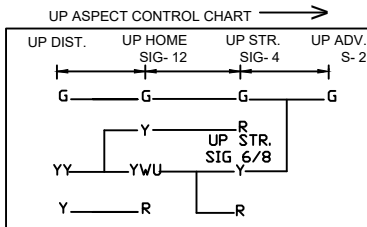

KHARPOKHARA STATION

खरपोखरा स्टेशन

CLASS OF STATION : B
STD OF SIG & INTERLOCKING: STD-III

EAST CENTRAL RAILWAY
SAMASTIPUR DIVISION

STATION WORKING RULE DIAGRAM
MACL, STD-III, CLASS 'B'

KHARPOKHARA

SWRD NO.-