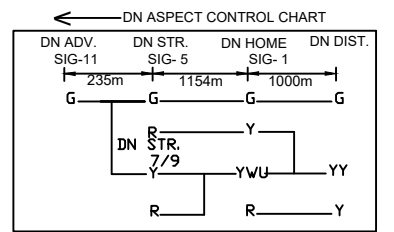

BHAIROGANJ STATION

भैरोगंज स्टेशन

CLASS OF STATION : B
STD OF SIG & INTERLOCKING: STD-III

EAST CENTRAL RAILWAY
SAMASTIPUR DIVISION

STATION WORKING RULE DIAGRAM
MACL, STD-III, CLASS 'B'

BHAIROGANJ

SWRD NO.-

SR.DSTE/SPJ/
2018(RD) / 06