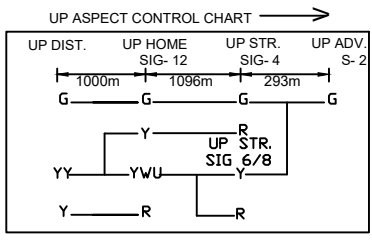

BHAIROGANJ STATION

भैरोगंज स्टेशन

CLASS OF STATION : B
STD OF SIG & INTERLOCKING: STD-III

EAST CENTRAL RAILWAY
SAMASTIPUR DIVISION

STATION WORKING RULE DIAGRAM
MACL, STD-III, CLASS 'B'

BHAIROGANJ

SWRD NO.-

SR.DSTE/SPJ/
2018(RD) / 06