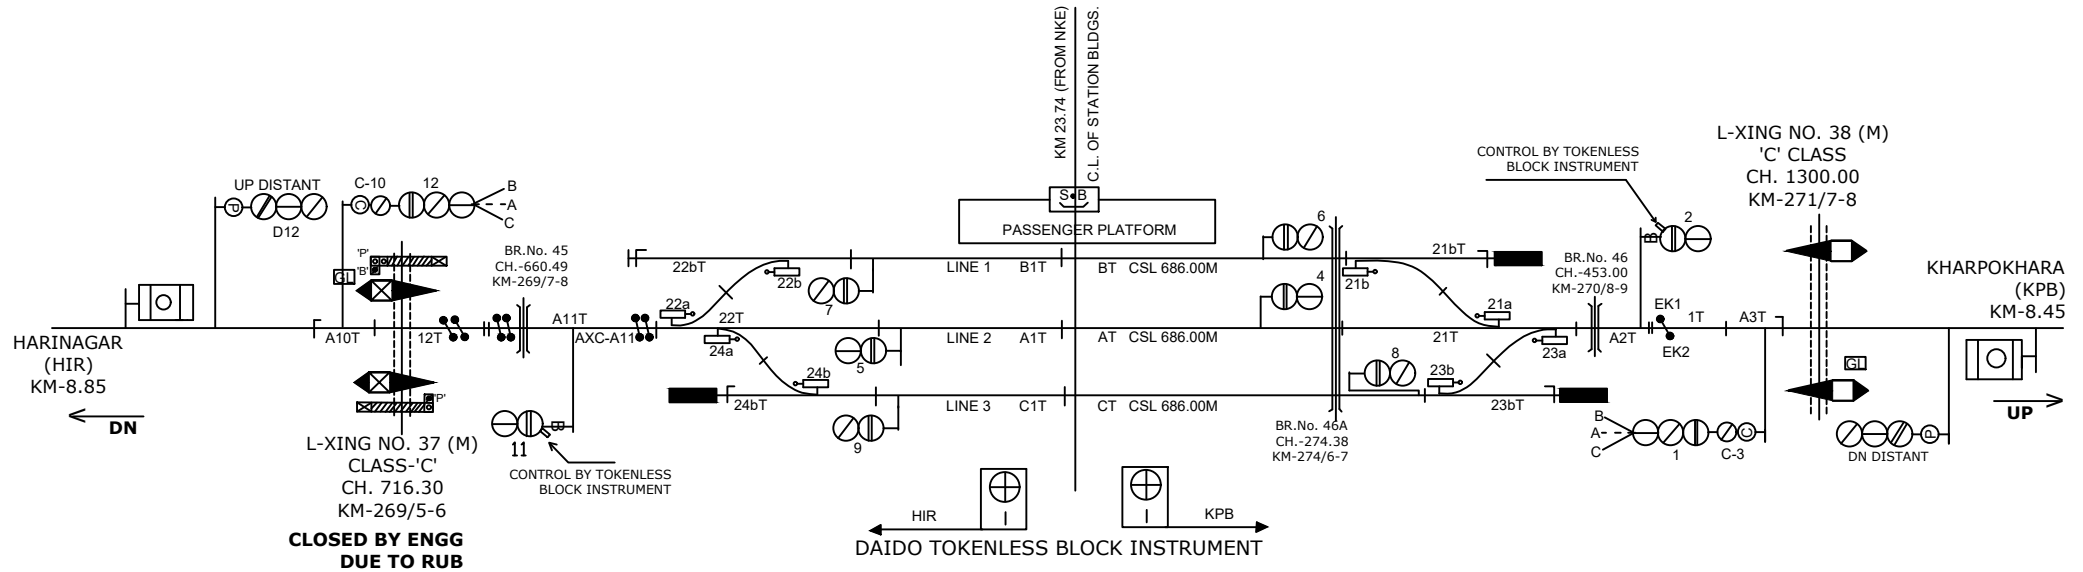

BHAIROGANJ STATION

भैरोगंज स्टेशन

CLASS OF STATION : B
STD OF SIG & INTERLOCKING: STD-III

EAST CENTRAL RAILWAY
SAMASTIPUR DIVISION

STATION WORKING RULE DIAGRAM
MACL, STD-III, CLASS 'B'

BHAIROGANJ

SWRD NO.-

SR.DSTE/SPJ/
2018(RD) / 06

SR.DSTE/SPJ DSTE/SPJ JE/DRG

TO SUIT SIP NO. ECR/SIP/SPJ/346/2017 ALT-III