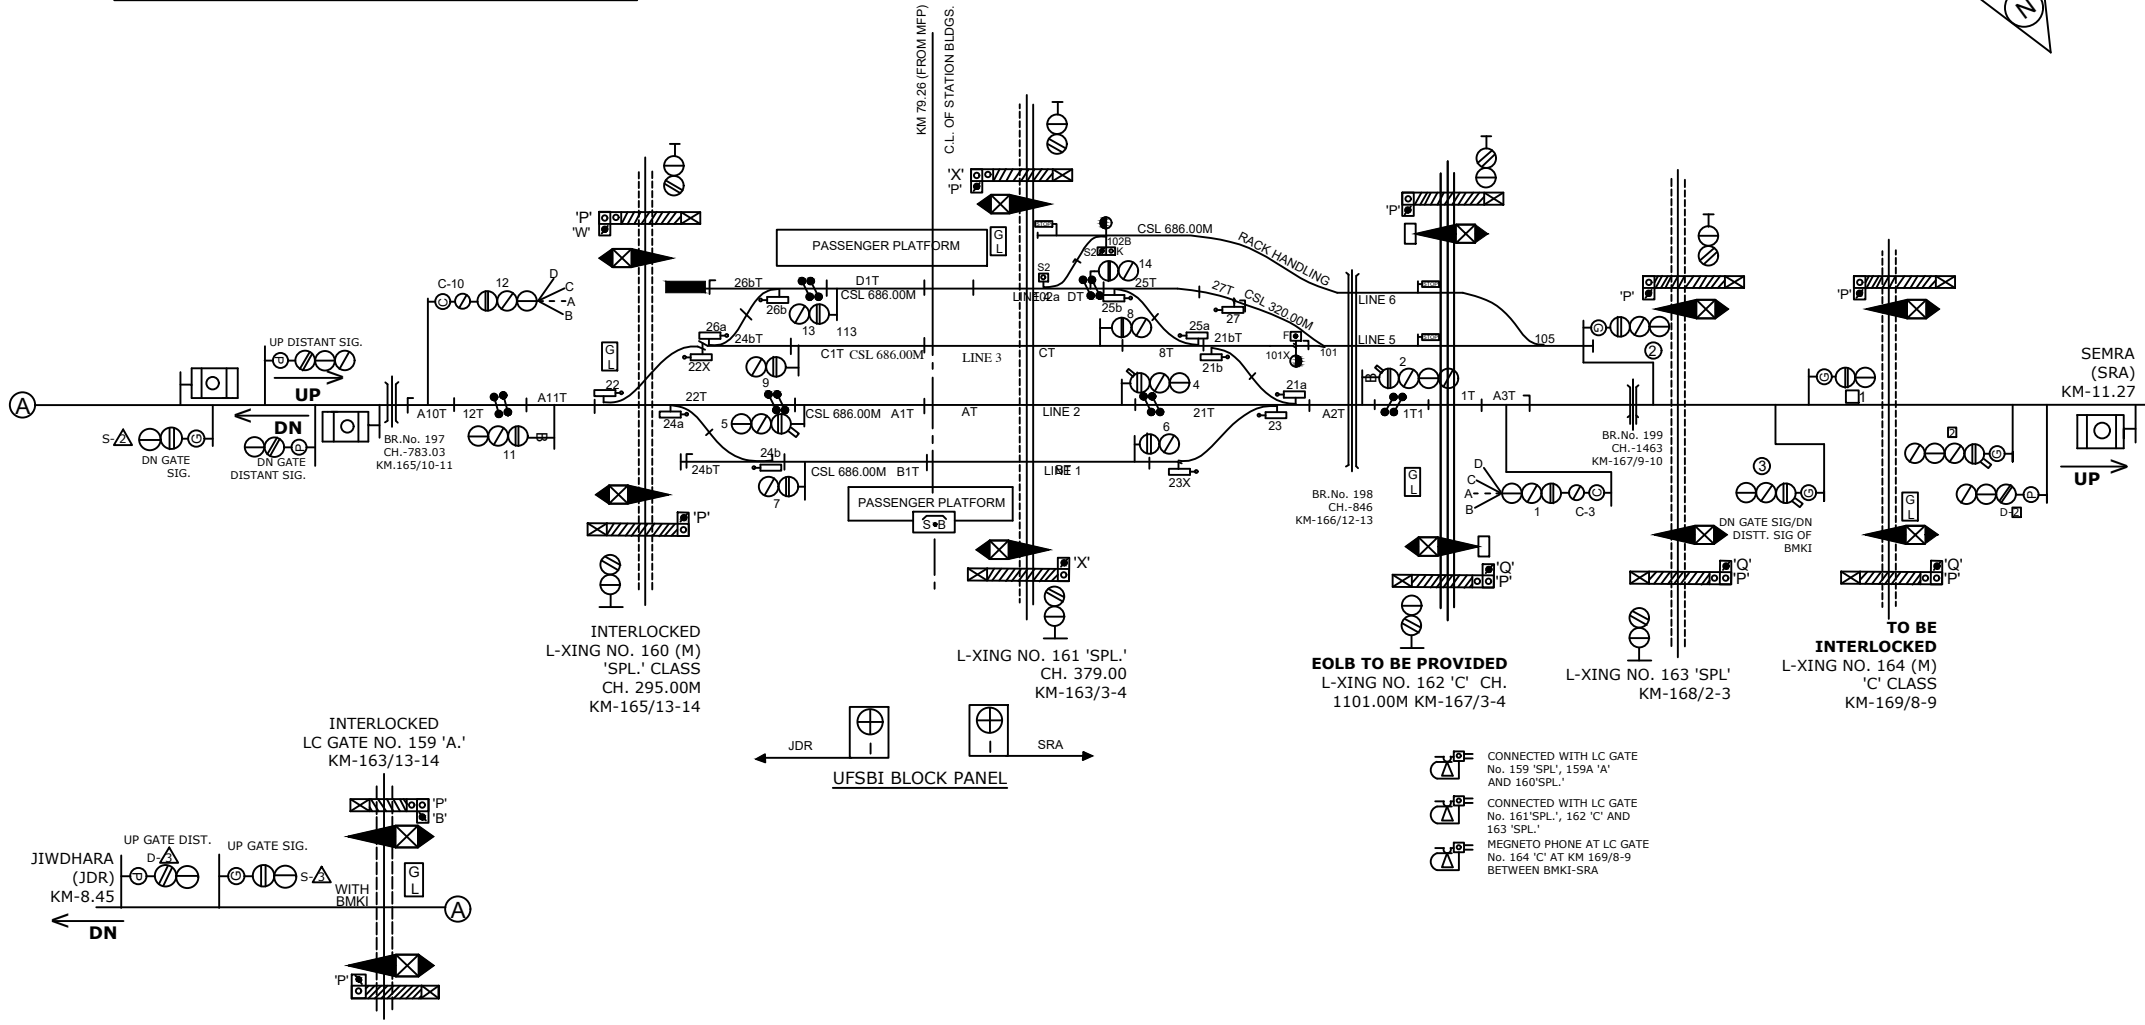

# BAPUDHAM MOTIHARI STATION

cki qkke eksrhgkj h LVs ku

CLASS OF STATION : B  
STD OF SIG & INTERLOCKING: STD-II(R)

EAST CENTRAL RAILWAY SAMASTIPUR DIVISION	SR.DSTE/SPJ	DSTE/SPJ	SSE/SIG	STATION WORKING RULE DIAGRAM MACL, STD-II(R), CLASS 'B'	BAPUDHAM MOTIHARI	SWRD NO.-
	TO SUIT SIP NO. ECR/SIP/SPJ/335/2018 ALT-III					DY CSTE/RE/DNR 06/2018