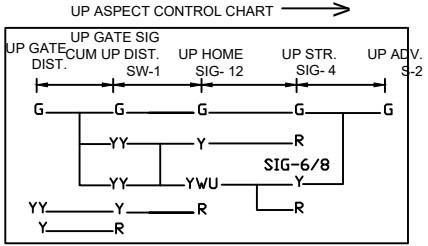

## f t o / k k j k L V s k u

- CONNECTED WITH L.C.No. 150 'C' 151, 'SPL.', 153 'C' 154 'B', 155 'B', 156 'C'
- MEGNETO PHONE AT LC GATE No. 152 'C' AT KM 154/8-9 BETWEEN PPA-JDR
- MEGNETO PHONE AT LC GATE No. 157 'C' AT KM 159/9-10 BETWEEN JDR-BMKI
- MEGNETO PHONE AT LC GATE No. 158 'B' AT KM 161/8-9 BETWEEN JDR-BMKI

CLASS OF STATION : B  
STD OF SIG & INTERLOCKING: STD-II (R)

EAST CENTRAL RAILWAY SAMASTIPUR DIVISION	SR.DSTE/SPJ	DSTE/SPJ	JE/DRG	STATION WORKING RULE DIAGRAM MACL, STD-II (R), CLASS 'B'	JJWDHARA	SWRD NO.-
				TO SUIT SIP NO. ECR/SIP/SPJ/334/2009/ALT-M		DY.CSTE/RE/DNR 05/2018