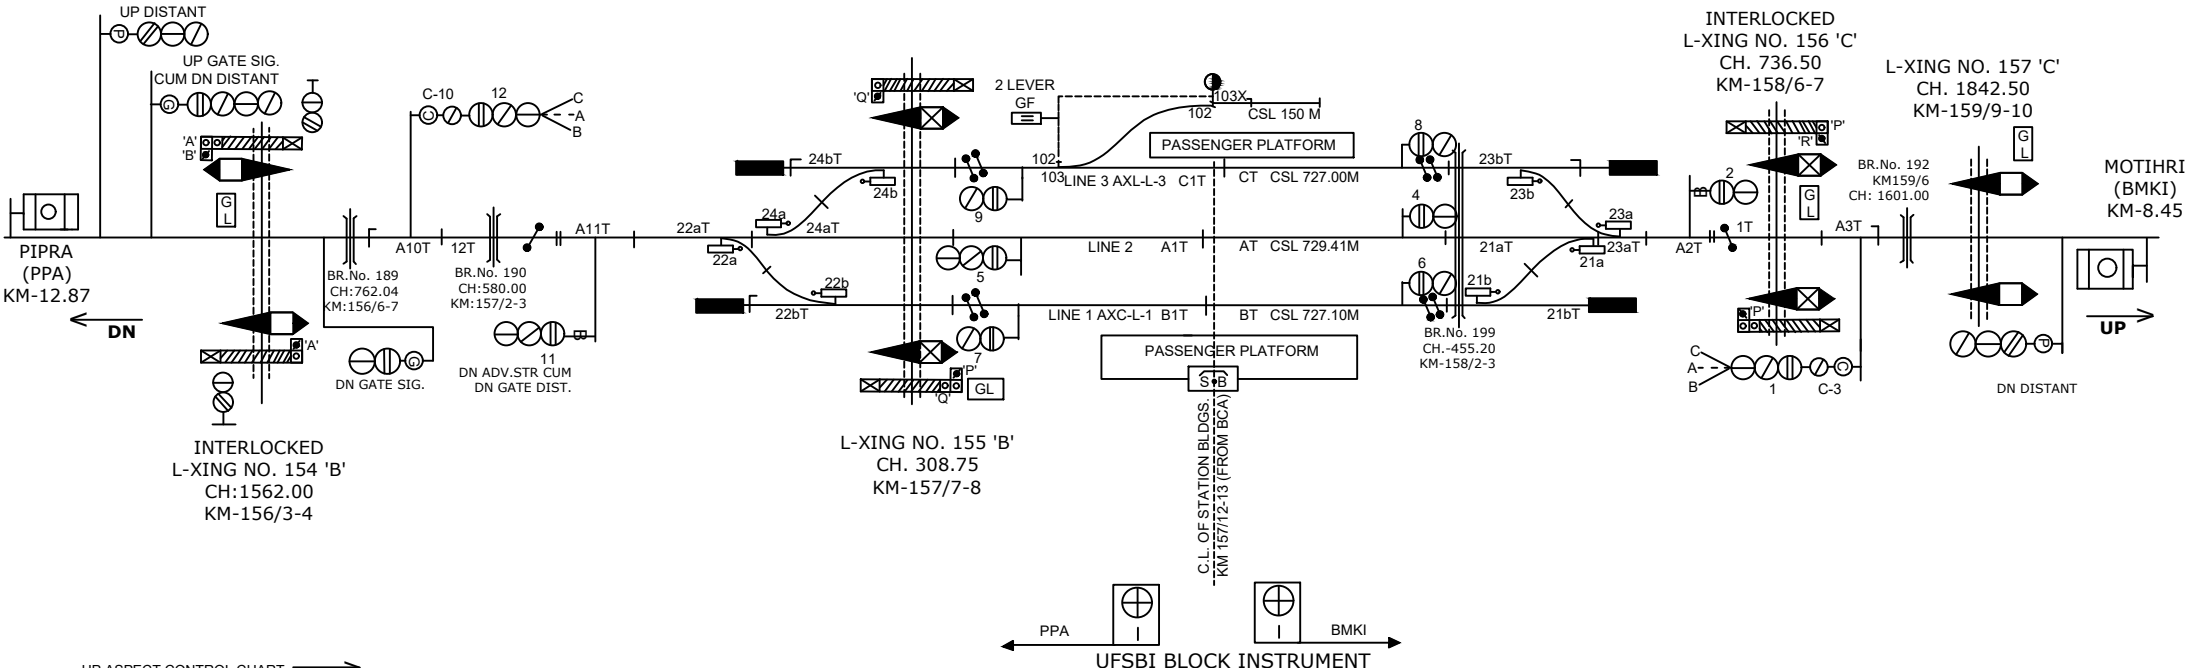

# JJWDHARA STATION

## f t o / k k j k L V s k u

- CONNECTED WITH L.C.No. 150 'C' 151, 'SPL.', 153 'C' 154 'B', 155 'B', 156 'C'
- MEGNETO PHONE AT LC GATE No. 152 'C' AT KM 154/8-9 BETWEEN PPA-JDR
- MEGNETO PHONE AT LC GATE No. 157 'C' AT KM 159/9-10 BETWEEN JDR-BMKI
- MEGNETO PHONE AT LC GATE No. 158 'B' AT KM 161/8-9 BETWEEN JDR-BMKI

CLASS OF STATION : B  
STD OF SIG & INTERLOCKING: STD-II (R)

EAST CENTRAL RAILWAY SAMASTIPUR DIVISION	SR.DSTE/SPJ	DSTE/SPJ	JE/DRG	STATION WORKING RULE DIAGRAM MACL, STD-II (R), CLASS 'B'	JJWDHARA	SWRD NO.-
				TO SUIT SIP NO. ECR/SIP/SPJ/334/2009/ALT-M		DY.CSTE/RE/DNR 05/2018