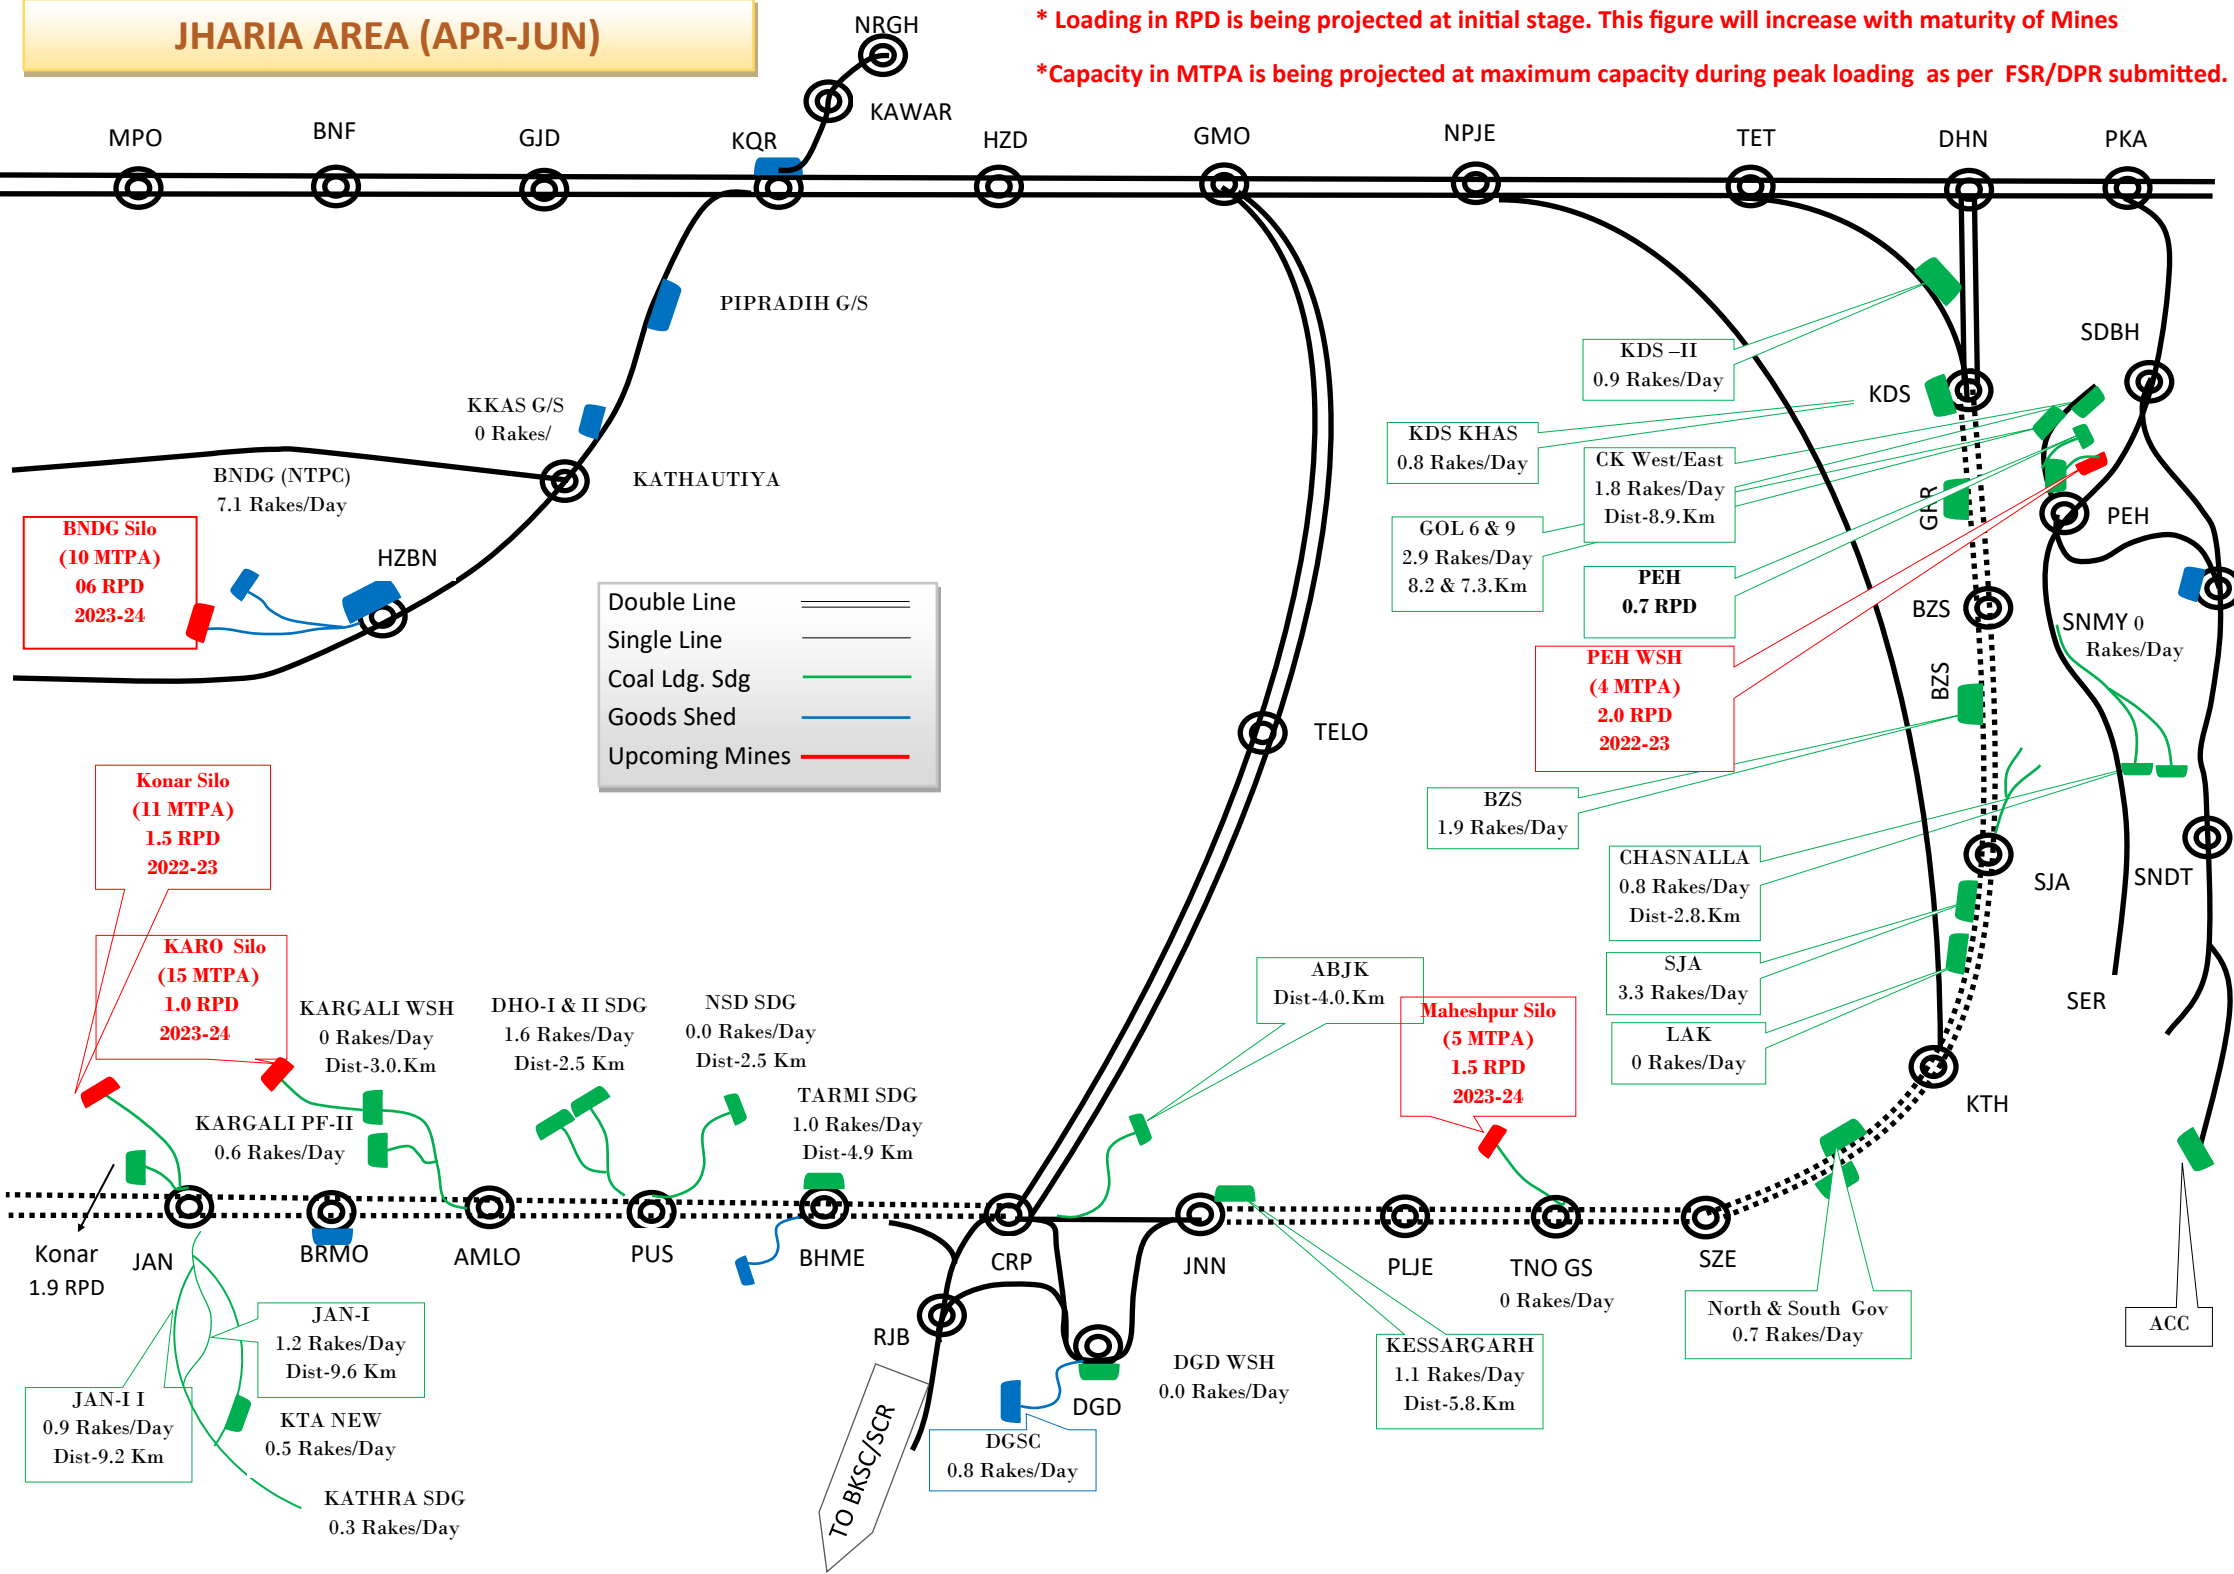

JHARIA AREA (APR-JUN)

* Loading in RPD is being projected at initial stage. This figure will increase with maturity of Mines
 *Capacity in MTPA is being projected at maximum capacity during peak loading as per FSR/DPR submitted.

BNDG Silo
 (10 MTPA)
 06 RPD
 2023-24

Konar Silo
 (11 MTPA)
 1.5 RPD
 2022-23

KARO Silo
 (15 MTPA)
 1.0 RPD
 2023-24

JAN-I
 1.2 Rakes/Day
 Dist-9.6 Km

JAN-II
 0.9 Rakes/Day
 Dist-9.2 Km

KTA NEW
 0.5 Rakes/Day

TO BKSC/SCR

KARANPURA AREA (APR-JUN)

* Loading in RPD is being projected at initial stage. This figure will increase with maturity of Mines

*Capacity in MTPA is being projected at maximum capacity during peak loading as per FSR/DPR submitted.

SEB GYA MPO

Double Line	
Single Line	
Coal Ldg. Sdg	
Goods Shed	
Upcoming Mines	

* Expected 2022-23 2 RPD from Kushmahi Goods Shed.

CHOPAN AREA (APR-JUN)

* Loading in RPD is being projected at initial stage. This figure will increase with maturity of Mines