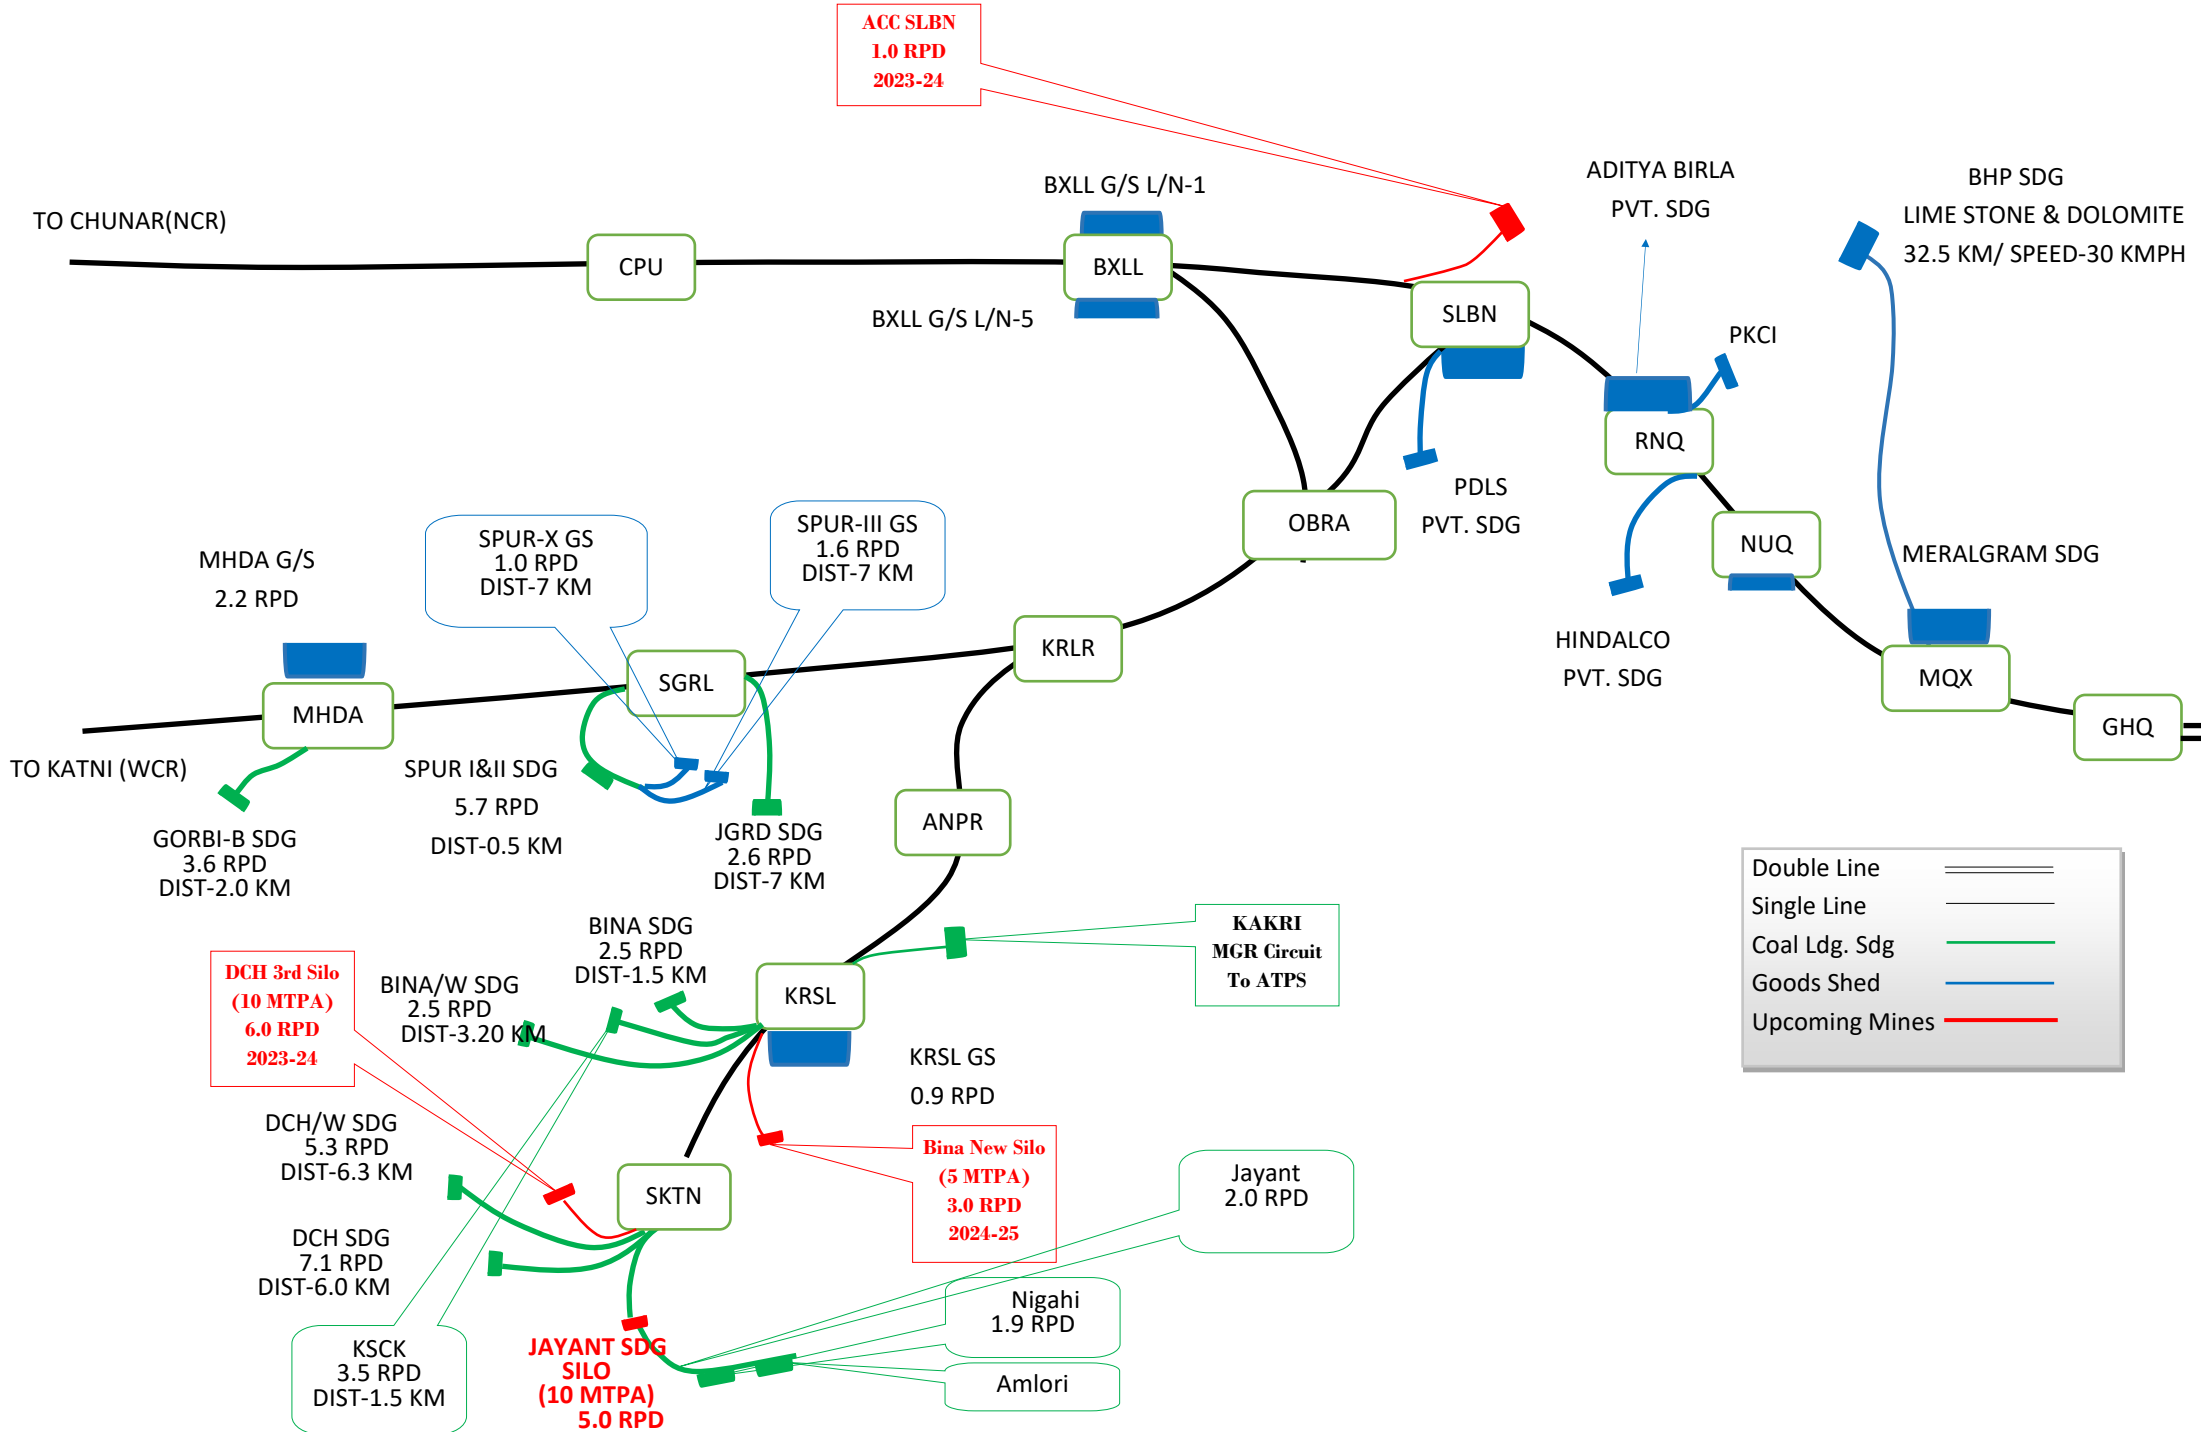

TO BKSC/SCR

KARANPURA AREA (APR-JUN)

* Loading in RPD is being projected at initial stage. This figure will increase with maturity of Mines

*Capacity in MTPA is being projected at maximum capacity during peak loading as per FSR/DPR submitted.

SEB GYA MPO

Double Line	
Single Line	
Coal Ldg. Sdg	
Goods Shed	
Upcoming Mines	

* Expected 2022-23 2 RPD from Kushmahi Goods Shed.

CHOPAN AREA (APR-JUN)

* Loading in RPD is being projected at initial stage. This figure will increase with maturity of Mines

*Capacity in MTPA is being projected at maximum capacity during peak loading as per FSR/DPR submitted.

**DCH 3rd Silo
(10 MTPA)
6.0 RPD
2023-24**

**ACC SLBN
1.0 RPD
2023-24**

**Bina New Silo
(5 MTPA)
3.0 RPD
2024-25**

**JAYANT SDG
SILO
(10 MTPA)
5.0 RPD**

Double Line	=====
Single Line	—————
Coal Ldg. Sdg	—————
Goods Shed	—————
Upcoming Mines	—————