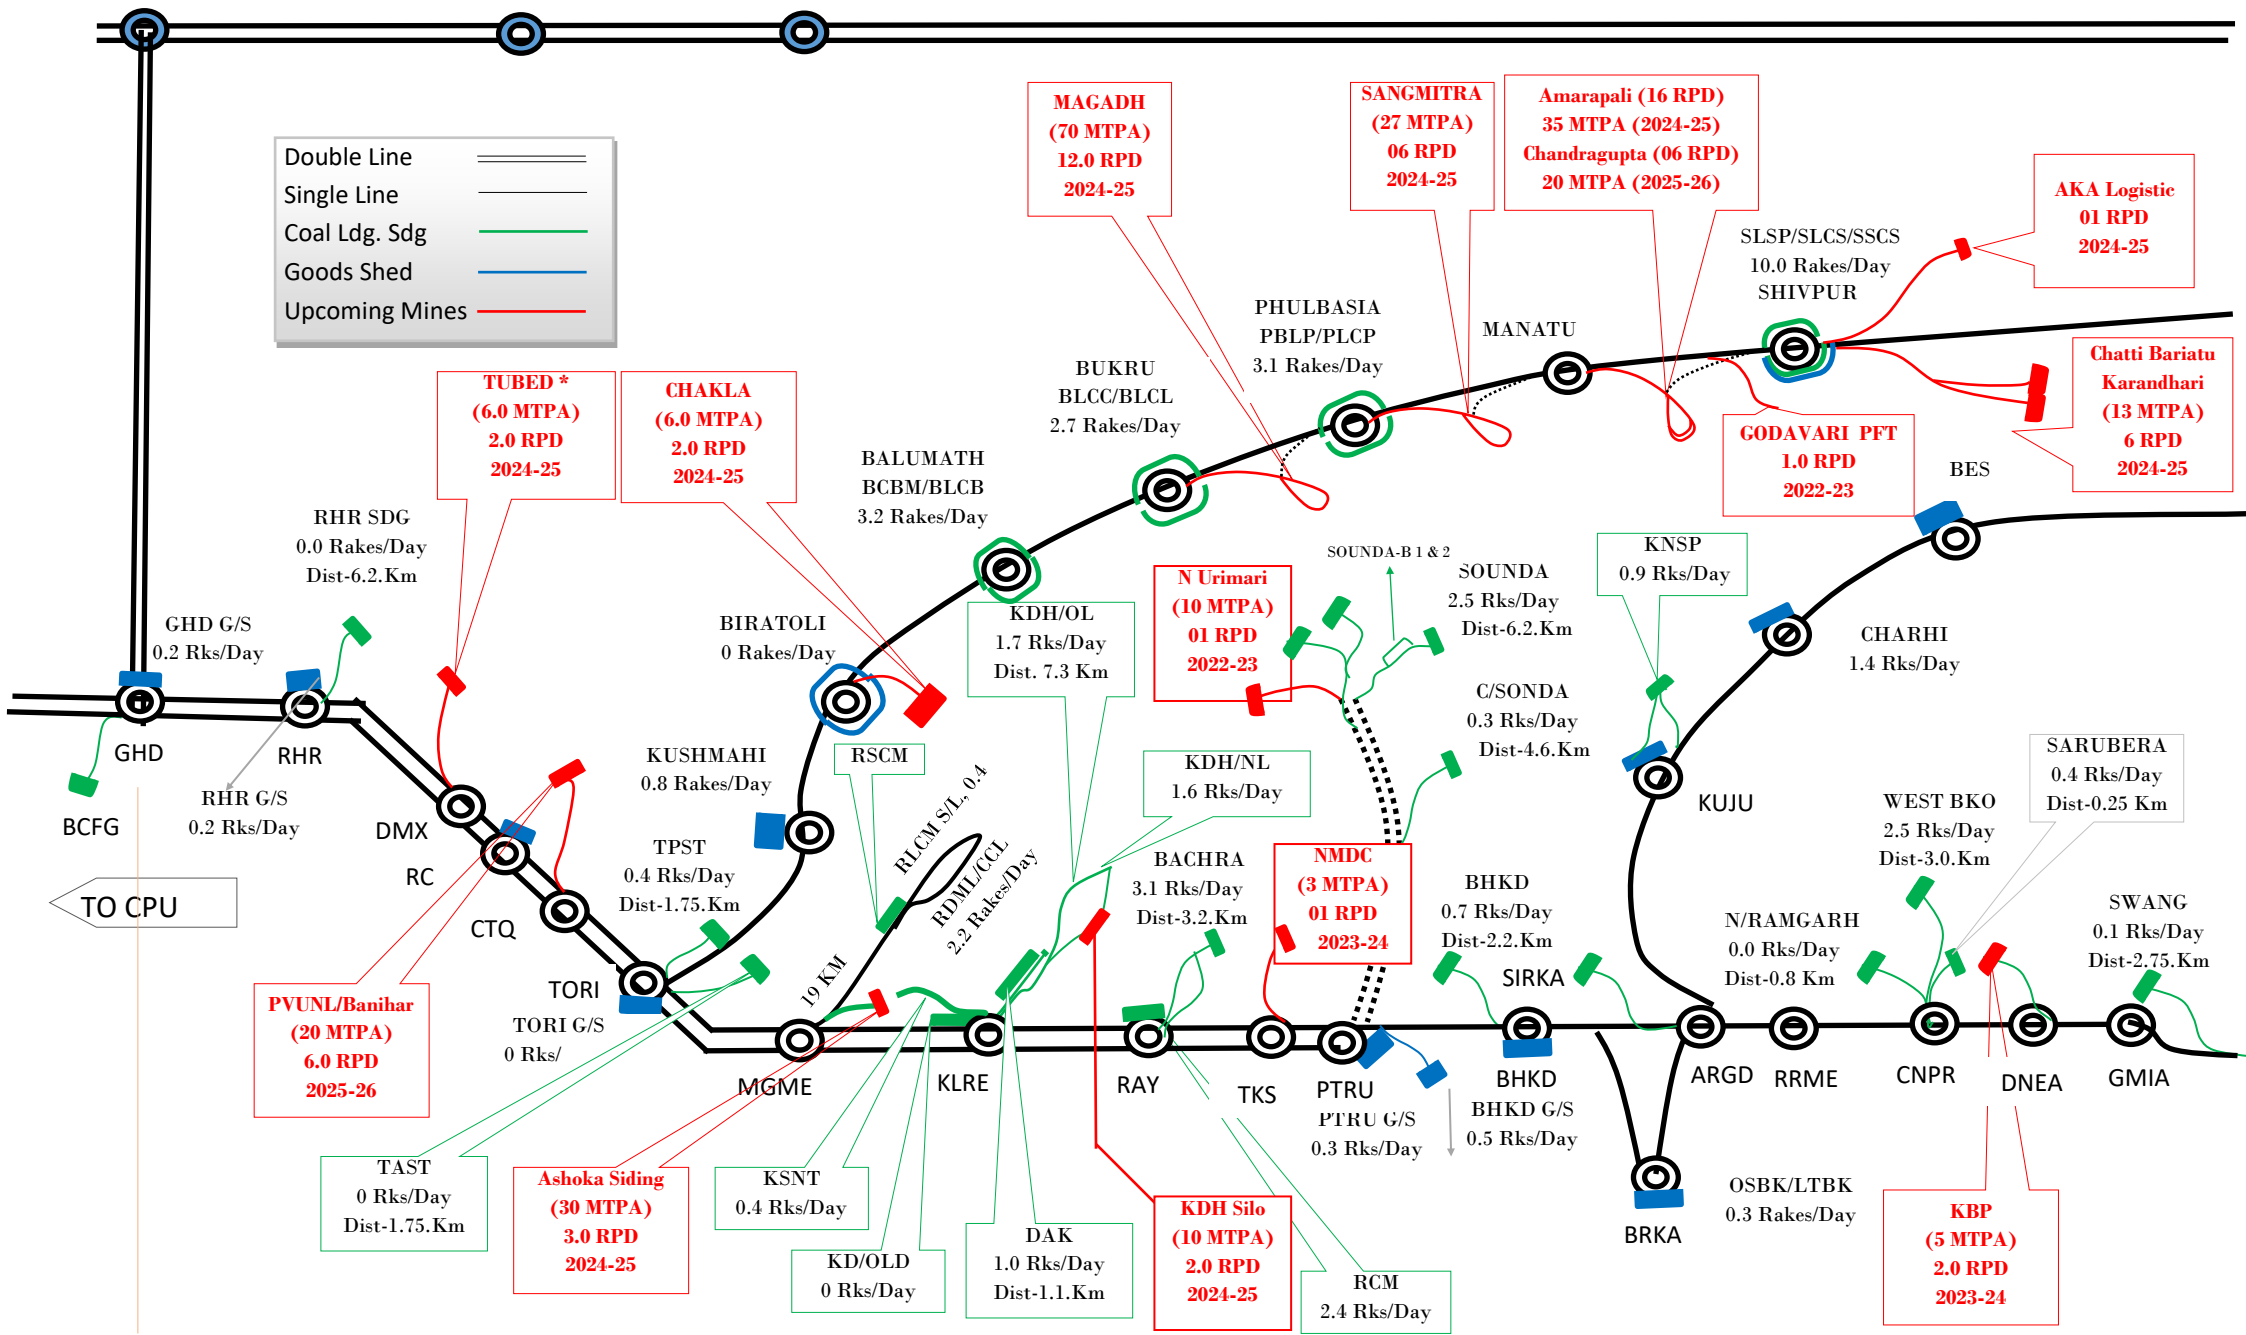

LAK
 0 Rakes/Day

KDS KHAS
 0.8 Rakes/Day

CK West/East
 1.8 Rakes/Day
 Dist-8.9 Km

GOL 6 & 9
 2.9 Rakes/Day
 8.2 & 7.3 Km

PEH
 0.7 RPD

PEH WSH
 (4 MTPA)
 2.0 RPD
 2022-23

KDS -II
 0.9 Rakes/Day

Double Line	====
Single Line	----
Coal Ldg. Sdg	■
Goods Shed	■
Upcoming Mines	■

TO BKSC/SCR

KARANPURA AREA (APR-JUN)

* Loading in RPD is being projected at initial stage. This figure will increase with maturity of Mines

*Capacity in MTPA is being projected at maximum capacity during peak loading as per FSR/DPR submitted.

SEB GYA MPO

Double Line	
Single Line	
Coal Ldg. Sdg	
Goods Shed	
Upcoming Mines	

* Expected 2022-23 2 RPD from Kushmahi Goods Shed.

CHOPAN AREA (APR-JUN)

* Loading in RPD is being projected at initial stage. This figure will increase with maturity of Mines

*Capacity in MTPA is being projected at maximum capacity during peak loading as per FSR/DPR submitted.

**DCH 3rd Silo
(10 MTPA)
6.0 RPD
2023-24**

**ACC SLBN
1.0 RPD
2023-24**

**Bina New Silo
(5 MTPA)
3.0 RPD
2024-25**