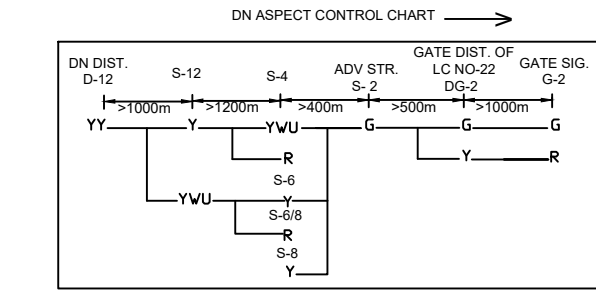

## चमुआ स्टेशन

NARKATIAGANJ  
(NKE)  
(DIST. 7.046 KM  
FORM CAMU)

HARINAGAR(HIR)  
KM-7.64

L-XING NO. 24 'C'(M)  
CH. 600M  
KM-254/1-2

L-XING NO. 22 'C'(M)  
CH. 2708.00M  
KM-250.806

CONNECTED WITH LC GATE  
No. 22 'C' AND 23 'C'  
BETWEEN CAMU-NKE

MEGNETO PHONE AT LC GATE No.  
24 'C', 25 BETWEEN CAMU-HIR

CLASS OF STATION : B  
STD OF SIG & INTERLOCKING: STD-II(®)

EAST CENTRAL RAILWAY  
SAMASTIPUR DIVISION

STATION WORKING RULE DIAGRAM  
MACL, STD-II(®), CLASS 'B'