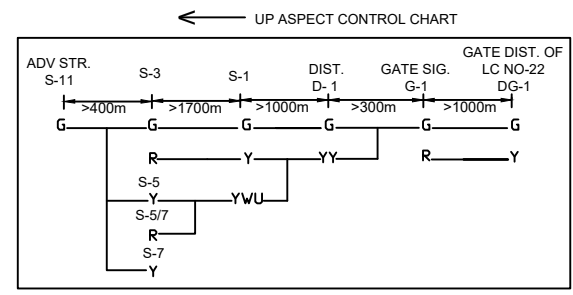

MEGNETO PHONE AT LC GATE No.  
24 'C', 25 BETWEEN CAMU-HIR

CLASS OF STATION : B  
STD OF SIG & INTERLOCKING: STD-II(®)

EAST CENTRAL RAILWAY  
SAMASTIPUR DIVISION

STATION WORKING RULE DIAGRAM  
MACL, STD-II(®), CLASS 'B'