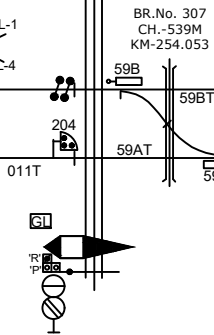

## चमुआ स्टेशन

NARKATIAGANJ  
(NKE)  
(DIST. 7.046 KM  
FORM CAMU)

HARINAGAR(HIR)  
KM-7.64

L-XING NO. 24 'C'(M)  
CH. 600M  
KM-254/1-2

L-XING NO. 22 'C'(M)  
CH. 2708.00M  
KM-250.806

CONNECTED WITH LC GATE  
No. 22 'C' AND 23 'C'  
BETWEEN CAMU-NKE

MEGNETO PHONE AT LC GATE No.  
24 'C', 25 BETWEEN CAMU-HIR

CLASS OF STATION : B  
STD OF SIG & INTERLOCKING: STD-II(®)

EAST CENTRAL RAILWAY  
SAMASTIPUR DIVISION

STATION WORKING RULE DIAGRAM  
MACL, STD-II(®), CLASS 'B'