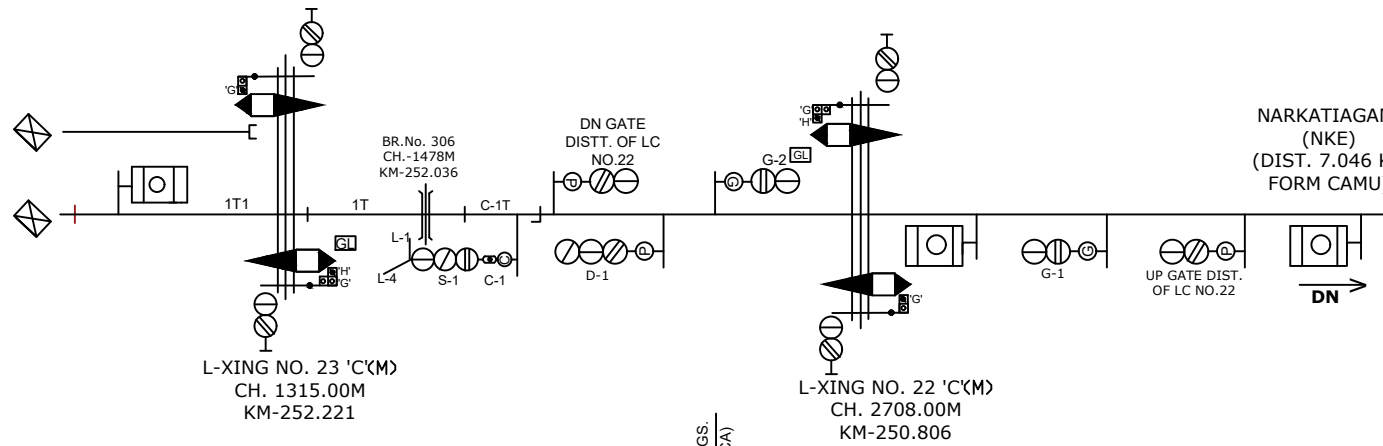

# CHAMUA STATION

## चमुआ स्टेशन

NARKATIAGANJ  
(NKE)  
(DIST. 7.046 KM  
FORM CAMU)

HARINAGAR(HIR)  
KM-7.64

L-XING NO. 24 'C'(M)  
CH. 600M  
KM-254/1-2

L-XING NO. 22 'C'(M)  
CH. 2708.00M  
KM-250.806

CONNECTED WITH LC GATE  
No. 22 'C' AND 23 'C'  
BETWEEN CAMU-NKE

MEGNETO PHONE AT LC GATE No.  
24 'C', 25 BETWEEN CAMU-HIR

CLASS OF STATION : B  
STD OF SIG & INTERLOCKING: STD-II(®)

EAST CENTRAL RAILWAY  
SAMASTIPUR DIVISION

STATION WORKING RULE DIAGRAM  
MACL, STD-II(®), CLASS 'B'