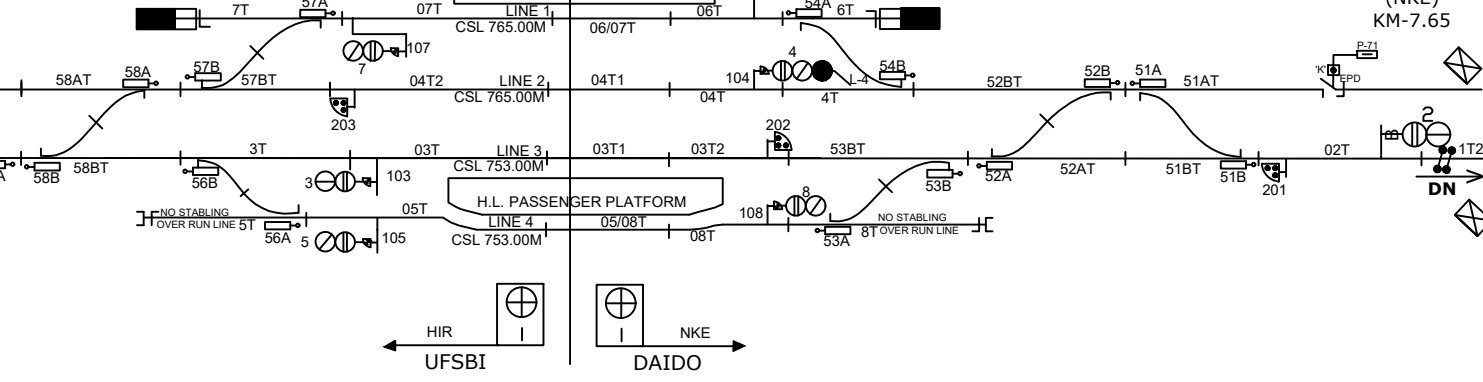

## चमुआ स्टेशन

NARKATIAGANJ  
(NKE)  
(DIST. 7.046 KM  
FORM CAMU)

HARINAGAR(HIR)  
KM-7.64

L-XING NO. 24 'C'(M)  
CH. 600M  
KM-254/1-2

L-XING NO. 22 'C'(M)  
CH. 2708.00M  
KM-250.806

CONNECTED WITH LC GATE  
No. 22 'C' AND 23 'C'  
BETWEEN CAMU-NKE

MEGNETO PHONE AT LC GATE No.  
24 'C', 25 BETWEEN CAMU-HIR

CLASS OF STATION : B  
STD OF SIG & INTERLOCKING: STD-II(®)

EAST CENTRAL RAILWAY  
SAMASTIPUR DIVISION

STATION WORKING RULE DIAGRAM  
MACL, STD-II(®), CLASS 'B'