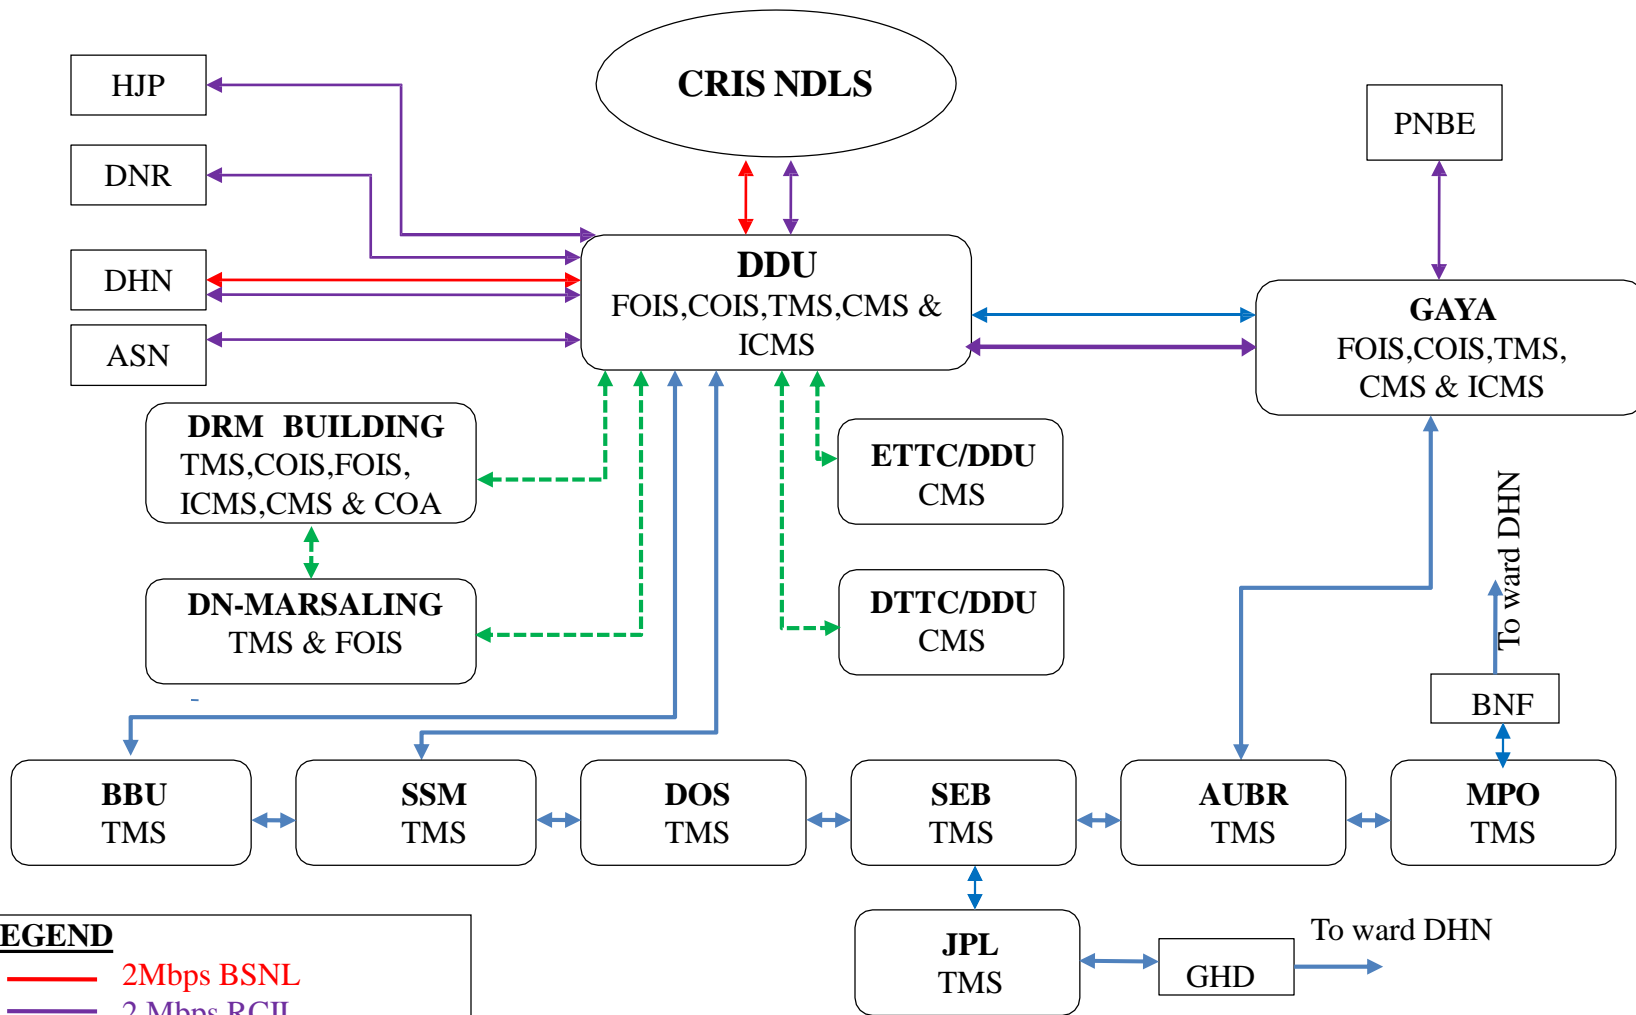

BLOCK DIAGRAM OF FOIS NETWORK Pt.DEEN DAYAL UPADHYAY DIVISION

LEGEND

- 2Mbps BSNL
- 2 Mbps RCIL
- 2Mbps RLY OFC
- - - 2Mbps RLY Copper Pair

Prepared By:
Mohd.Amjad.Khan
(S&T/FOIS/DDU)