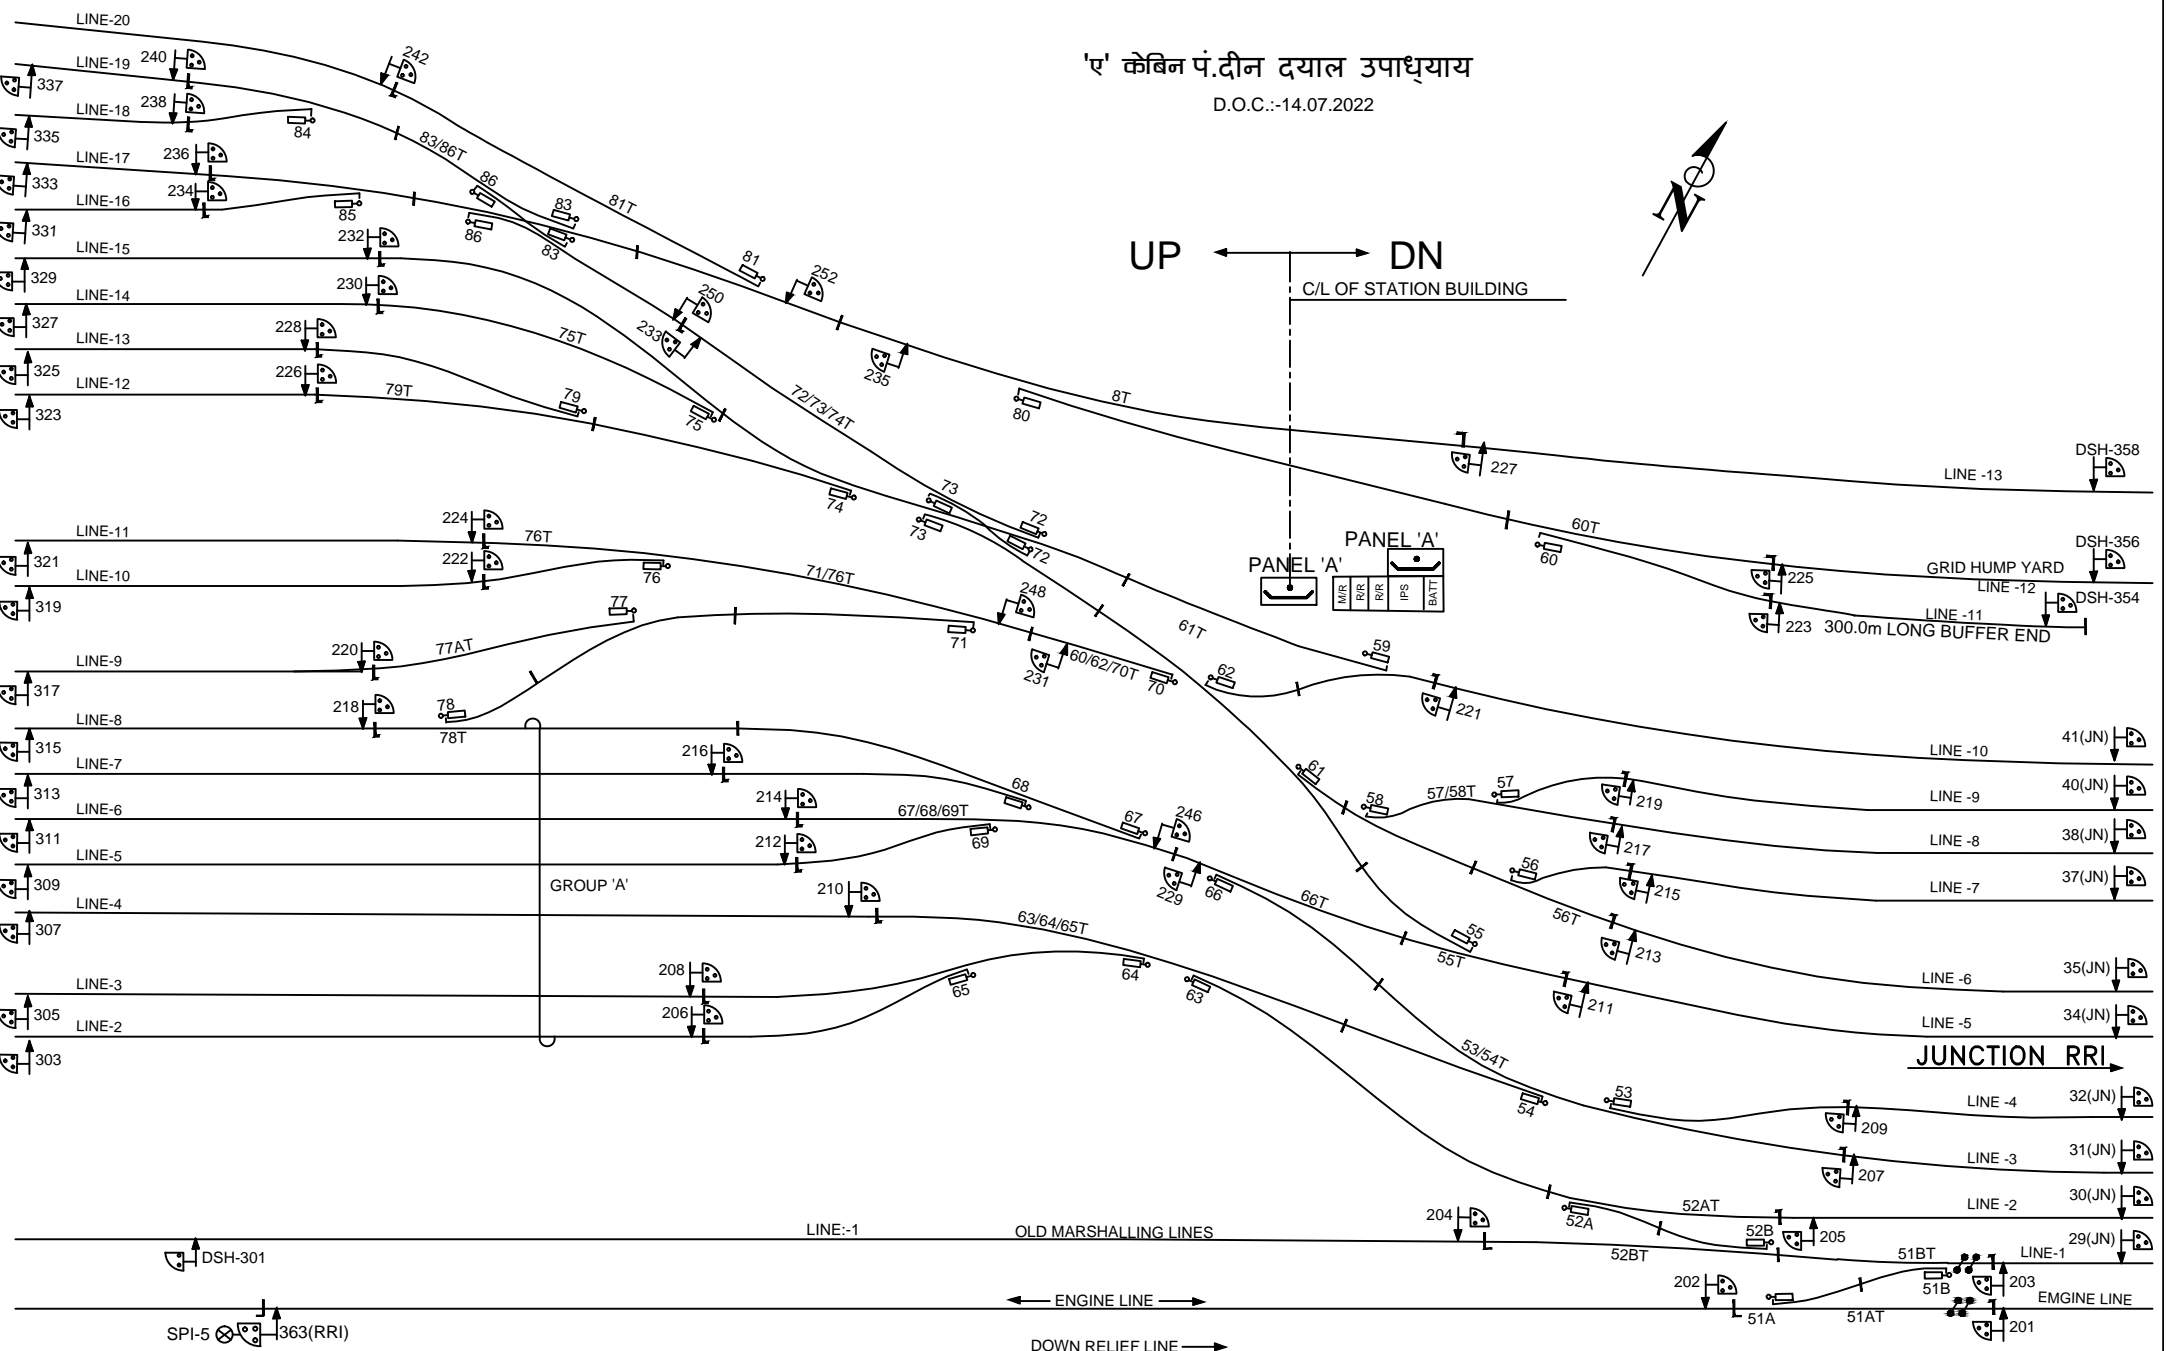

'ए' केबिन पं.दीन दयाल उपाध्याय

D.O.C.:-14.07.2022

UP ← → DN

C/L OF STATION BUILDING

TO SUIT SIP NO ECR/SIP/DDU/001A/2021ALT-A

E. C. R.			PT.DEEN DAYAL UPADHYAYA 'A' CABIN P.I. WITH CENTRAL OPERATION	DRG. No. SG/DDU/ SK-2022 SH. No. 1/1
	DSTE/DDU	SSE/DRG/DDU		