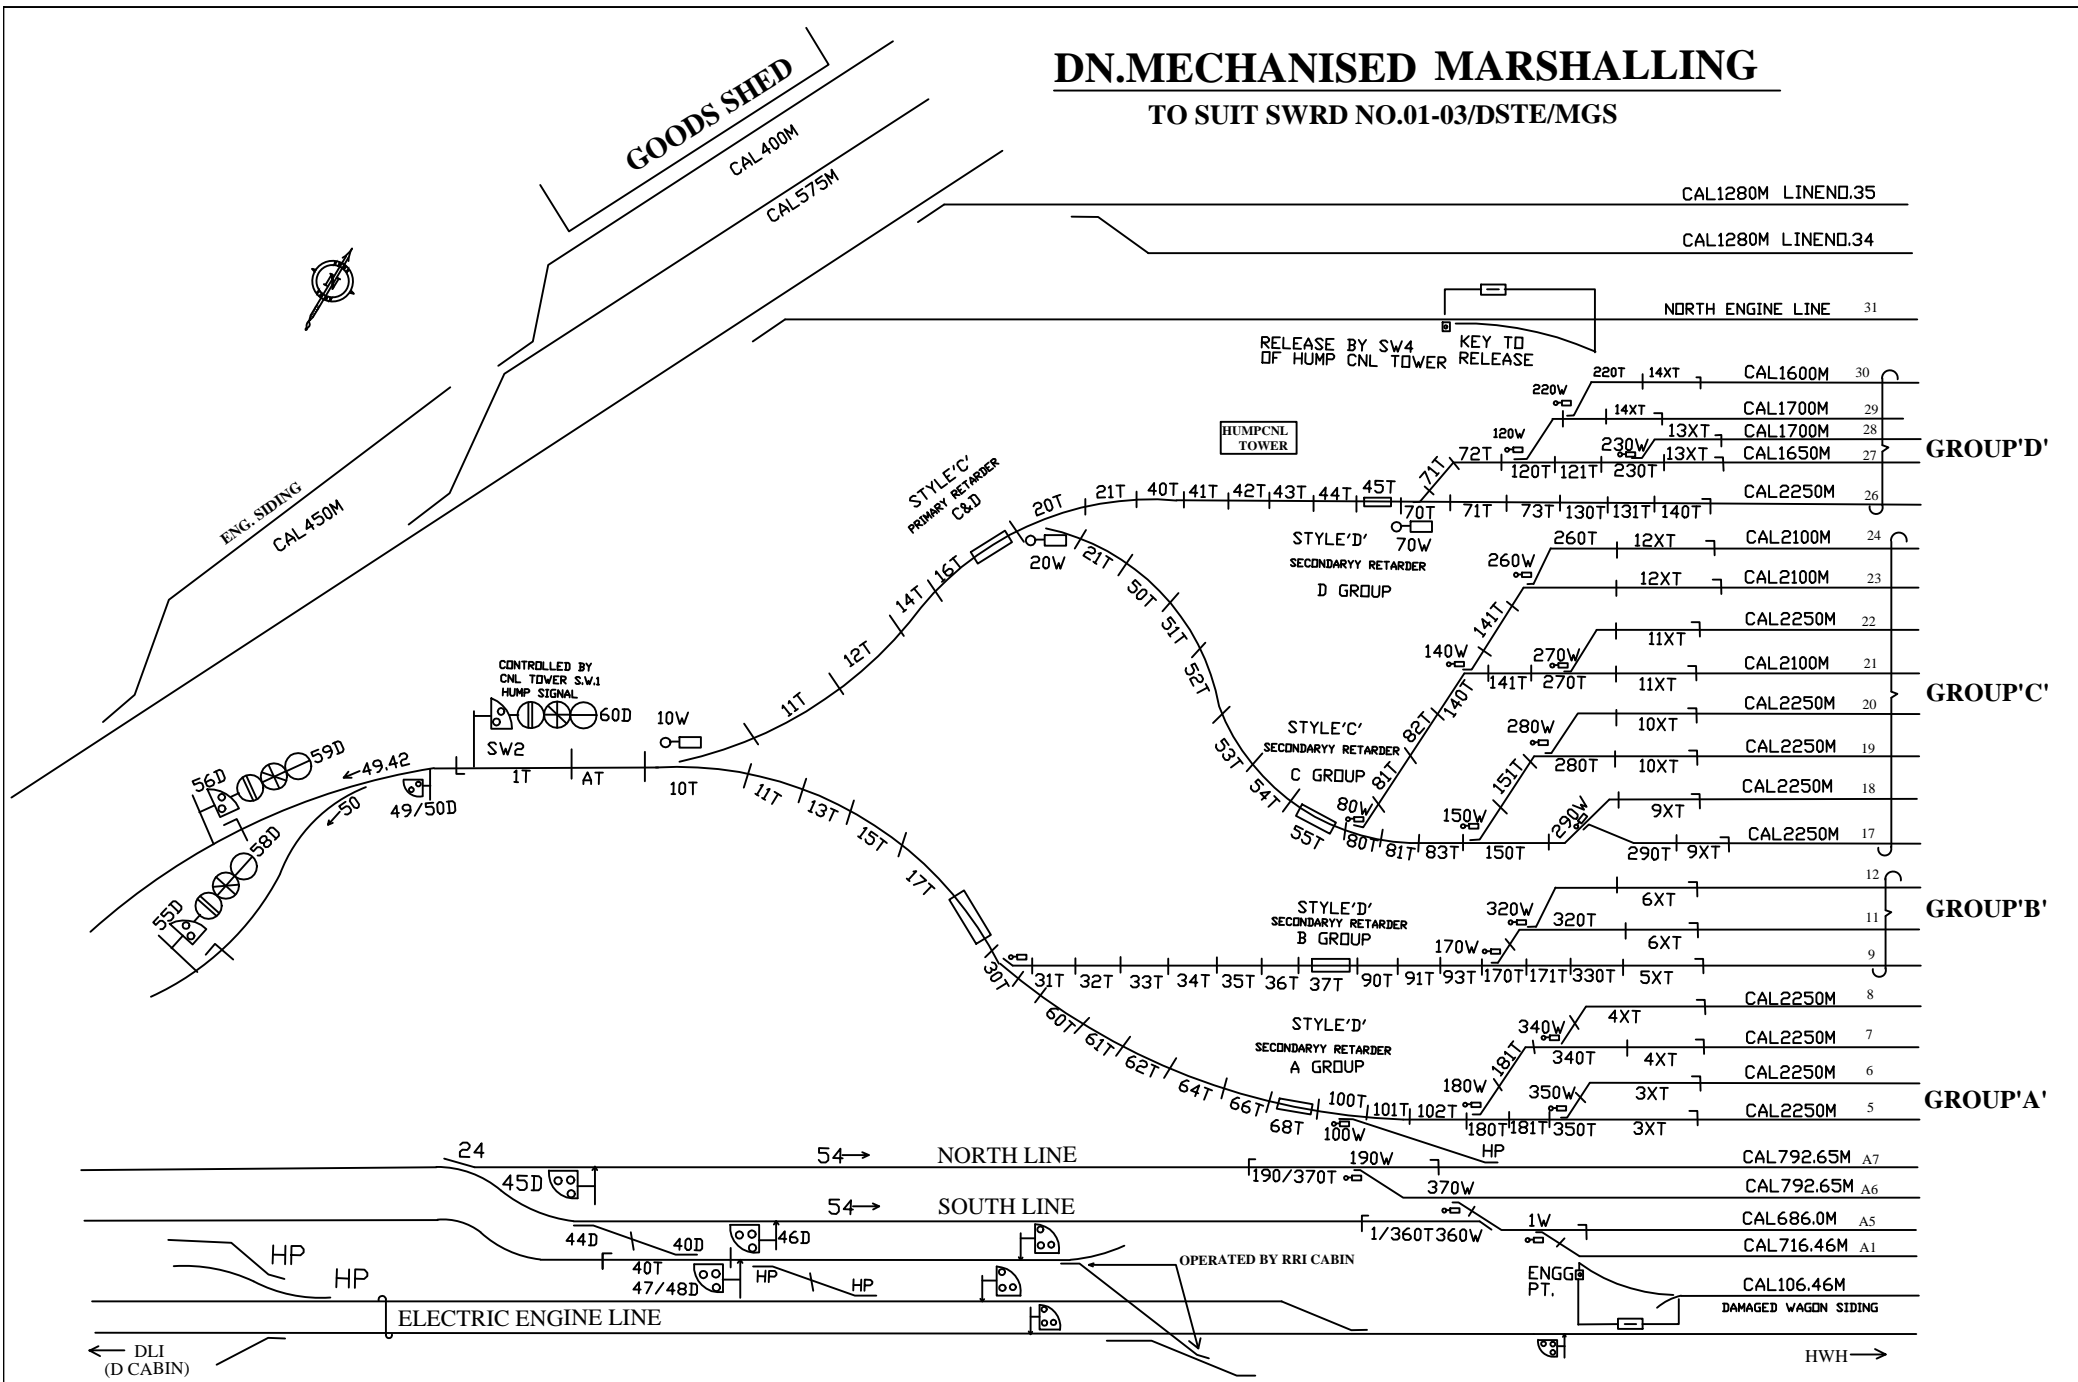

DN.MECHANISED MARSHALLING

TO SUIT SWRD NO.01-03/DSTE/MGS

E				DN.MECHANISED MARSHALLING LINES	DRG.NO.
C				PT. DEEN DAYAL UPADHYAYA	SG/DDU/SK
R	DSTE/ECR/DDU	SSE/D&D			2020
					REV. No. 1/1