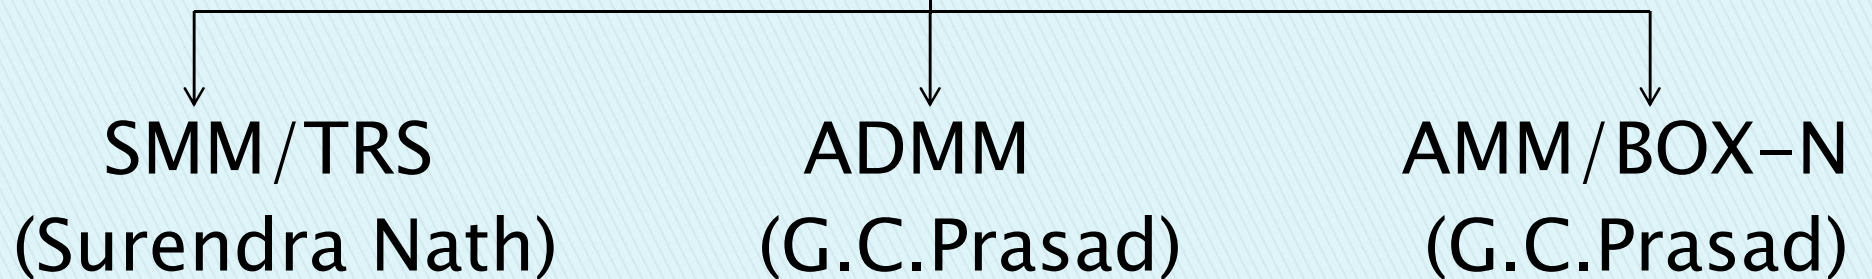

**STORES DEPARTMENT
PT.DEEN DAYAL UPADHYAY
DIVISION**

By–Sr.DMM/ECR/DDU

ORGANIZATION STRUCTURE OF STORES

Sr.DMM/DDU
(MANU RATAN)

STAFF POSITION

S.N.	POST	LEVEL	SANCTIONED STRENGTH	MEN ON ROLL	VACANCY
1	CDMS	7	3	2	1
2	DMS	6	2	3	NIL
3	Ch.OS	7	1	0	1
4	OS	6	4	3	1
5	Sr.CLERK	5	2	2	NIL
6	Jr.CLERK	2	2	3	NIL
7	Gr.D	1	6	5	1