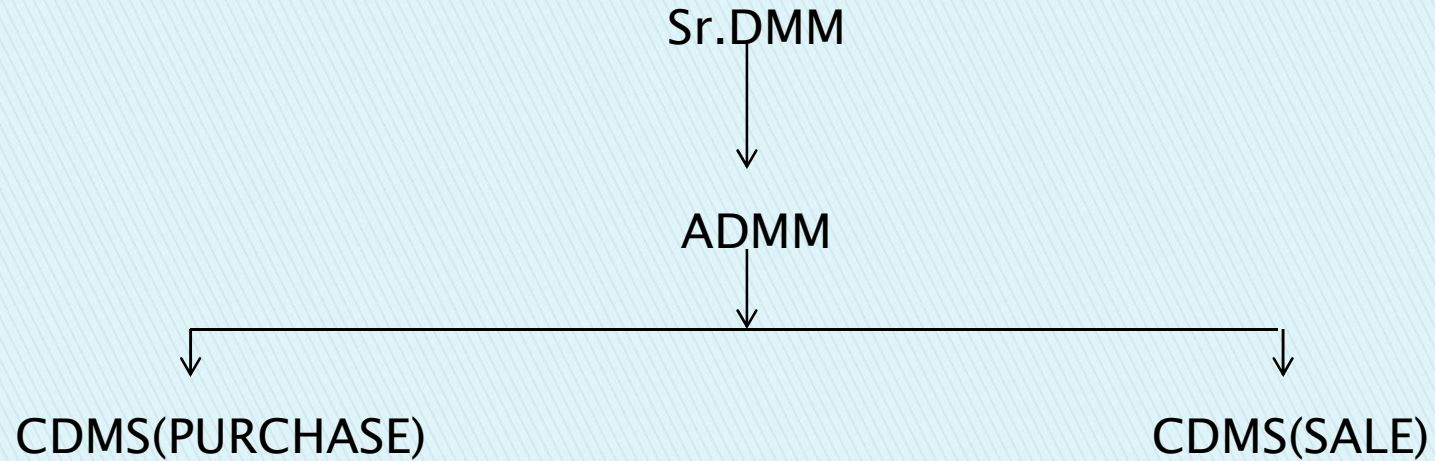

**STORES DEPARTMENT
PT.DEEN DAYAL UPADHYAY
DIVISION**

By–Sr.DMM/ECR/DDU

ORGANIZATION STRUCTURE OF STORES

Sr.DMM/DDU
(MANU RATAN)

STAFF POSITION

S.N.	POST	LEVEL	SANCTIONED STRENGTH	MEN ON ROLL	VACANCY
1	CDMS	7	3	2	1
2	DMS	6	2	3	NIL
3	Ch.OS	7	1	0	1
4	OS	6	4	3	1
5	Sr.CLERK	5	2	2	NIL
6	Jr.CLERK	2	2	3	NIL
7	Gr.D	1	6	5	1