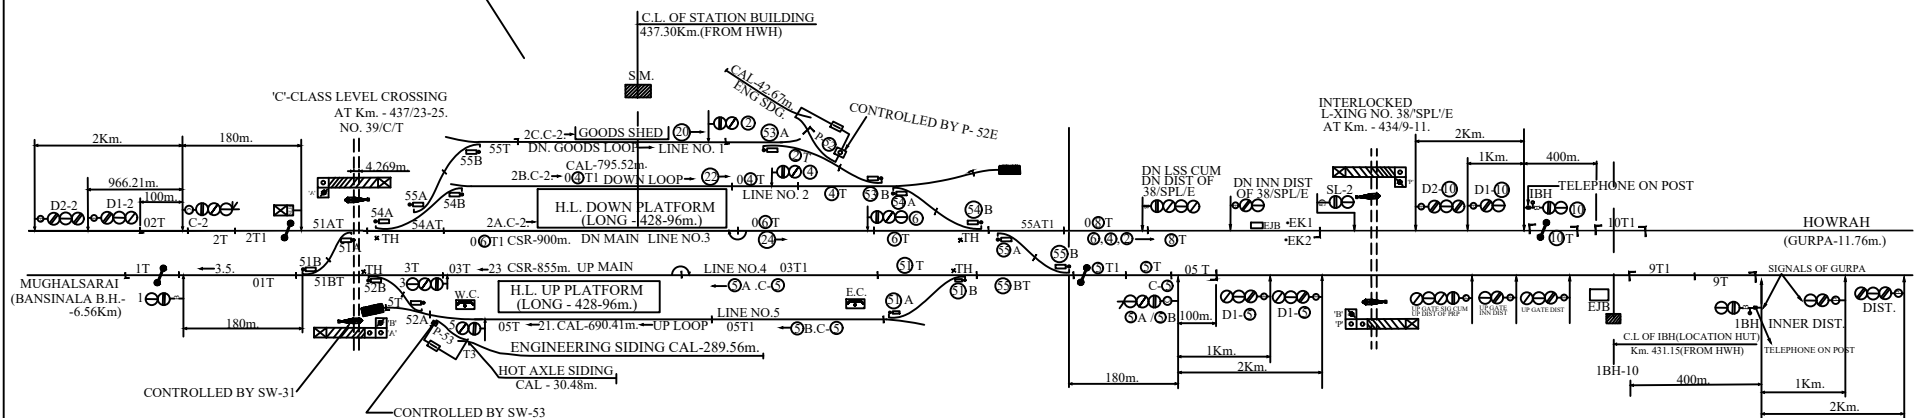

PAHARPUR (PRP)

END PANEL MACLS, STD-III 'B' CLASS

DATE OF COMMISSIONING:-25.11.1996

PANEL IN WEST CABIN

MAIN SIGNAL SWITCHES:- 1.2.3.5.
 CALLING ON SWITCH:- C-2.
 SLOT SWITCHES:- 21.23
 GATE SWITCHES:- 31.
 POINT SWITCHES:- 51.52.54.55
 KEY LOCK SWITCHES:- P-53
 CRANK HANDLE SWITCHES:- CH1.CH2.CH3.CH4.

PANEL IN EAST CABIN

MAIN SIGNAL SWITCHES:- ①②③④⑤⑥⑦⑧⑨⑩
 CALLING ON SWITCH:- C-②
 SLOT SWITCHES:- ①②③④⑤⑥⑦⑧⑨⑩
 POINT SWITCHES:- ①②③④⑤⑥⑦⑧⑨⑩
 KEY LOCKS SWITCHES:- P-②
 CRANK HANDLE SWITCHES:- CH1.CH2.CH3.CH4