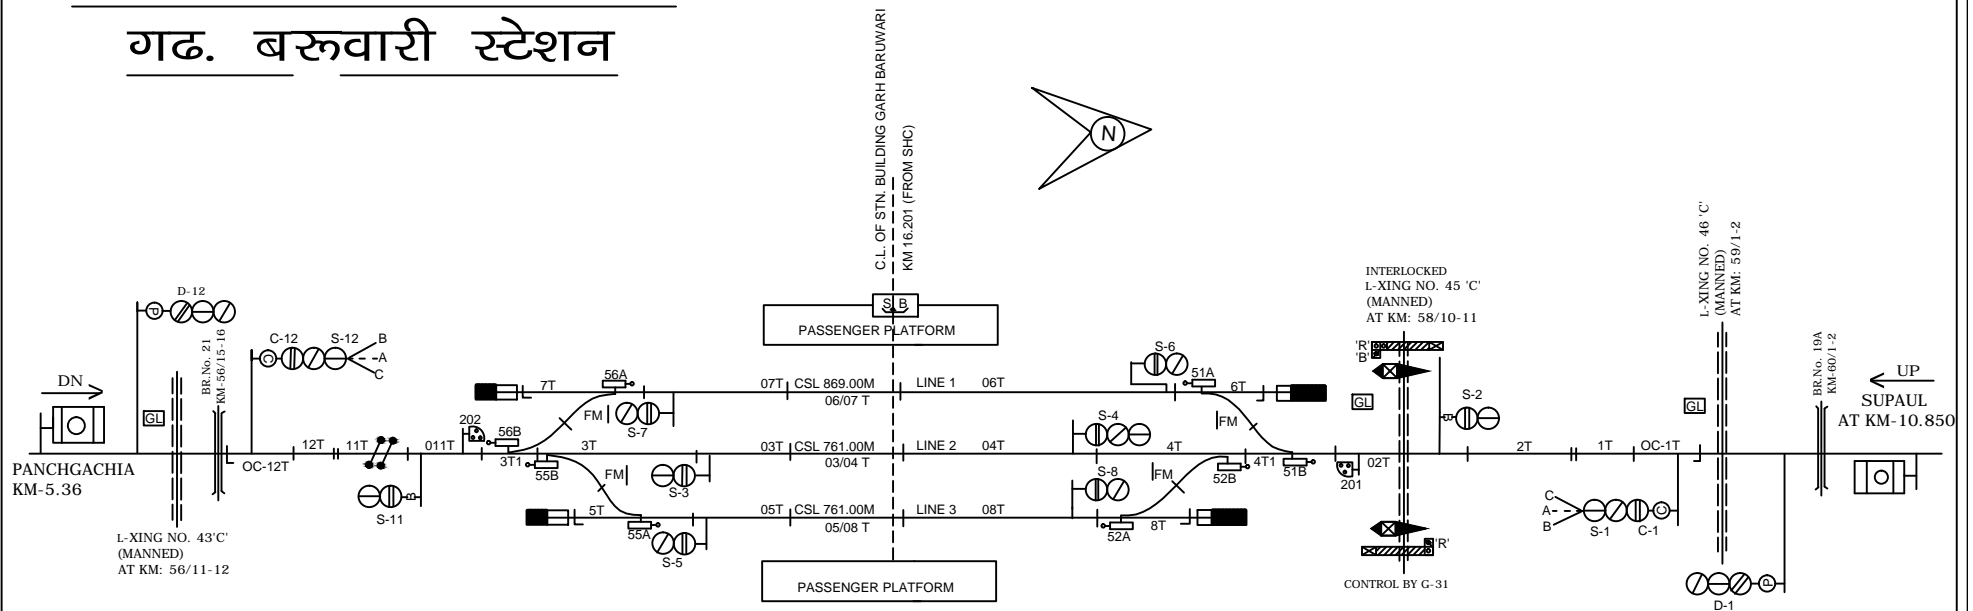

GARH BARUWARI STATION

गढ. बरुवारी स्टेशन

NOTE:-
MAGNETO TELEPHONE PROVIDED BETWEEN PANEL ROOM L.C. GATE NO. 43'C, 45'C, 46'C, 47'C, 48'C & 49.

CLASS OF STATION : B
STD OF SIG & INTERLOCKING: STD-II (R)

EAST CENTRAL RAILWAY SAMASTIPUR DIVISION	Sr.DSTE/SPJ	DSTE/SPJ	SSE/SIG/SPJ	TO SUIT SIP NO. ECR/SIP/SPJ/418/2012. ALT-III	STATION WORKING RULE DIAGRAM MACL, STD-II (R) CLASS 'B'	GARH BARUWARI	SWRD NO.-