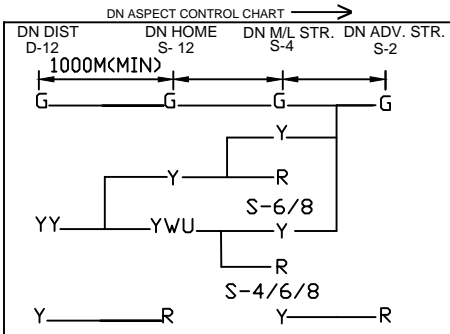

GARH BARUWARI STATION

गढ. बरुवारी स्टेशन

NOTE:-
MAGNETO TELEPHONE PROVIDED BETWEEN PANEL ROOM L.C. GATE NO. 43'C, 45'C, 46'C, 47'C, 48'C & 49.

CLASS OF STATION : B
STD OF SIG & INTERLOCKING: STD-II (R)

EAST CENTRAL RAILWAY SAMASTIPUR DIVISION	Sr.DSTE/SPJ	DSTE/SPJ	SSE/SIG/SPJ	TO SUIT SIP NO. ECR/SIP/SPJ/418/2012. ALT-III	STATION WORKING RULE DIAGRAM MACL, STD-II (R) CLASS 'B'	GARH BARUWARI	SWRD NO.-