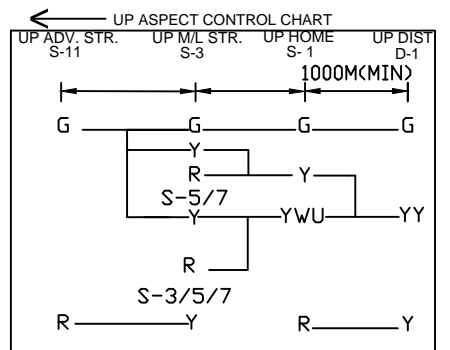

GARH BARUWARI STATION

गढ. बरुवारी स्टेशन

NOTE:-
MAGNETO TELEPHONE PROVIDED BETWEEN PANEL ROOM L.C. GATE NO. 43'C, 45'C, 46'C, 47'C, 48'C & 49.

CLASS OF STATION : B
STD OF SIG & INTERLOCKING: STD-II (R)

EAST CENTRAL RAILWAY SAMASTIPUR DIVISION	Sr.DSTE/SPJ	DSTE/SPJ	SSE/SIG/SPJ	TO SUIT SIP NO. ECR/SIP/SPJ/418/2012. ALT-III	STATION WORKING RULE DIAGRAM MACL, STD-II (R) CLASS 'B'	GARH BARUWARI	SWRD NO.-