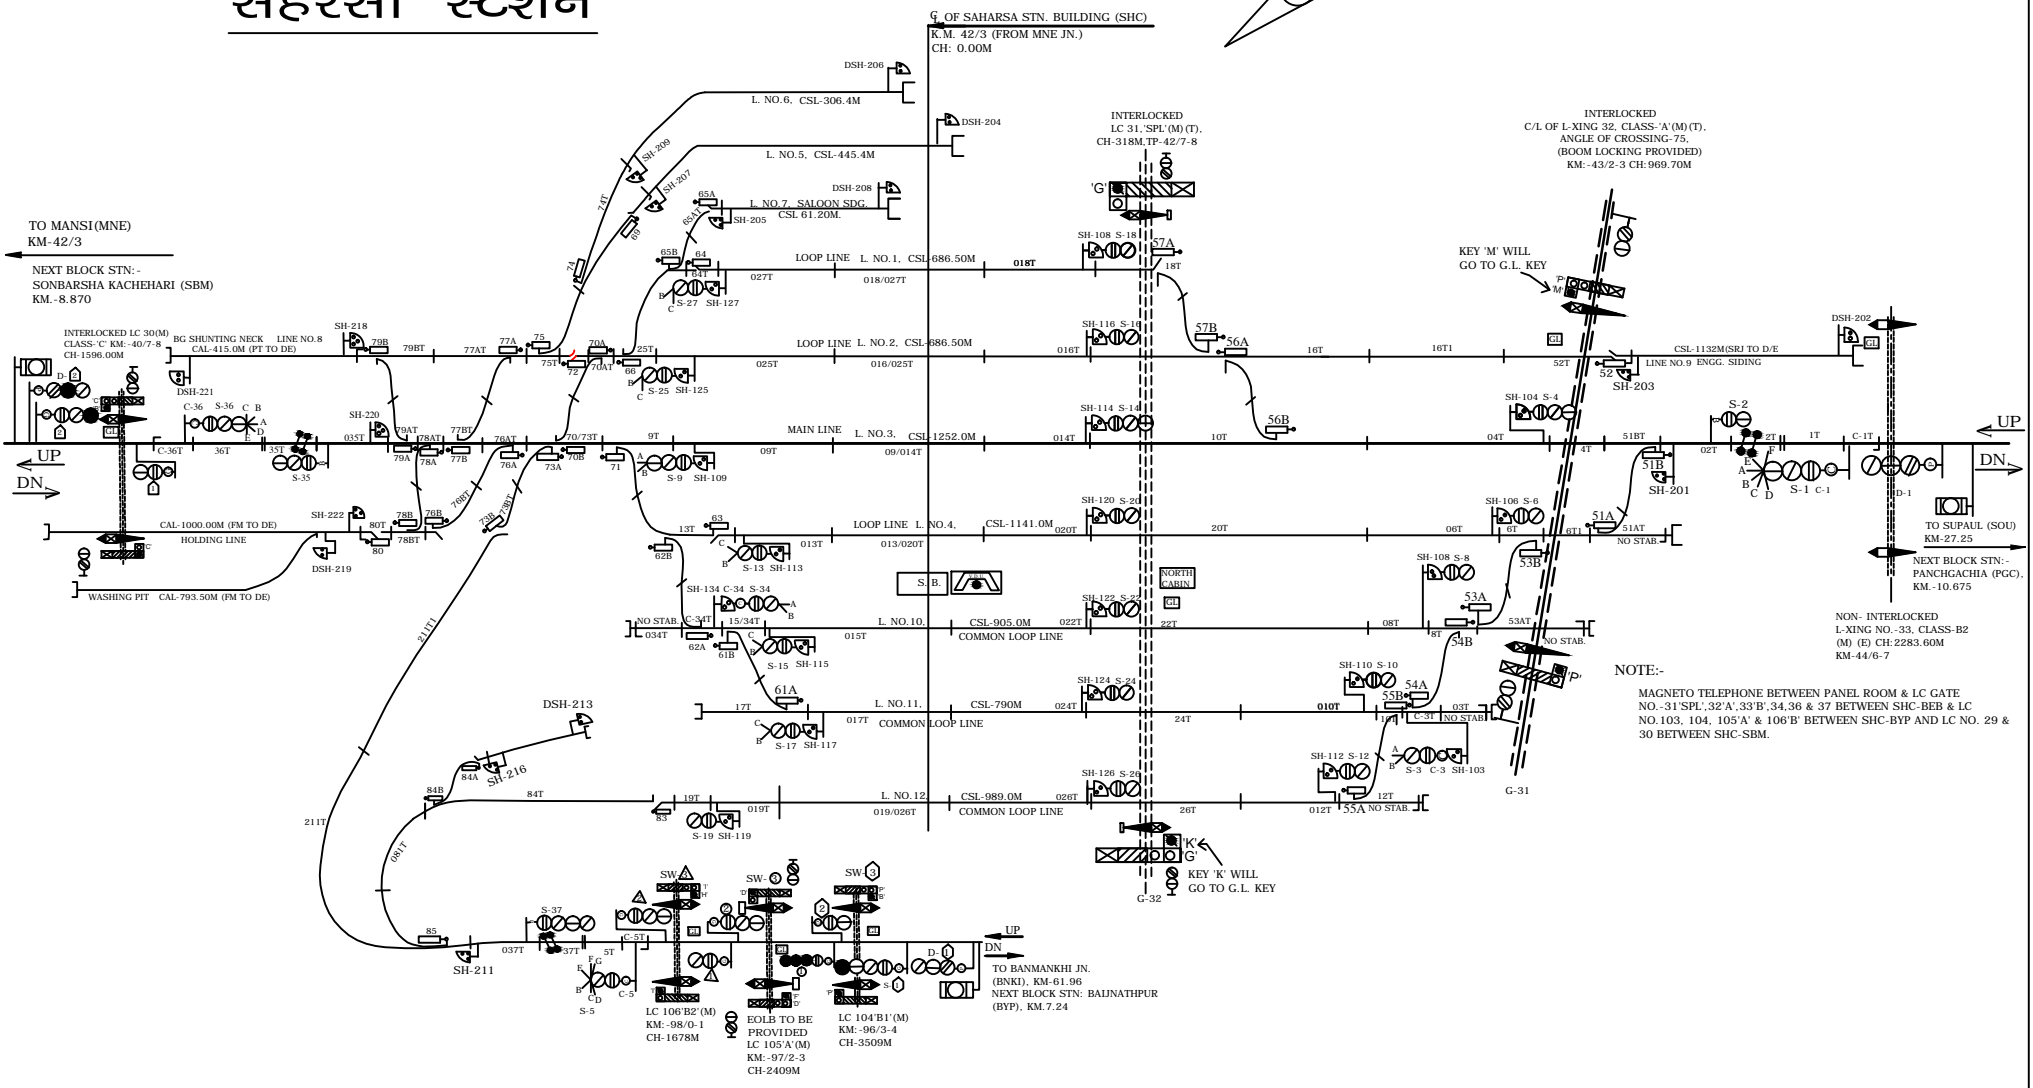

SAHARSA STATION सहरसा स्टेशन

CLASS OF STATION : B
STD OF SIG & INTERLOCKING: STD-II (R)

EAST CENTRAL RAILWAY
SAMASTIPUR DIVISION

STATION WORKING RULE DIAGRAM
MACL, STD-II (R) CLASS 'B'

SAHARSA

SWRD NO. -
DY_CSTE/C/SPJ/
2018/RD/03

SR.DSTE/SPJ DSTE/SPJ JE/DRG