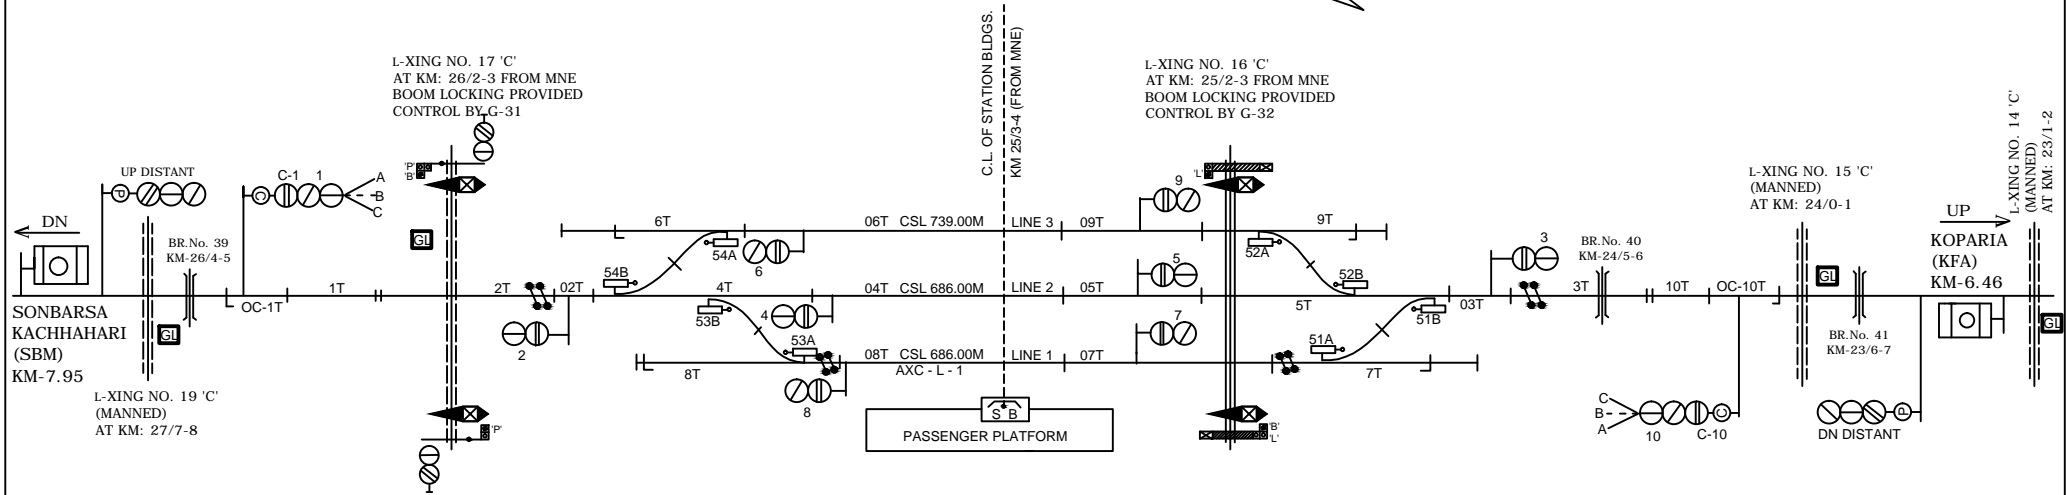

SIMRI BAKHATIARPUR STATION

सिमरी बकतीयारपुर स्टेशन

NOTE:
MAGNETO TELEPHONE PROVIDED BETWEEN PANEL CABIN & L.C.
GATE NO.- 14'C, 15'C & 16'C BETWEEN KFA-SBV AND LC GATE
NO.17'C, 19'C & 20'C BETWEEN SBV-SBM.

CLASS OF STATION : B
STD OF SIG & INTERLOCKING: STD-II®

EAST CENTRAL RAILWAY
SAMASTIPUR DIVISION

STATION WORKING RULE DIAGRAM
MACL, STD-II® CLASS 'B'

SIMRI
BAKHTIARPUR

SWRD NO.-

DSTE/W/SPJ/
2004/RD/38

SR.DSTE/SPJ