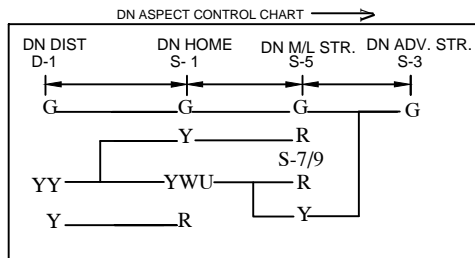

SIMRI BAKHATIARPUR STATION

सिमरी बकतीयारपुर स्टेशन

NOTE:
MAGNETO TELEPHONE PROVIDED BETWEEN PANEL CABIN & L.C.
GATE NO.- 14'C, 15'C & 16'C BETWEEN KFA-SBV AND LC GATE
NO.17'C, 19'C & 20'C BETWEEN SBV-SBM.

CLASS OF STATION : B
STD OF SIG & INTERLOCKING: STD-II®

EAST CENTRAL RAILWAY
SAMASTIPUR DIVISION

STATION WORKING RULE DIAGRAM
MACL, STD-II® CLASS 'B'

SIMRI
BAKHTIARPUR

SWRD NO.-

DSTE/W/SPJ/
2004/RD/38

SR.DSTE/SPJ