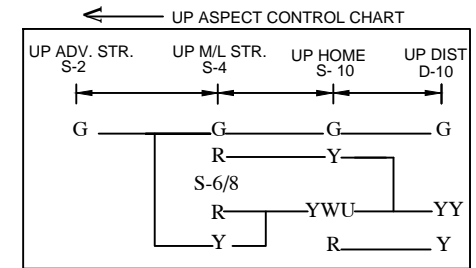

SIMRI BAKHATIARPUR STATION

सिमरी बकतीयारपुर स्टेशन

NOTE:
MAGNETO TELEPHONE PROVIDED BETWEEN PANEL CABIN & L.C.
GATE NO.- 14'C, 15'C & 16'C BETWEEN KFA-SBV AND LC GATE
NO.17'C, 19'C & 20'C BETWEEN SBV-SBM.

CLASS OF STATION : B
STD OF SIG & INTERLOCKING: STD-II®

EAST CENTRAL RAILWAY
SAMASTIPUR DIVISION

STATION WORKING RULE DIAGRAM
MACL, STD-II® CLASS 'B'

SIMRI
BAKHTIARPUR

SWRD NO.-

DSTE/W/SPJ/
2004/RD/38

SR.DSTE/SPJ