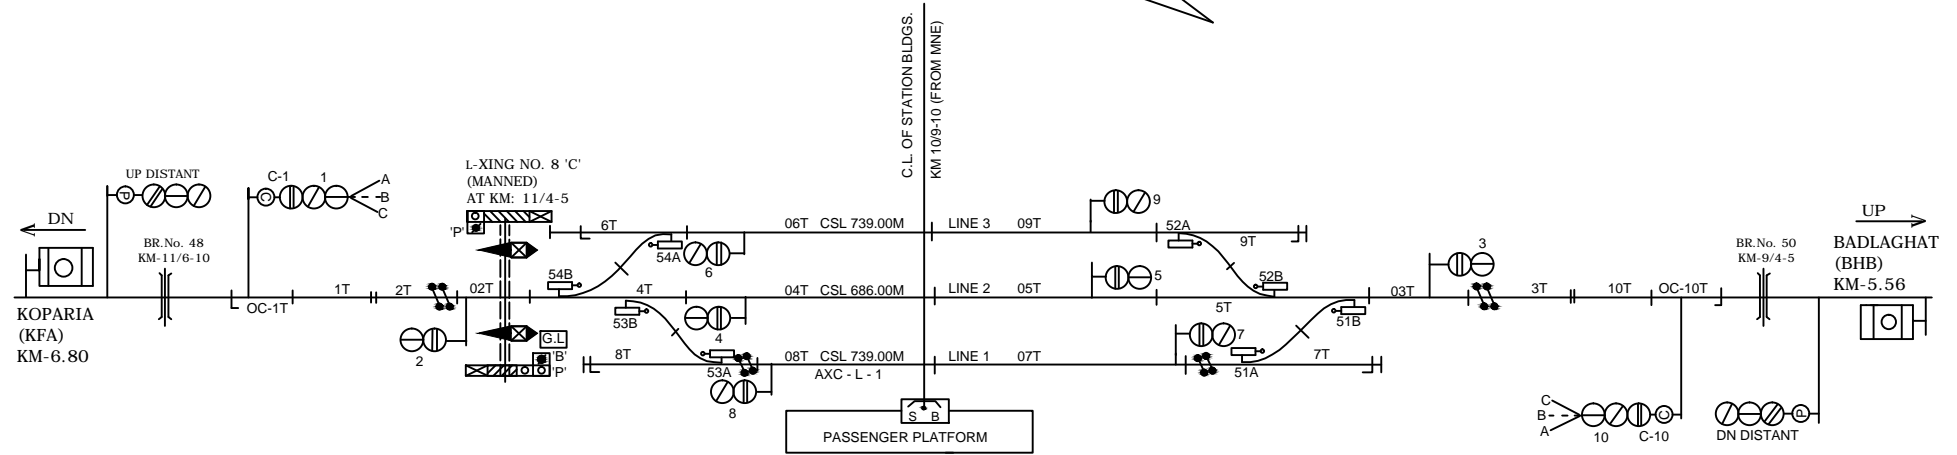

DHAMARAGHAT STATION

धमाराघाट स्टेशन

NOTE:
MAGNETO TELEPHONE PROVIDED BETWEEN PANEL CABIN & L.C.
GATE NO. :- 8'C' & 9'C' BETWEEN DHT-KFA.

CLASS OF STATION : B
STD OF SIG & INTERLOCKING: STD-II(®)

EAST CENTRAL RAILWAY SAMASTIPUR DIVISION				STATION WORKING RULE DIAGRAM MACL, STD-II(®) CLASS 'B'	DHAMARAGHAT	SR.DSTE/SPJ	DSTE/SPJ	JE/DRG	TO SUIT SIP NO. ECR/SIP/SPJ/403/2006 ALT-VII	SWRD NO.-
						DSTE/W/SPJ/ 2004/RD/42				