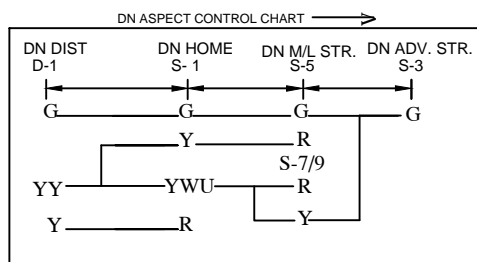

DHAMARAGHAT STATION

धमाराघाट स्टेशन

NOTE:
MAGNETO TELEPHONE PROVIDED BETWEEN PANEL CABIN & L.C.
GATE NO. :- 8'C' & 9'C' BETWEEN DHT-KFA.

CLASS OF STATION : B
STD OF SIG & INTERLOCKING: STD-II(®)

EAST CENTRAL RAILWAY SAMASTIPUR DIVISION				STATION WORKING RULE DIAGRAM MACL, STD-II(®) CLASS 'B'	DHAMARAGHAT	SR.DSTE/SPJ	DSTE/SPJ	JE/DRG	TO SUIT SIP NO. ECR/SIP/SPJ/403/2006 ALT-VII	SWRD NO.-
						DSTE/W/SPJ/ 2004/RD/42				