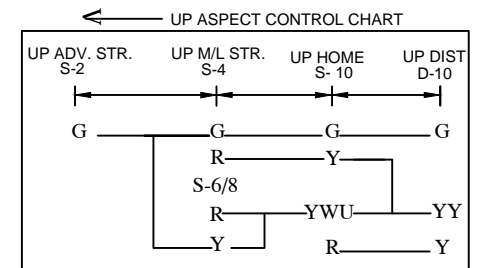

DHAMARAGHAT STATION

धमाराघाट स्टेशन

NOTE:
MAGNETO TELEPHONE PROVIDED BETWEEN PANEL CABIN & L.C.
GATE NO. :- 8'C' & 9'C' BETWEEN DHT-KFA.

CLASS OF STATION : B
STD OF SIG & INTERLOCKING: STD-II(®)

EAST CENTRAL RAILWAY SAMASTIPUR DIVISION				STATION WORKING RULE DIAGRAM MACL, STD-II(®) CLASS 'B'	DHAMARAGHAT	SR.DSTE/SPJ	DSTE/SPJ	JE/DRG	TO SUIT SIP NO. ECR/SIP/SPJ/403/2006 ALT-VII	SWRD NO.-
						DSTE/W/SPJ/ 2004/RD/42				