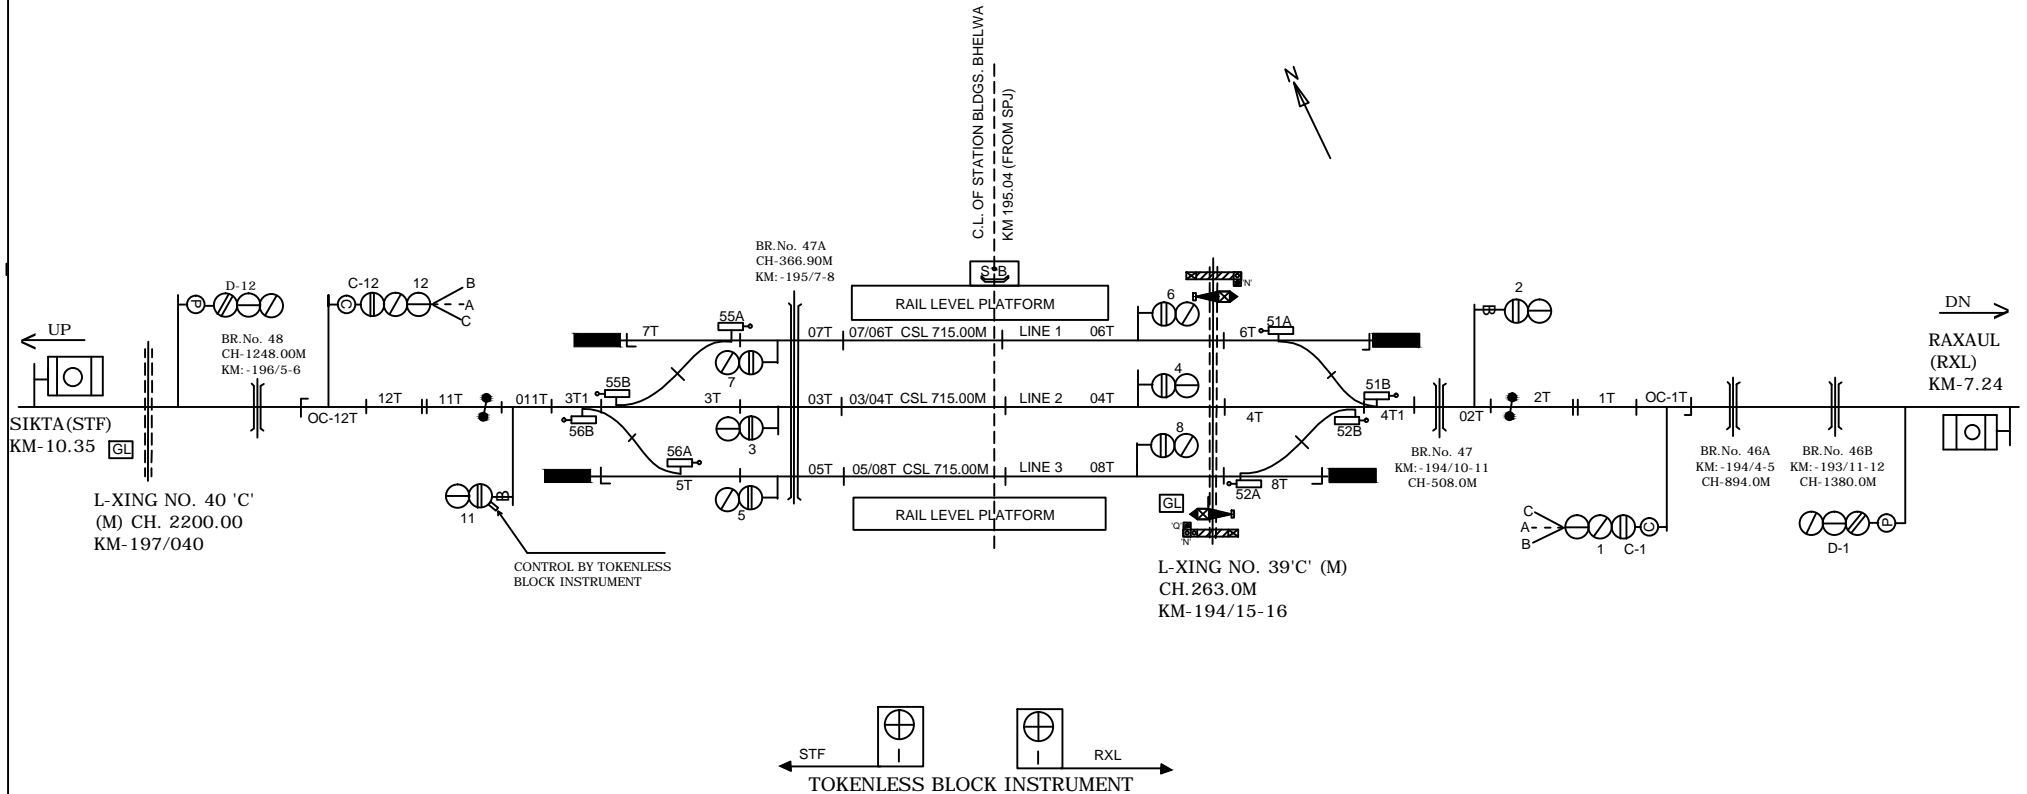

BHELWA STATION

भेलवा स्टेशन

EAST CENTRAL RAILWAY SAMASTIPUR DIVISION				STATION WORKING RULE DIAGRAM MACL, STD-II (R) CLASS 'B'	BHELWA	SWRD NO.-
	SR.DSTE/SPJ	DSTE/SPJ	SSE/SIG	TO SUTT SIP NO. ECR/SIP/SPJ/555/2011 ALT-IV		DY.CSTE/C-I/SPJ 2010/RD/06