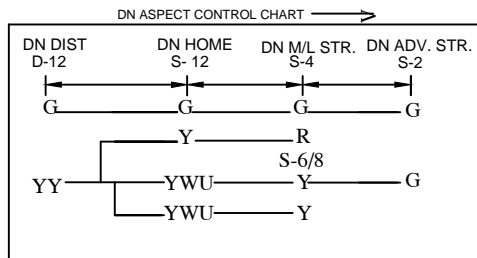

IMLI STATION इमली स्टेशन

NOTE:
MAGNETO TELEPHONE PROVIDED BETWEEN PANEL CABIN & L.C. GATE
NO.: -3'C', 3D'C' BETWEEN IMLI-OLP 5'C' BETWEEN SLNA-IMLI.

CLASS OF STATION : B
STD OF SIG & INTERLOCKING: STD-II

EAST CENTRAL RAILWAY SAMASTIPUR DIVISION				STATION WORKING RULE DIAGRAM MACL, STD-II, CLASS 'B'	IMLI	SWRD NO. -
	SR.DSTE/SPJ	DSTE/SPJ	JE/DRG	TO SUIT SIP NO. ECR/SIP/SPJ/400/2006 ALT-VI		SR.DSTE/SPJ 2018/RD/21