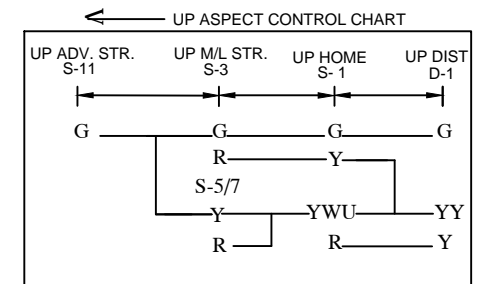

IMLI STATION इमली स्टेशन

NOTE:
MAGNETO TELEPHONE PROVIDED BETWEEN PANEL CABIN & L.C. GATE
NO.: -3'C', 3D'C' BETWEEN IMLI-OLP 5'C' BETWEEN SLNA-IMLI.

CLASS OF STATION : B
STD OF SIG & INTERLOCKING: STD-II

EAST CENTRAL RAILWAY SAMASTIPUR DIVISION				STATION WORKING RULE DIAGRAM MACL, STD-II, CLASS 'B'	IMLI	SWRD NO. -
	SR.DSTE/SPJ	DSTE/SPJ	JE/DRG	TO SUIT SIP NO. ECR/SIP/SPJ/400/2006 ALT-VI		SR.DSTE/SPJ 2018/RD/21