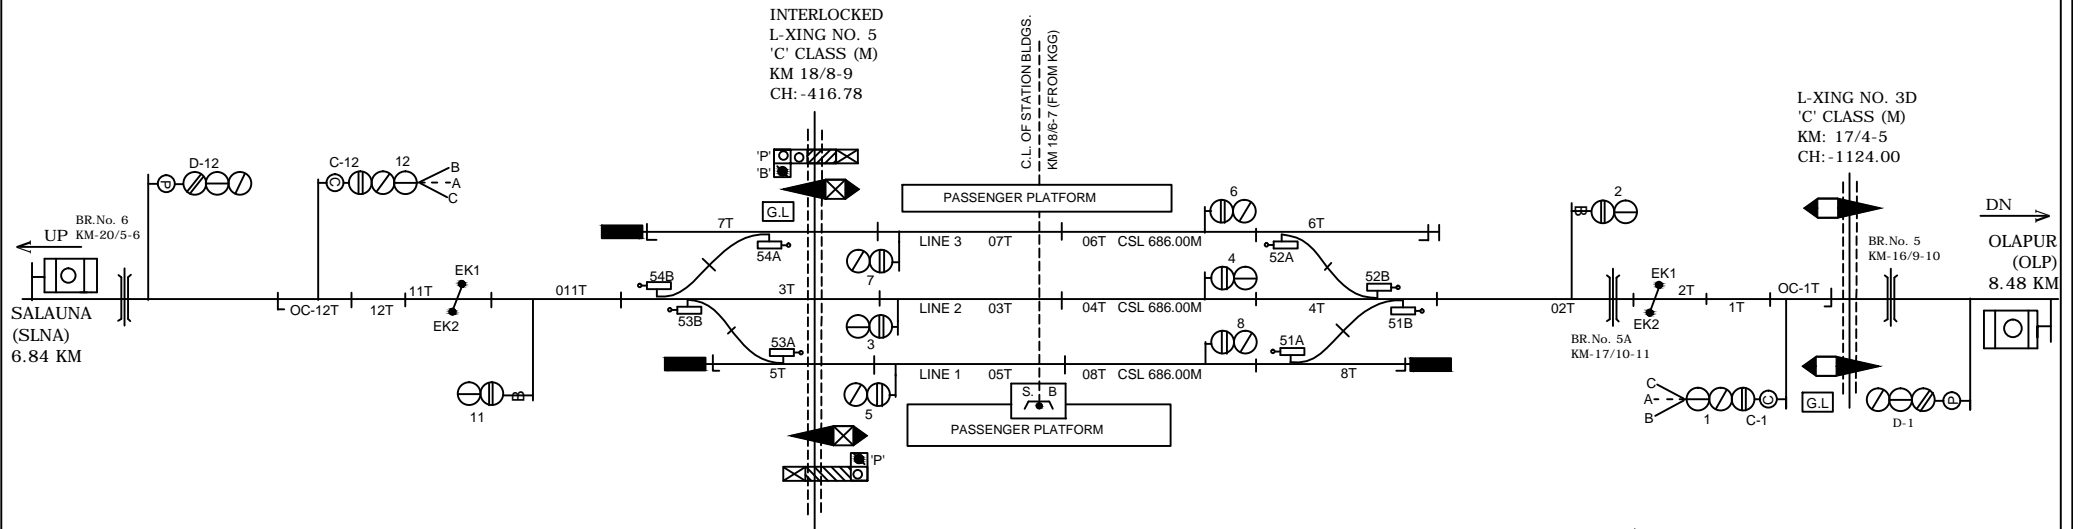

IMLI STATION इमली स्टेशन

NOTE:
MAGNETO TELEPHONE PROVIDED BETWEEN PANEL CABIN & L.C. GATE
NO.: -3'C', 3D'C' BETWEEN IMLI-OLP 5'C' BETWEEN SLNA-IMLI.

CLASS OF STATION : B
STD OF SIG & INTERLOCKING: STD-II

EAST CENTRAL RAILWAY SAMASTIPUR DIVISION				STATION WORKING RULE DIAGRAM MACL, STD-II, CLASS 'B'	IMLI	SWRD NO. -
	SR.DSTE/SPJ	DSTE/SPJ	JE/DRG	TO SUIT SIP NO. ECR/SIP/SPJ/400/2006 ALT-VI		SR.DSTE/SPJ 2018/RD/21