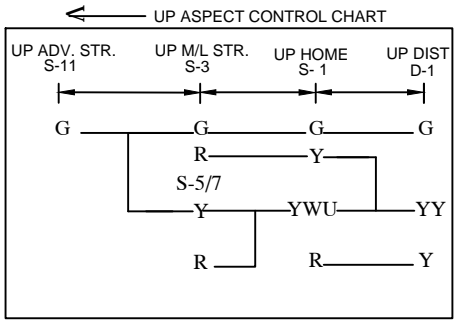

NAYANAGAR STATION

नयानगर स्टेशन

NOTE:
MAGNETO TELEPHONE PROVIDED BETWEEN PANEL CABIN AND GATE
NO.-: 5'C, 6'C, 7'C, 7A'C & 8'C BETWEEN NWC-HPO AND 9'C, 10'C,
11'C & 12'C BETWEEN ROA-NWC.

CLASS OF STATION : B
STD OF SIG & INTERLOCKING: STD-II

EAST CENTRAL RAILWAY SAMASTIPUR DIVISION	SR.DSTE/SPJ	DSTE/SPJ	JE/DRG	STATION WORKING RULE DIAGRAM MACL, STD-II CLASS 'B'	NAYANAGAR	SWRD NO.-
				TO SUIT SIP NO. ECR/SIP/SPJ/396/2006 ALT-VI		SR.DSTE/SPJ 2018/RD/17