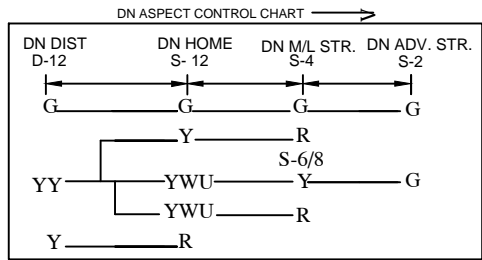

NAYANAGAR STATION

नयानगर स्टेशन

NOTE:
MAGNETO TELEPHONE PROVIDED BETWEEN PANEL CABIN AND GATE
NO.-: 5'C, 6'C, 7'C, 7A'C & 8'C BETWEEN NWC-HPO AND 9'C, 10'C,
11'C & 12'C BETWEEN ROA-NWC.

CLASS OF STATION : B
STD OF SIG & INTERLOCKING: STD-II

EAST CENTRAL RAILWAY SAMASTIPUR DIVISION	SR.DSTE/SPJ	DSTE/SPJ	JE/DRG	STATION WORKING RULE DIAGRAM MACL, STD-II CLASS 'B'	NAYANAGAR	SWRD NO.-
				TO SUIT SIP NO. ECR/SIP/SPJ/396/2006 ALT-VI		SR.DSTE/SPJ 2018/RD/17