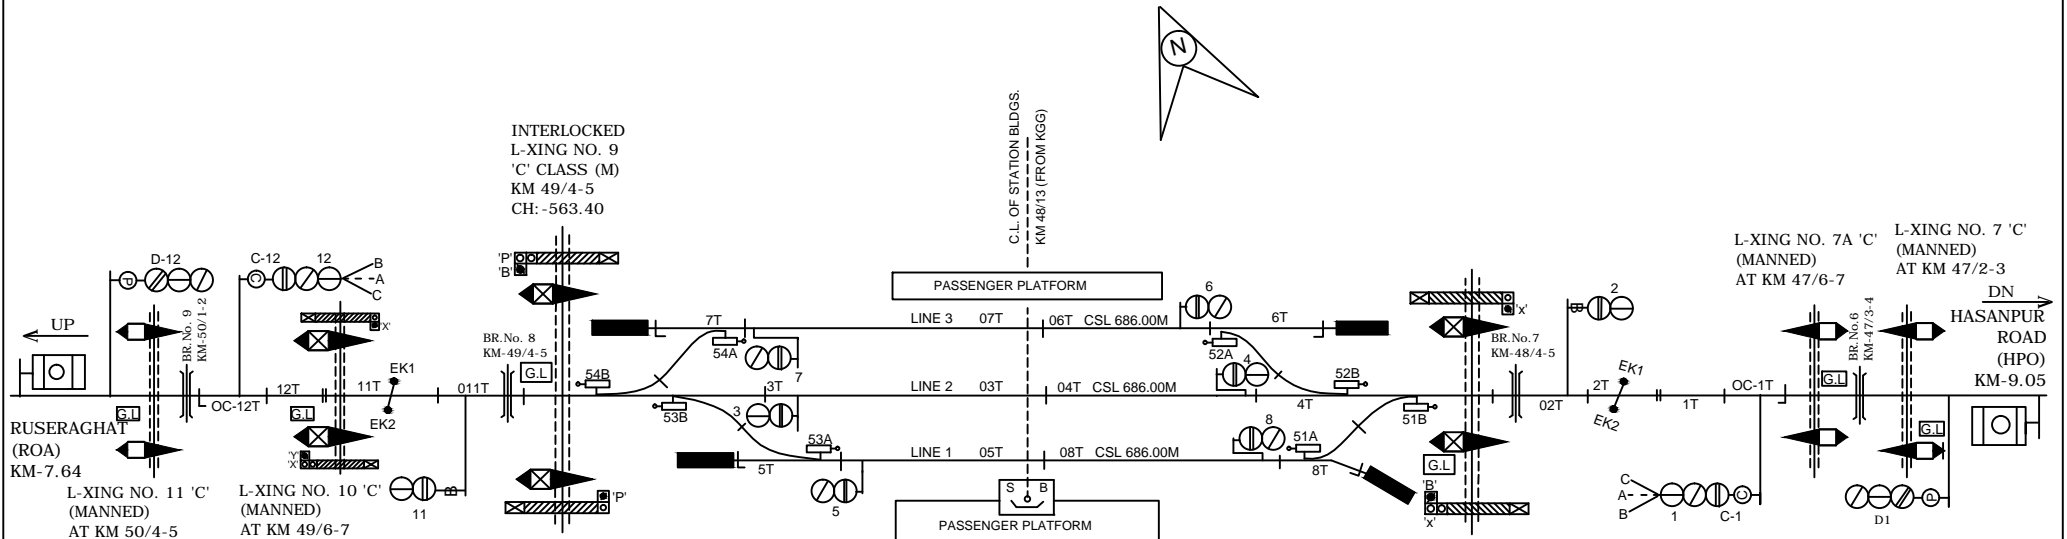

NAYANAGAR STATION

नयानगर स्टेशन

NOTE:
MAGNETO TELEPHONE PROVIDED BETWEEN PANEL CABIN AND GATE
NO.-: 5'C, 6'C, 7'C, 7A'C & 8'C BETWEEN NWC-HPO AND 9'C, 10'C,
11'C & 12'C BETWEEN ROA-NWC.

CLASS OF STATION : B
STD OF SIG & INTERLOCKING: STD-II

EAST CENTRAL RAILWAY SAMASTIPUR DIVISION	SR.DSTE/SPJ	DSTE/SPJ	JE/DRG	STATION WORKING RULE DIAGRAM MACL, STD-II CLASS 'B'	NAYANAGAR	SWRD NO.-
				TO SUIT SIP NO. ECR/SIP/SPJ/396/2006 ALT-VI		SR.DSTE/SPJ 2018/RD/17