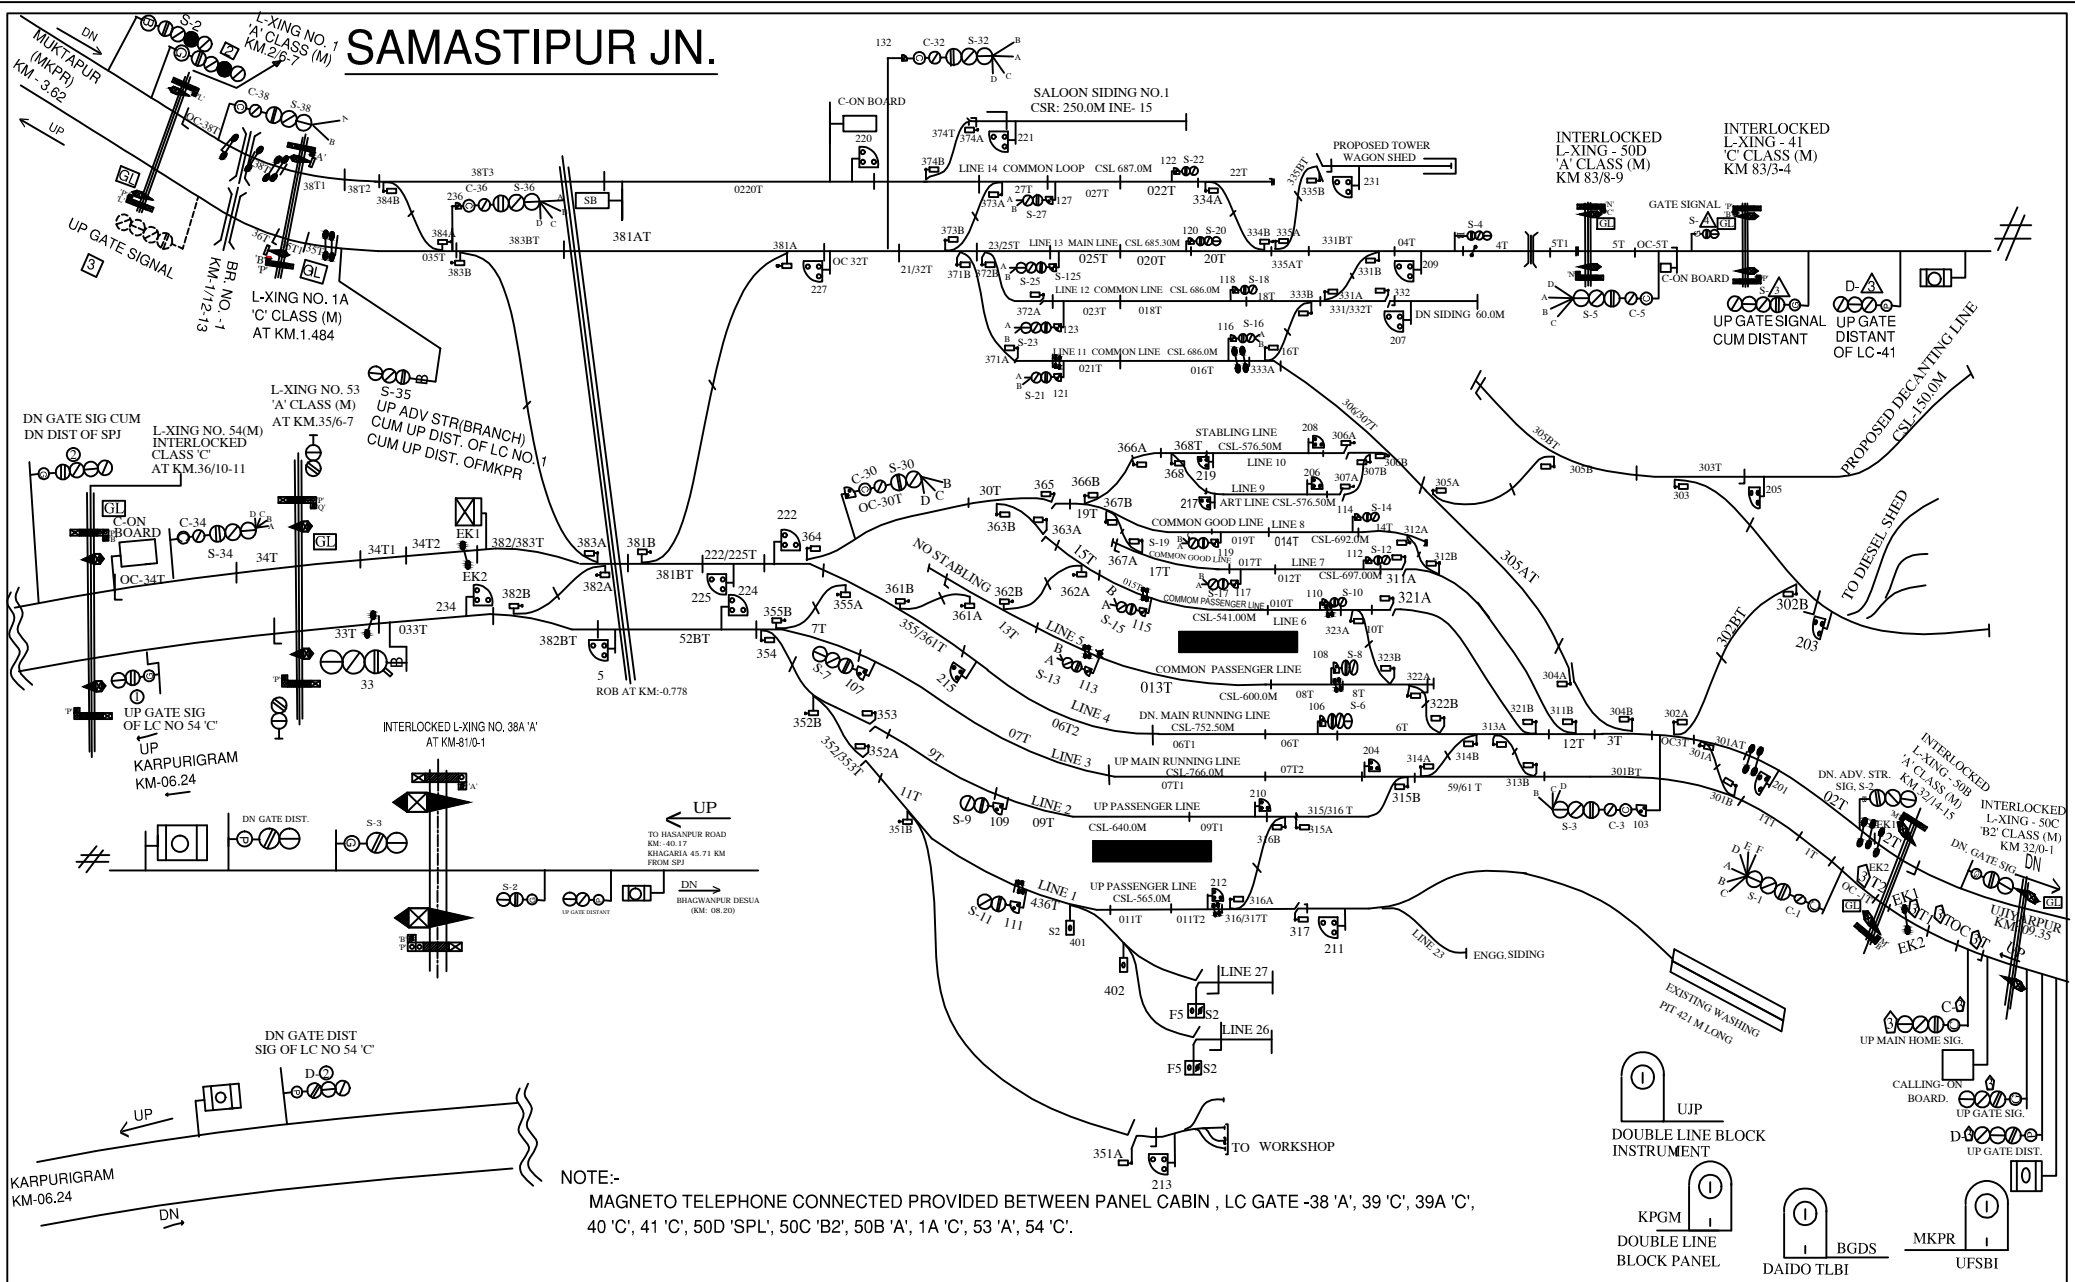

SAMASTIPUR JN.

CLASS OF STATION : B
 STD OF SIG & INTERLOCKING: STD-II R

EAST CENTRAL RAILWAY
 SAMASTIPUR DIVISION

STATION WORKING RULE DIAGRAM
 MA CL, STD-II R CLASS 'B'

SAMASTIPUR

SWRD NO.-
 SR.DSTE/PJ
 2019(RD)/08