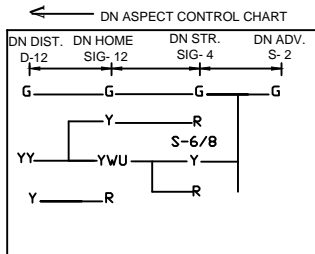

## परमजीवर ताराजीवर स्टेशन

NOTE:-  
MAGNETO TELEPHONE PROVIDED BETWEEN PANEL ROOM GATE NO.9,10,11,12,15.

CLASS OF STATION : B  
STD OF SIG & INTERLOCKING: STD-III

EAST CENTRAL RAILWAY  
SAMASTIPUR DIVISION