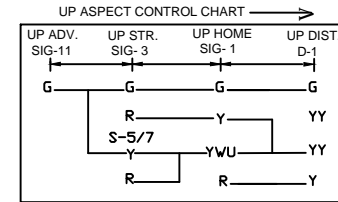

## परमजीवर ताराजीवर स्टेशन

NOTE:-  
MAGNETO TELEPHONE PROVIDED BETWEEN PANEL ROOM GATE NO.9,10,11,12,15.

CLASS OF STATION : B  
STD OF SIG & INTERLOCKING: STD-III

EAST CENTRAL RAILWAY  
SAMASTIPUR DIVISION