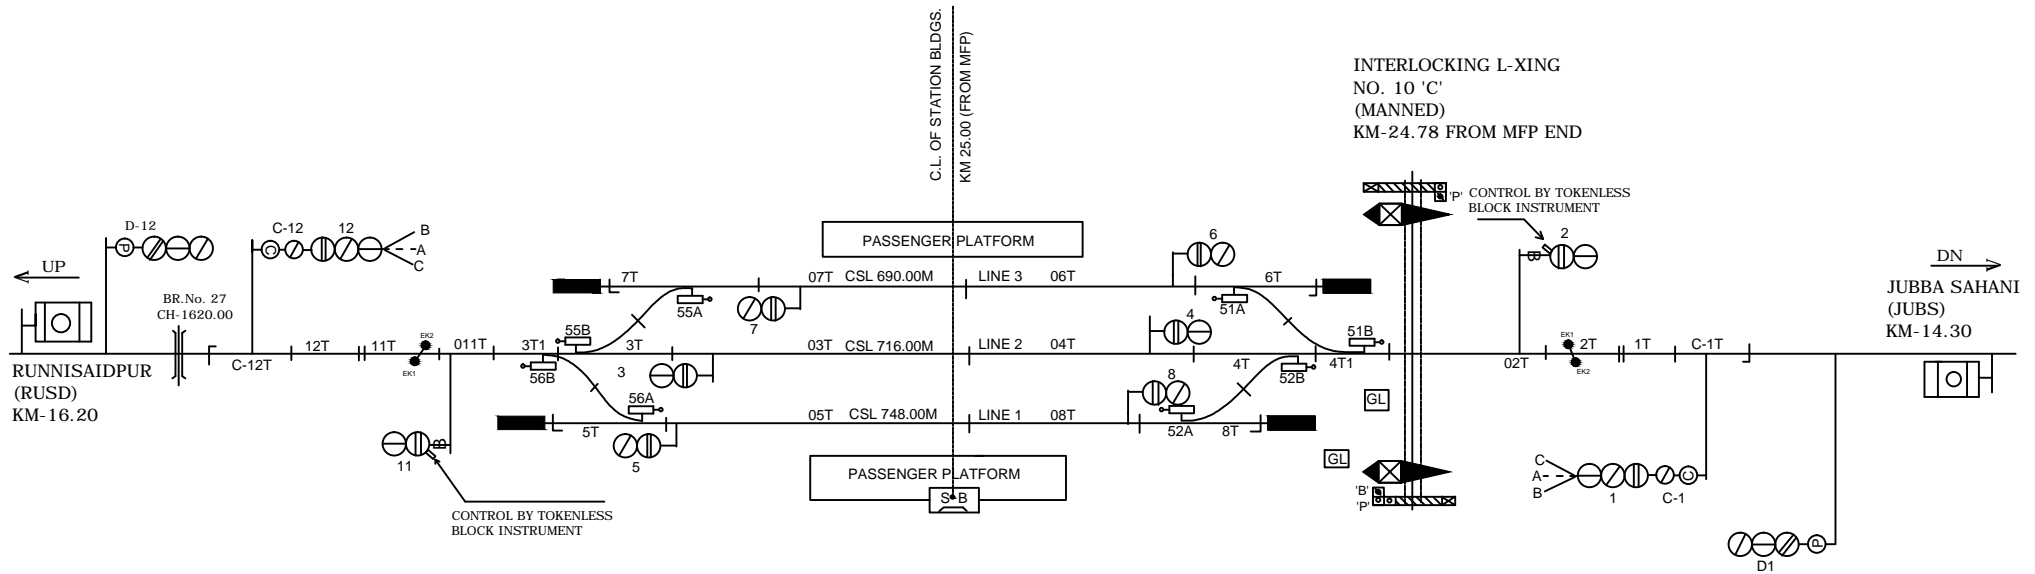

## परमजीवर ताराजीवर स्टेशन

NOTE:-  
MAGNETO TELEPHONE PROVIDED BETWEEN PANEL ROOM GATE NO.9,10,11,12,15.

CLASS OF STATION : B  
STD OF SIG & INTERLOCKING: STD-III

EAST CENTRAL RAILWAY  
SAMASTIPUR DIVISION

STATION WORKING RULE DIAGRAM  
MACL, STD-II (C), CLASS 'B'

PARAMJIWAR  
TARAJIWAR

SWRD NO. -

DY.CSTE/C/I/SPJ  
2011/RD/11

SR.DSTE/SPJ

DSTE/SPJ

JE/DRG

TO SUIT SIP NO. ECR/SIP/SPJ/431/2007 ALT-VIII