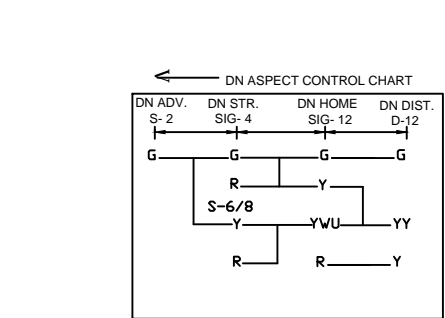

GARHA STATION

गरहा स्टेशन

INTERLOCKING
L-XING NO. 26 'C'
(MANNED)
CH.900.00
KM-48.00

NOTE:-
MAGNETO TELEPHONE PROVIDED BETWEEN PANEL CABIN GATE NO.25,26,27,28,29.

CLASS OF STATION : B
STD OF SIG & INTERLOCKING: STD-II ®

EAST CENTRAL RAILWAY SAMASTIPUR DIVISION				STATION WORKING RULE DIAGRAM MACL, STD-II ®, CLASS 'B'	GARHA	SWRD NO.-
	SR.DSTE/SPJ	DSTE/SPJ	JE/DRG	TO SUIT SIP NO. ECR/SIP/SPJ/439/2010 ALT-V		DY.CSTE/C-I/SPJ 2010/RD/11