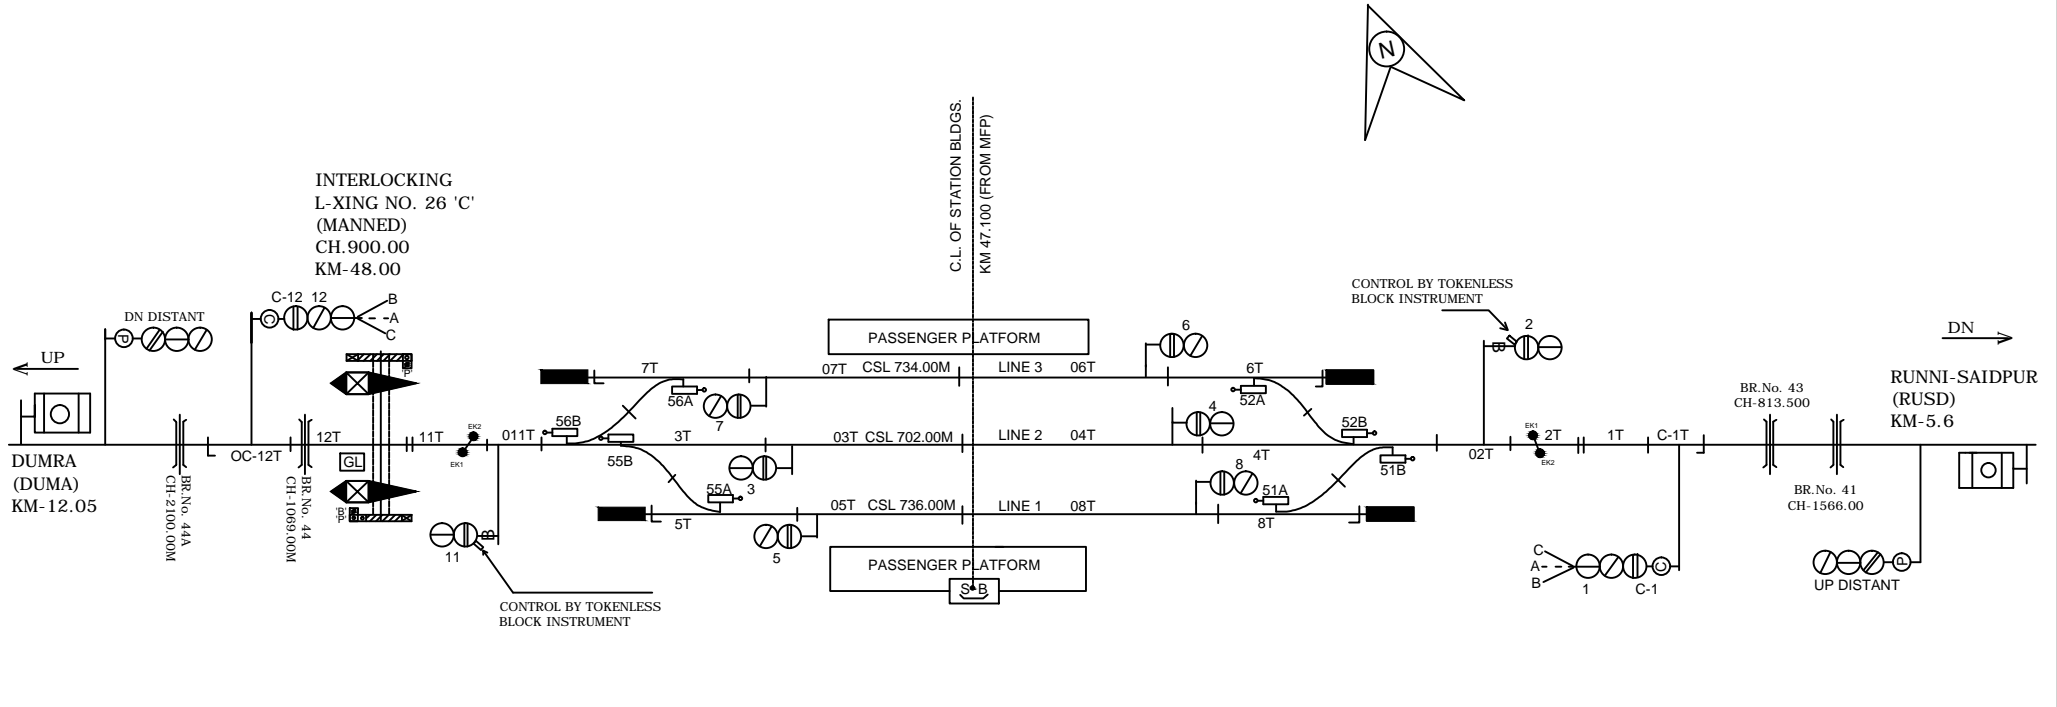

GARHA STATION

गरहा स्टेशन

INTERLOCKING
L-XING NO. 26 'C'
(MANNED)
CH.900.00
KM-48.00

NOTE:-
MAGNETO TELEPHONE PROVIDED BETWEEN PANEL CABIN GATE NO.25,26,27,28,29.

CLASS OF STATION : B
STD OF SIG & INTERLOCKING: STD-II ®

EAST CENTRAL RAILWAY SAMASTIPUR DIVISION				STATION WORKING RULE DIAGRAM MACL, STD-II ®, CLASS 'B'	GARHA	SWRD NO.-
	SR.DSTE/SPJ	DSTE/SPJ	JE/DRG	TO SUIT SIP NO. ECR/SIP/SPJ/439/2010 ALT-V		DY.CSTE/C-I/SPJ 2010/RD/11