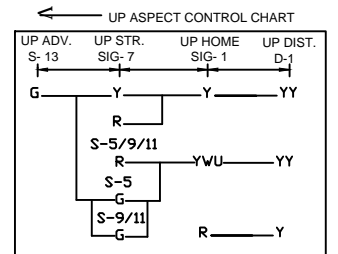

SITAMARHI STATION

सीतामढी स्टेशन

NOTE:-
MAGNETO TELEPHONE PROVIDED BETWEEN PANEL CABIN GATE NO. 54'C, 55'C, 56'A'
BETWEEN SMI-PSZ AND 57'C, 58'A', 59'C AND 60'C BETWEEN SMI-RGA.

CLASS OF STATION : B
STD OF SIG & INTERLOCKING: STD-II ®

EAST CENTRAL RAILWAY SAMASTIPUR DIVISION	STATION WORKING RULE DIAGRAM MACL, STD-II ®, CLASS 'B'	SITAMARHI	SWRD NO.-
			DY.CSTE/C-I/SPJ 2010/RD/02
SR.DSTE/SPJ	DSTE/SPJ	JE/DRG	TO SUIT SIP NO. ECR/SIP/SPJ/364/2009 ALT-VIII