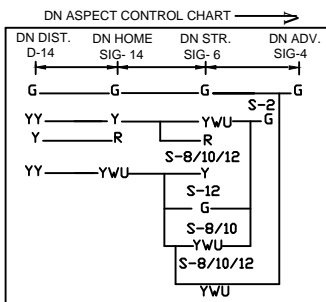

SITAMARHI STATION

सीतामढी स्टेशन

NOTE:-
MAGNETO TELEPHONE PROVIDED BETWEEN PANEL CABIN GATE NO. 54'C, 55'C, 56'A'
BETWEEN SMI-PSZ AND 57'C, 58'A', 59'C AND 60'C BETWEEN SMI-RGA.

CLASS OF STATION : B
STD OF SIG & INTERLOCKING: STD-II ®

EAST CENTRAL RAILWAY SAMASTIPUR DIVISION	STATION WORKING RULE DIAGRAM MACL, STD-II ®, CLASS 'B'	SITAMARHI	SWRD NO.-
			DY.CSTE/C-I/SPJ 2010/RD/02
SR.DSTE/SPJ	DSTE/SPJ	JE/DRG	TO SUIT SIP NO. ECR/SIP/SPJ/364/2009 ALT-VIII