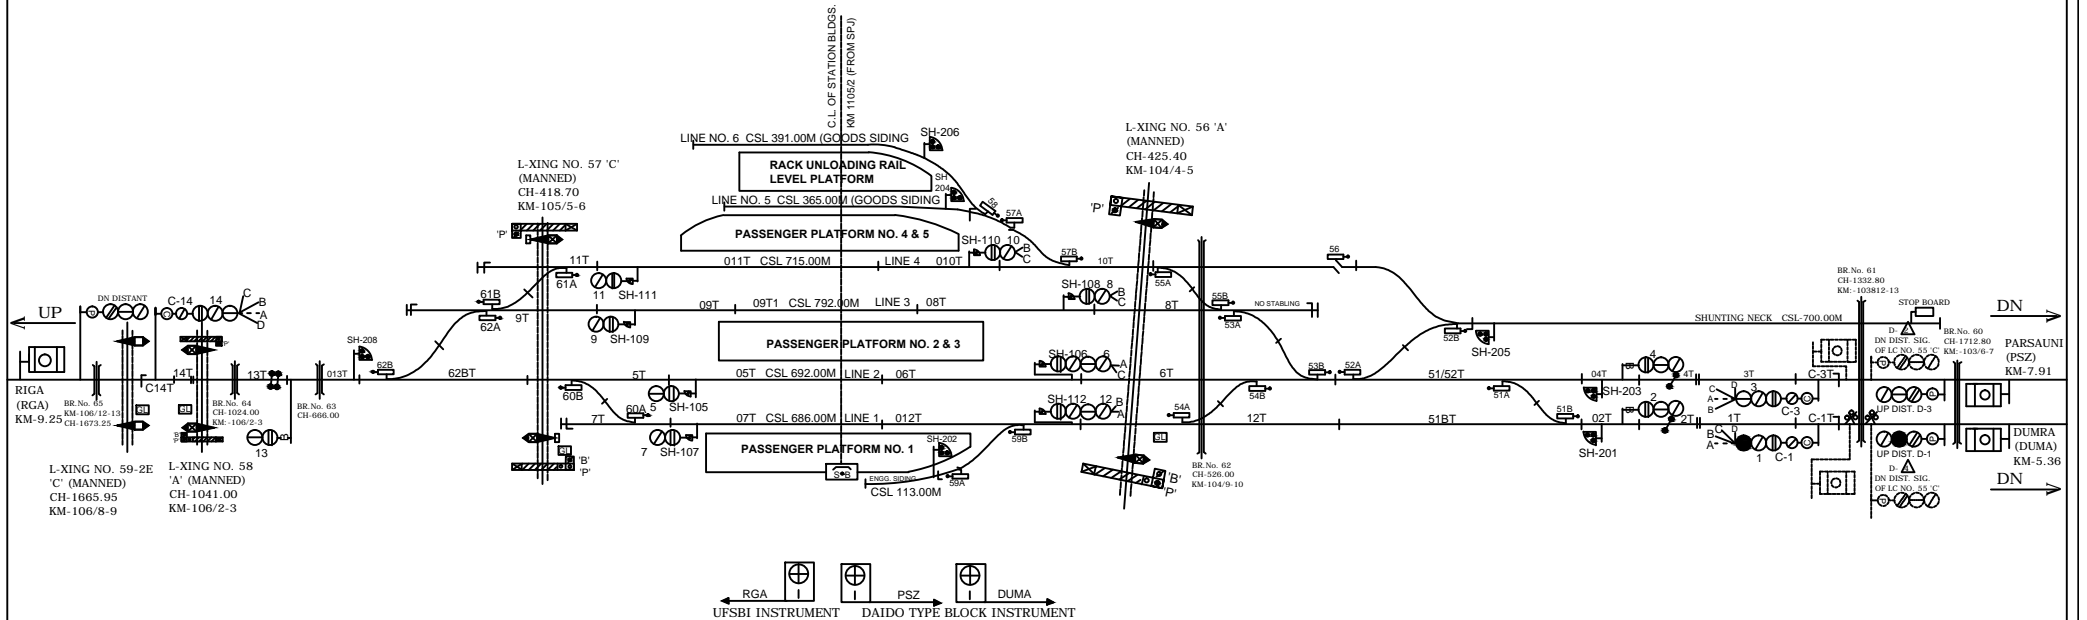

SITAMARHI STATION

सीतामढी स्टेशन

NOTE:-
MAGNETO TELEPHONE PROVIDED BETWEEN PANEL CABIN GATE NO. 54'C, 55'C, 56'A'
BETWEEN SMI-PSZ AND 57'C, 58'A', 59'C AND 60'C BETWEEN SMI-RGA.

CLASS OF STATION : B
STD OF SIG & INTERLOCKING: STD-II ®

EAST CENTRAL RAILWAY SAMASTIPUR DIVISION	STATION WORKING RULE DIAGRAM MACL, STD-II ®, CLASS 'B'	SITAMARHI	SWRD NO.-
			DY.CSTE/C-I/SPJ 2010/RD/02
SR.DSTE/SPJ	DSTE/SPJ	JE/DRG	TO SUIT SIP NO. ECR/SIP/SPJ/364/2009 ALT-VIII