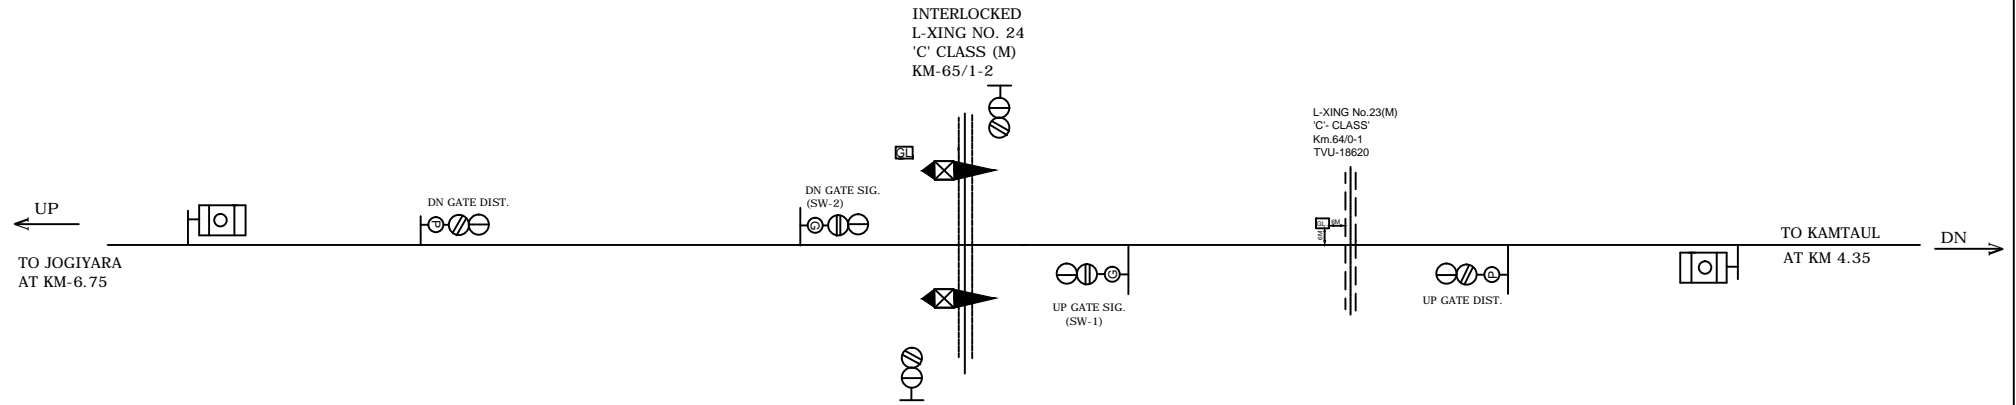

L.C NO.24'C'

NOTE: -
MAGNETO TELEPHONE PROVIDED BETWEEN L.C. No. 24'C' AND KAMTAUL.

<p>पूर्व मध्य रेलवे E.C. RAILWAY SAMASTIPUR DIVISION समस्तीपुर मंडल</p>				<p>STATION WORKING RULE DIAGRAM OF L-XING No.24'C' BETWEEN KAMTAUL AND JOGIYARA AT KM 65/1-2</p>	<p>NOT TO SCALE SWRD NO. SR./DSTE/SPJ 2017(RD)/06</p>
	SR.DSTE/SPJ	DSTE/SPJ	JE/DRG		