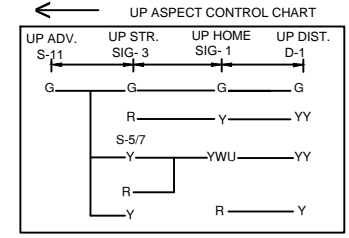

KHAJAOULI STATION

खजौली स्टेशन

NOTE:- MAGNETO TELEPHONE CONNECTED PROVIDED BETWEEN PANEL CABIN , LC GATE NO - 25'C, 26'C & 27'C BETWEEN RJA-KJI AND 28'C, 29'C, 30'C, 31'C, 32'C & 33'C BETWEEN KJI-JYG.

CLASS OF STATION : B
STD OF SIG & INTERLOCKING: STD-II®

EAST CENTRAL RAILWAY SAMASTIPUR DIVISION	SR.DSTE/SPJ	DSTE/SPJ	JE/DRG	STATION WORKING RULE DIAGRAM MACL, STD-III, CLASS 'B'	KHAJOULI	SWRD NO.-
				TO SUIT SIP NO. ECR/SIP/SPJ/383/2007 ALT-IX		SR.DSTE/SPJ/ 2020/RD/05