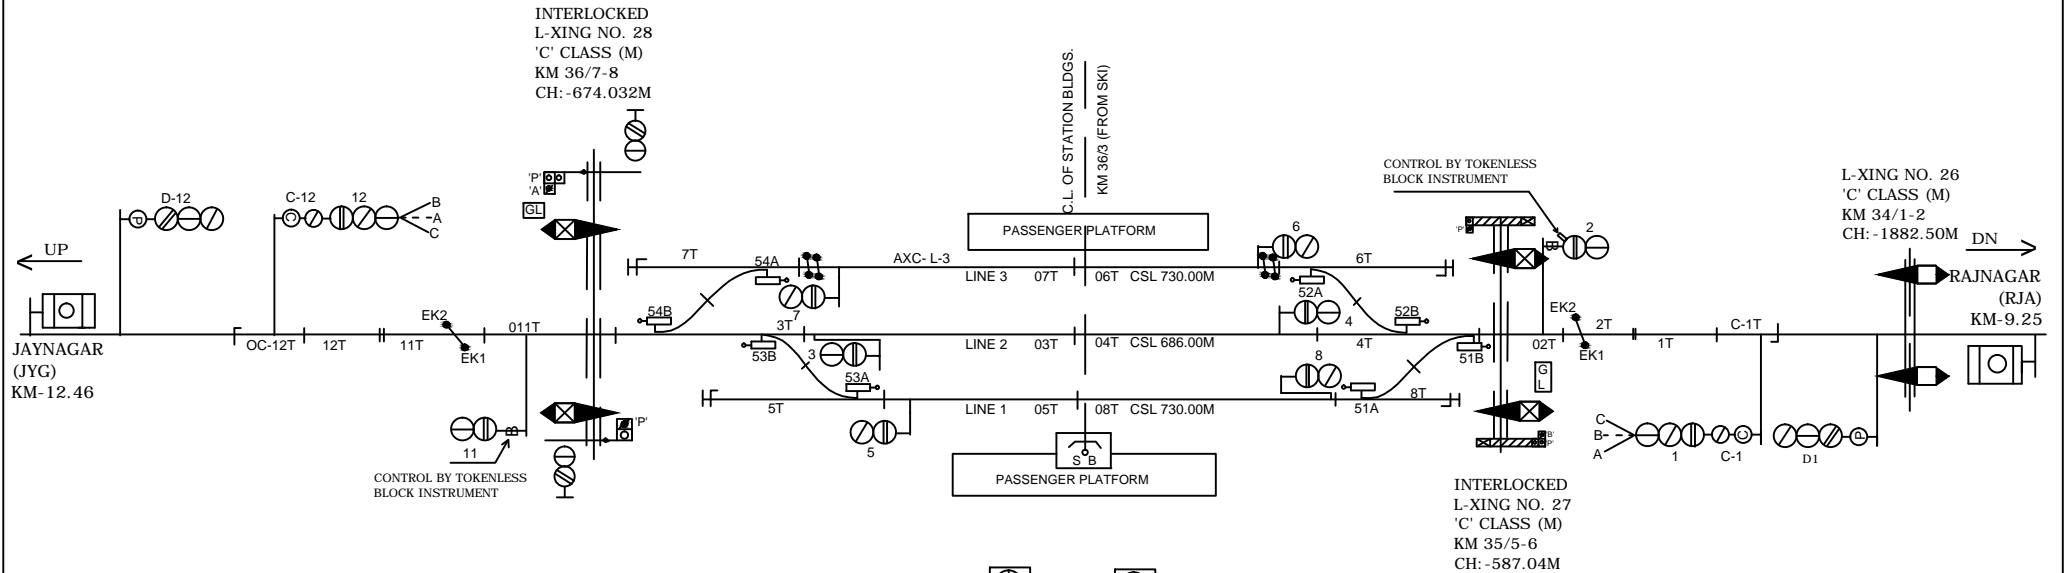

KHAJAOULI STATION

खजौली स्टेशन

NOTE:- MAGNETO TELEPHONE CONNECTED PROVIDED BETWEEN PANEL CABIN , LC GATE NO - 25'C, 26'C & 27'C BETWEEN RJA-KJI AND 28'C, 29'C, 30'C, 31'C, 32'C & 33'C BETWEEN KJI-JYG.

CLASS OF STATION : B
STD OF SIG & INTERLOCKING: STD-II®

EAST CENTRAL RAILWAY SAMASTIPUR DIVISION	SR.DSTE/SPJ	DSTE/SPJ	JE/DRG	STATION WORKING RULE DIAGRAM MACL, STD-III, CLASS 'B'	KHAJOULI	SWRD NO.-
				TO SUIT SIP NO. ECR/SIP/SPJ/383/2007 ALT-IX		SR.DSTE/SPJ/ 2020/RD/05