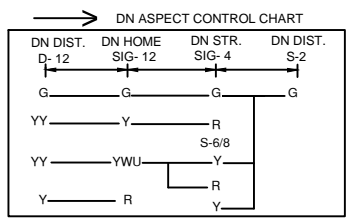

KHAJAOULI STATION

खजौली स्टेशन

NOTE:- MAGNETO TELEPHONE CONNECTED PROVIDED BETWEEN PANEL CABIN , LC GATE NO - 25'C, 26'C & 27'C BETWEEN RJA-KJI AND 28'C, 29'C, 30'C, 31'C, 32'C & 33'C BETWEEN KJI-JYG.

CLASS OF STATION : B
STD OF SIG & INTERLOCKING: STD-II®

EAST CENTRAL RAILWAY SAMASTIPUR DIVISION	SR.DSTE/SPJ	DSTE/SPJ	JE/DRG	STATION WORKING RULE DIAGRAM MACL, STD-III, CLASS 'B'	KHAJOULI	SWRD NO.-
				TO SUIT SIP NO. ECR/SIP/SPJ/383/2007 ALT-IX		SR.DSTE/SPJ/ 2020/RD/05