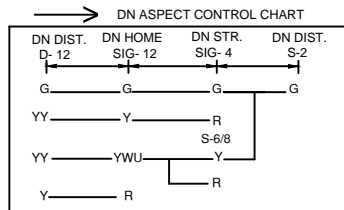

## राजनगर स्टेशन

NOTE:-  
MAGNETO TELEPHONE CONNECTED PROVIDED BETWEEN PANEL CABIN , LC GATE -16'C, 17'C,  
18'C 20'C BETWEEN MBI-RJA AND 21'C 22'C, 23'C & 24'C BETWEEN RJA-KJI.

CLASS OF STATION : B  
STD OF SIG & INTERLOCKING: STD-II®