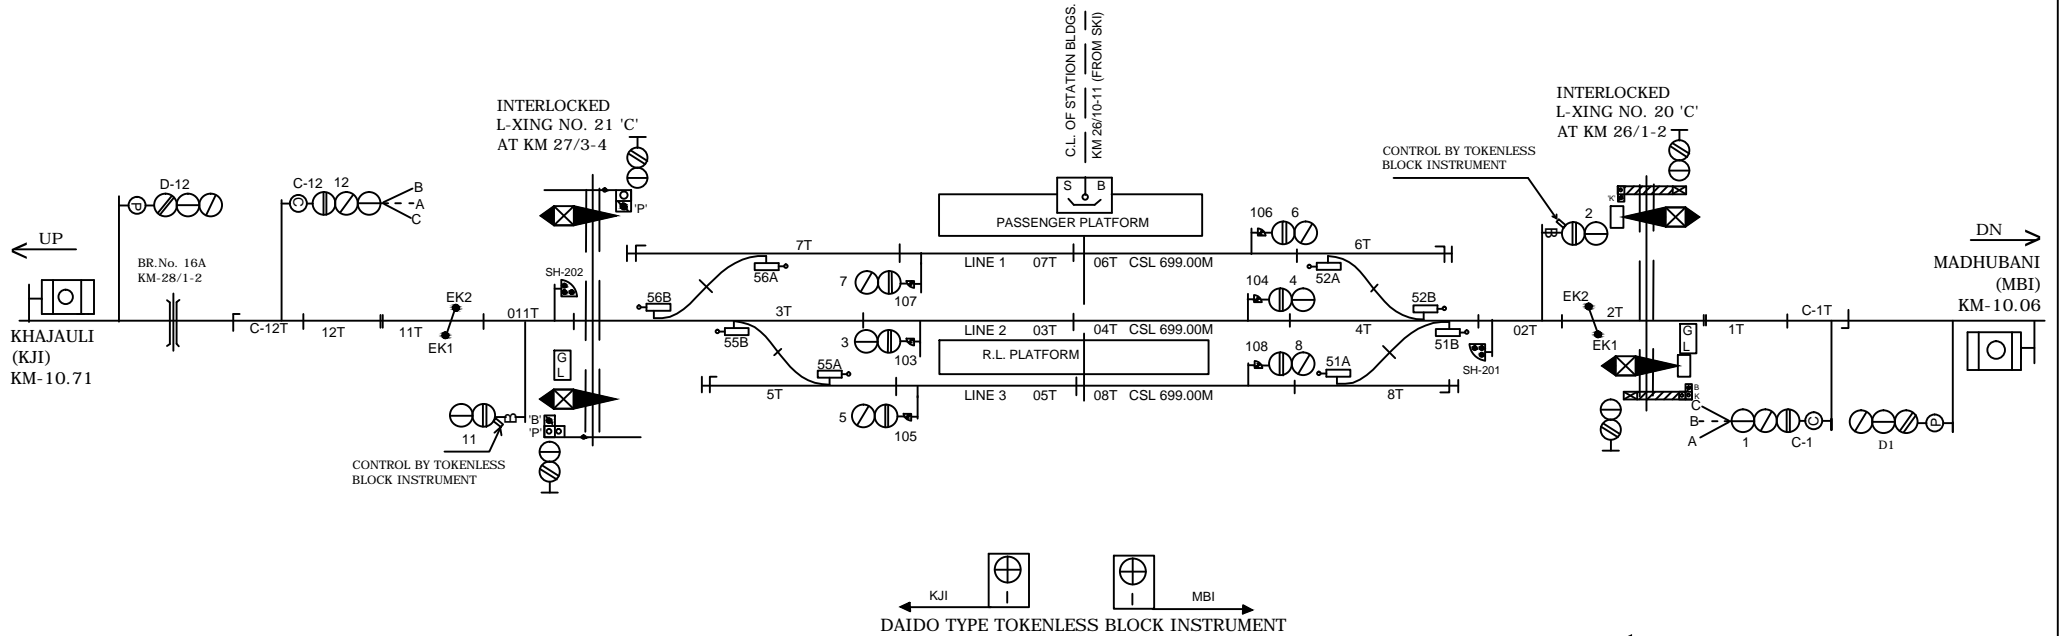

# RAJNAGAR STATION

## राजनगर स्टेशन

NOTE:-  
MAGNETO TELEPHONE CONNECTED PROVIDED BETWEEN PANEL CABIN , LC GATE -16'C, 17'C,  
18'C 20'C BETWEEN MBI-RJA AND 21'C 22'C, 23'C & 24'C BETWEEN RJA-KJI.

CLASS OF STATION : B  
STD OF SIG & INTERLOCKING: STD-II®

EAST CENTRAL RAILWAY SAMASTIPUR DIVISION	SR.DSTE/SPJ	DSTE/SPJ	JE/DRG	STATION WORKING RULE DIAGRAM MACL, STD-III, CLASS 'B'	RAJNAGAR	SWRD NO.-
				TO SUIT SIP NO. ECR/SIP/SPJ/382/2008 ALT-VII		DSTE/CON/SPJ/ 2008/RD/05