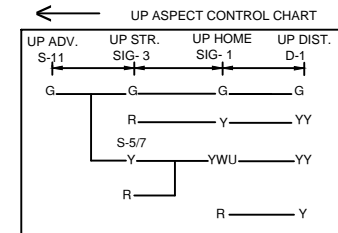

## राजनगर स्टेशन

NOTE:-  
MAGNETO TELEPHONE CONNECTED PROVIDED BETWEEN PANEL CABIN , LC GATE -16'C, 17'C,  
18'C 20'C BETWEEN MBI-RJA AND 21'C 22'C, 23'C & 24'C BETWEEN RJA-KJI.

CLASS OF STATION : B  
STD OF SIG & INTERLOCKING: STD-II®