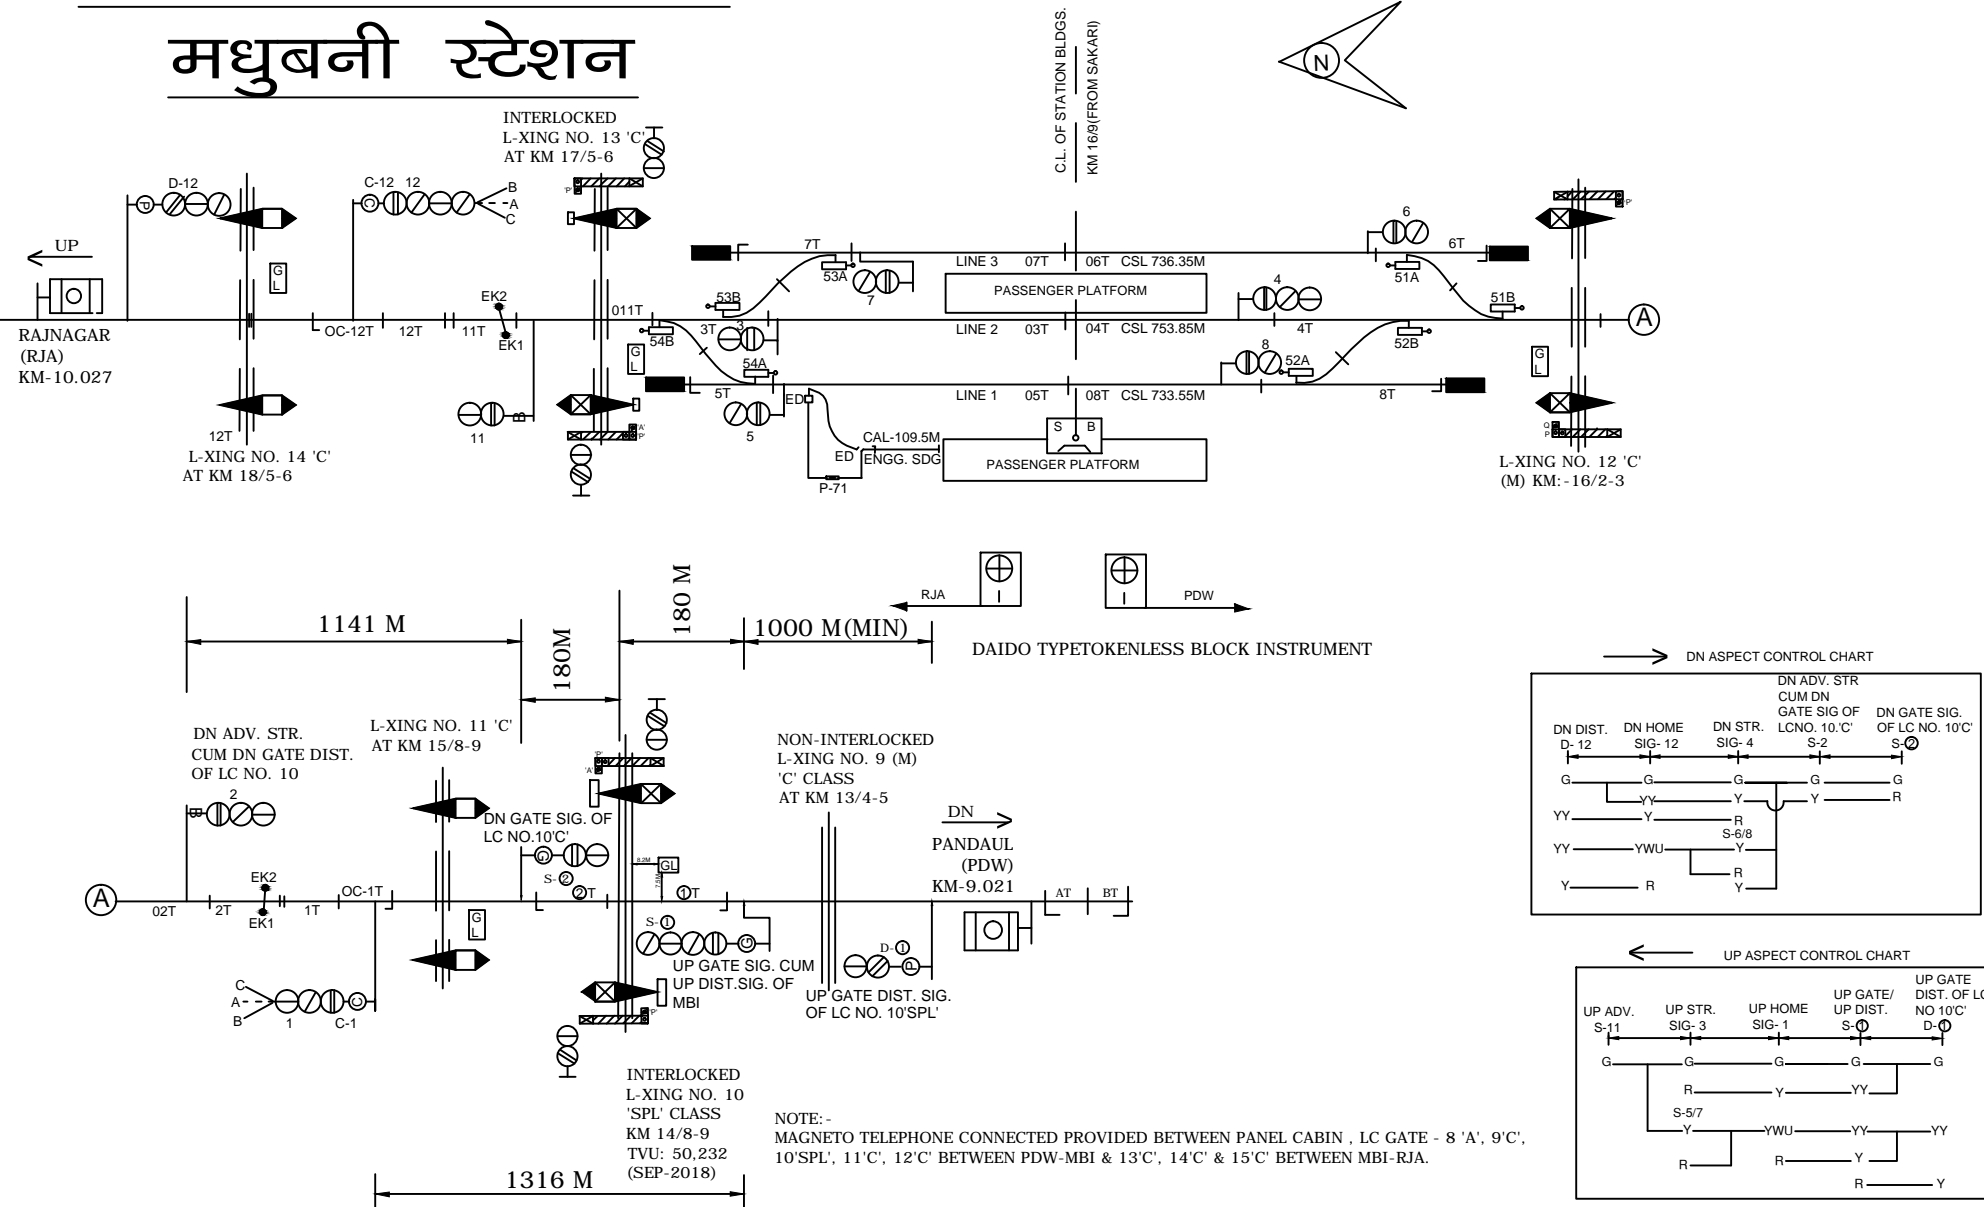

# MADHUBANI STATION

## मधुबनी स्टेशन

CLASS OF STATION : B  
STD OF SIG & INTERLOCKING: STD-II®

EAST CENTRAL RAILWAY SAMASTIPUR DIVISION	SR.DOM/SPJ	SR.DSTE/SPJ	JE/DRG	STATION WORKING RULE DIAGRAM MACL, STD-II®, CLASS 'B'	MADHUBANI	SWRD NO.-
				TO SUIT SIP NO. ECR/SIP/SPJ/381/2014, ALT-VII		SR.DSTE/SPJ/ 2019/RD/12