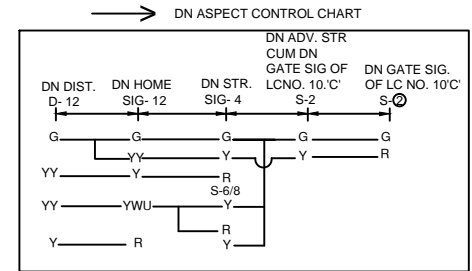

## मधुबनी स्टेशन

CLASS OF STATION : B  
STD OF SIG & INTERLOCKING: STD-II®

EAST CENTRAL RAILWAY SAMASTIPUR DIVISION	SR.DOM/SPJ	SR.DSTE/SPJ	JE/DRG	STATION WORKING RULE DIAGRAM MACL, STD-II®, CLASS 'B'	MADHUBANI	SWRD NO.-
				TO SUIT SIP NO. ECR/SIP/SPJ/381/2014, ALT-VII		SR.DSTE/SPJ/ 2019/RD/12