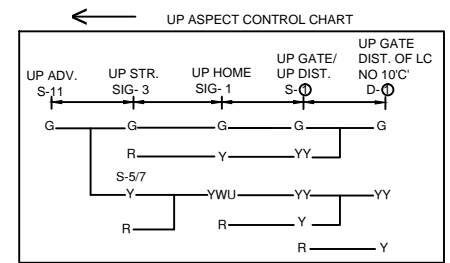

## मधुबनी स्टेशन

CLASS OF STATION : B  
STD OF SIG & INTERLOCKING: STD-II®

EAST CENTRAL RAILWAY SAMASTIPUR DIVISION	SR.DOM/SPJ	SR.DSTE/SPJ	JE/DRG	STATION WORKING RULE DIAGRAM MACL, STD-II®, CLASS 'B'	MADHUBANI	SWRD NO.-
				TO SUIT SIP NO. ECR/SIP/SPJ/381/2014, ALT-VII		SR.DSTE/SPJ/ 2019/RD/12