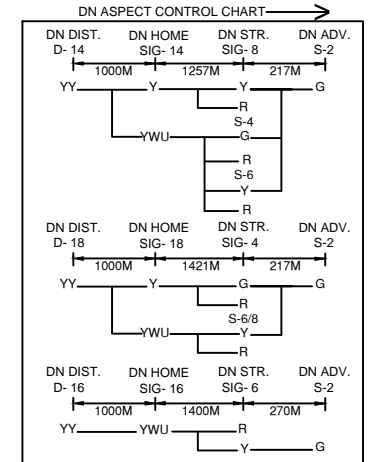

SAKRI STATION

सकरी स्टेशन

CLASS OF STATION : B
STD OF SIG & INTERLOCKING: STD-II (R)

EAST CENTRAL RAILWAY SAMASTIPUR DIVISION	SR.DSTE/SPJ	DSTE/SPJ	JE/DRG	STATION WORKING RULE DIAGRAM MACL, STD-II (R), CLASS 'B'	SAKARI	SWRD NO.-
				TO SUIT SIP NO. ECR/SIP/SPJ/373/2018 ALT-IV		DY.CSTE/CON/ SPJ/2018/R.D./04