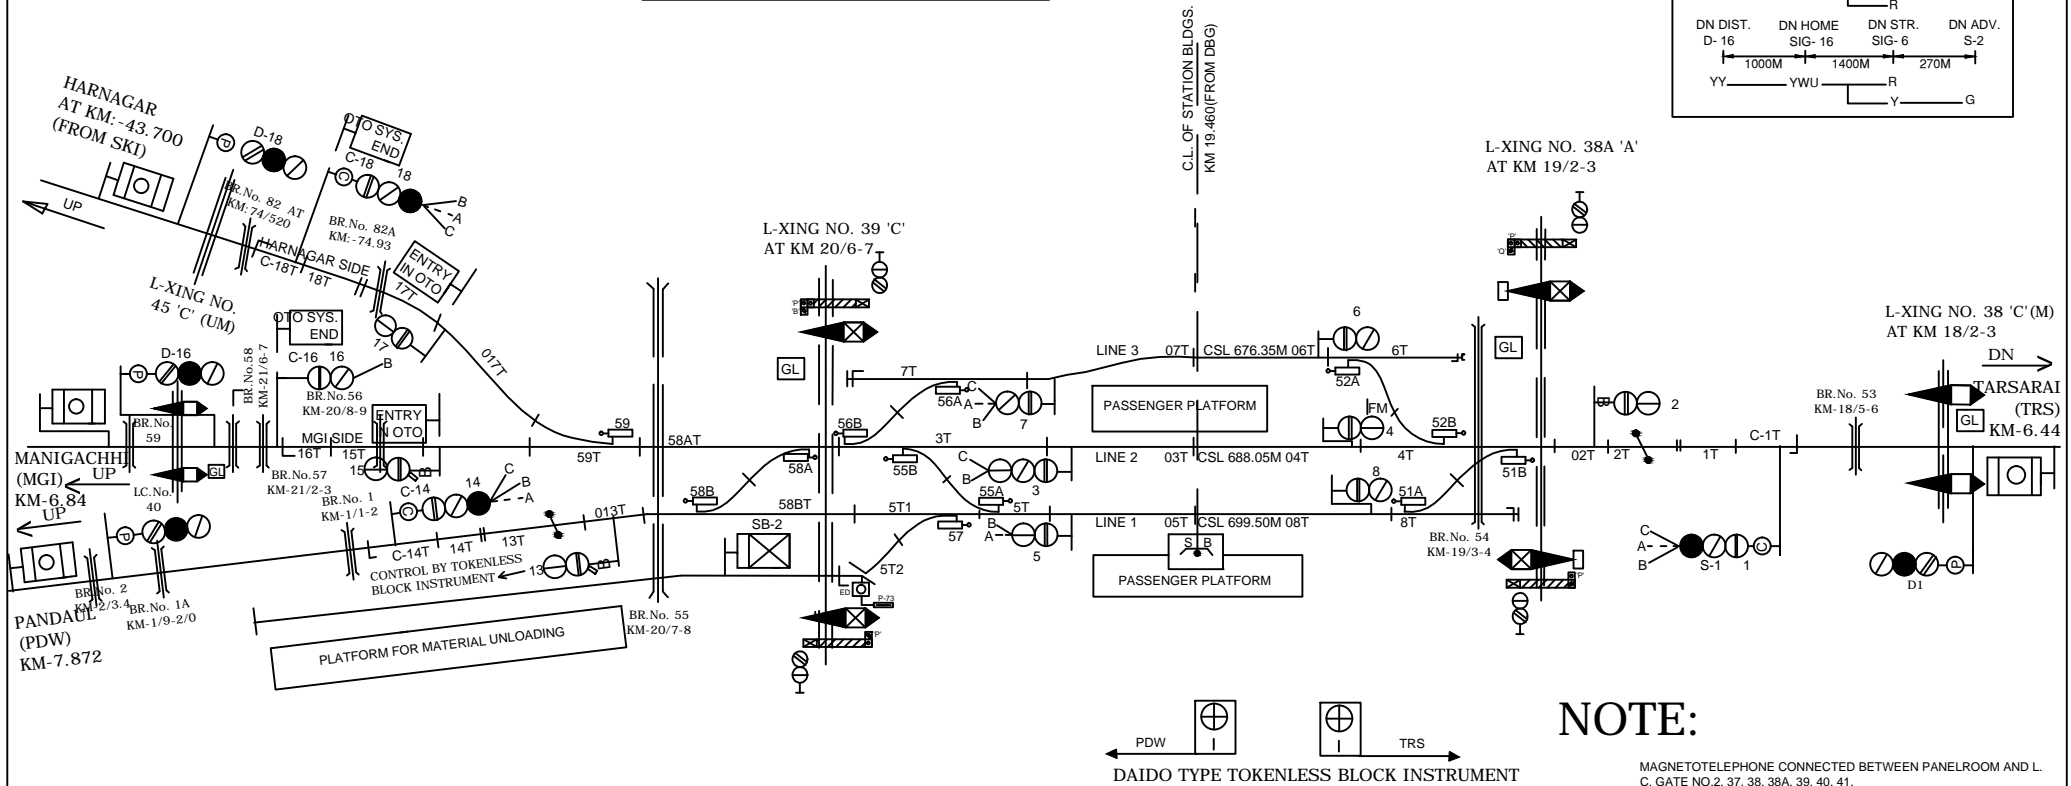

SAKRI STATION

सकरी स्टेशन

CLASS OF STATION : B
STD OF SIG & INTERLOCKING: STD-II (R)

EAST CENTRAL RAILWAY SAMASTIPUR DIVISION	SR.DSTE/SPJ	DSTE/SPJ	JE/DRG	STATION WORKING RULE DIAGRAM MACL, STD-II (R), CLASS 'B'	SAKARI	SWRD NO.-
				TO SUIT SIP NO. ECR/SIP/SPJ/373/2018 ALT-IV		DY.CSTE/CON/ SPJ/2018/R.D./04

EXISTING