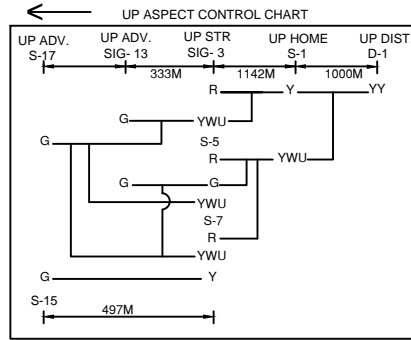

SAKRI STATION

सकरी स्टेशन

CLASS OF STATION : B
STD OF SIG & INTERLOCKING: STD-II (R)

EAST CENTRAL RAILWAY SAMASTIPUR DIVISION	SR.DSTE/SPJ	DSTE/SPJ	JE/DRG	STATION WORKING RULE DIAGRAM MACL, STD-II (R), CLASS 'B'	SAKARI	SWRD NO.-
				TO SUIT SIP NO. ECR/SIP/SPJ/373/2018 ALT-IV		DY.CSTE/CON/ SPJ/2018/R.D./04