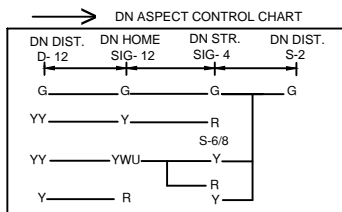

## तारसराय स्टेशन

CLASS OF STATION : B  
 STD OF SIG & INTERLOCKING : STD-11®

EAST CENTRAL RAILWAY  
 SAMASTIPUR DIVISION

STATION WORKING RULE DIAGRAM  
 MACL, STD-III , CLASS 'B'

TARSARAI

SWRD NO. -  
 DY.CSTE/RE/  
 DNR/01/2020(RD)