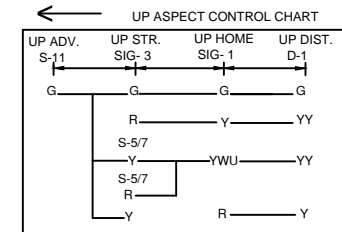

## तारसराय स्टेशन

CLASS OF STATION : B  
 STD OF SIG & INTERLOCKING : STD-11®

EAST CENTRAL RAILWAY  
 SAMASTIPUR DIVISION

STATION WORKING RULE DIAGRAM  
 MACL, STD-III , CLASS 'B'

TARSARAI

SWRD NO. -  
 DY.CSTE/RE/  
 DNR/01/2020(RD)