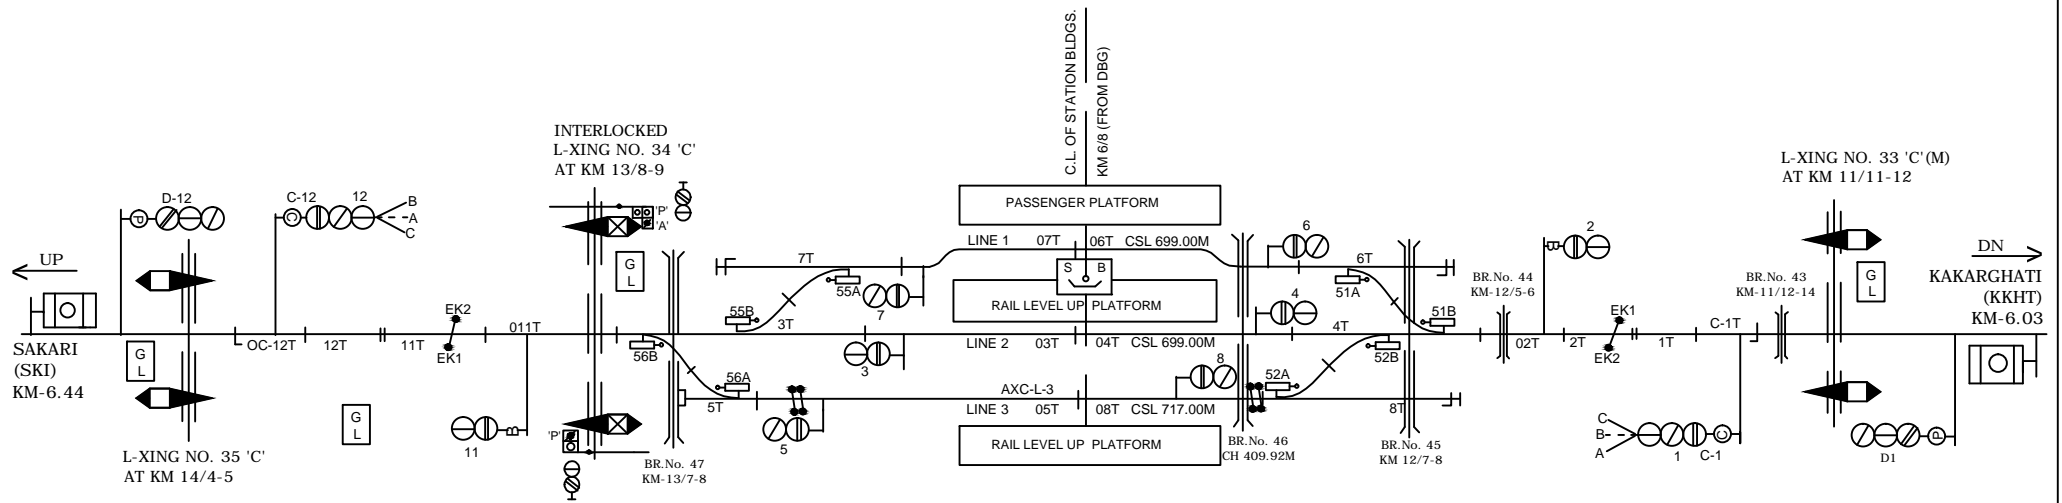

# TARSARAI STATION

## तारसराय स्टेशन

CLASS OF STATION : B  
 STD OF SIG & INTERLOCKING : STD-11®

EAST CENTRAL RAILWAY  
 SAMASTIPUR DIVISION

STATION WORKING RULE DIAGRAM  
 MACL, STD-III , CLASS 'B'

TARSARAI

SWRD NO. -  
 DY.CSTE/RE/  
 DNR/01/2020(RD)