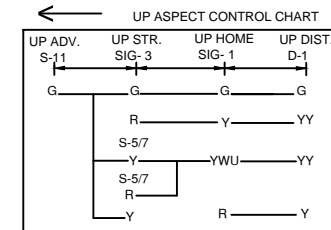

KAKARGHATI STATION

ककरघाटी स्टेशन

CLASS OF STATION : B
STD OF SIG & INTERLOCKING: STD-II®

EAST CENTRAL RAILWAY
SAMASTIPUR DIVISION

STATION WORKING RULE DIAGRAM
MACL, STD-II®, CLASS 'B'

KAKARGHATI

SWRD NO. -