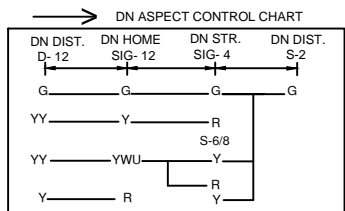

KAKARGHATI STATION

ककरघाटी स्टेशन

CLASS OF STATION : B
STD OF SIG & INTERLOCKING: STD-II®

EAST CENTRAL RAILWAY
SAMASTIPUR DIVISION

STATION WORKING RULE DIAGRAM
MACL, STD-II®, CLASS 'B'

KAKARGHATI

SWRD NO. -