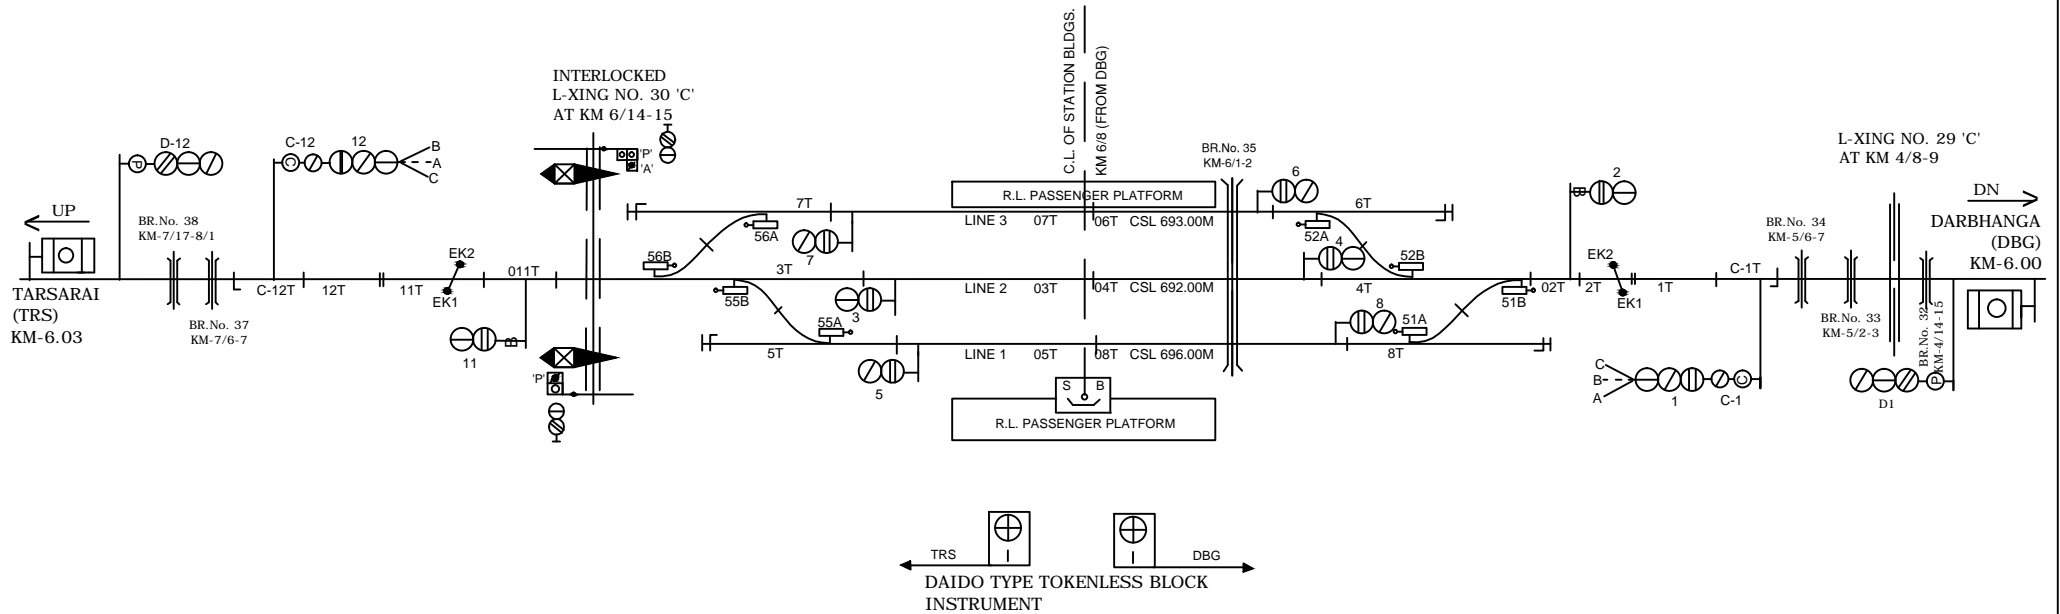

KAKARGHATI STATION

ककरघाटी स्टेशन

CLASS OF STATION : B
STD OF SIG & INTERLOCKING: STD-II®

EAST CENTRAL RAILWAY
SAMASTIPUR DIVISION

STATION WORKING RULE DIAGRAM
MACL, STD-II®, CLASS 'B'

KAKARGHATI

SWRD NO. -