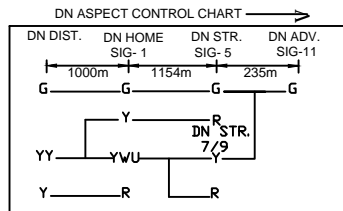

BHAIROGANJ STATION

भैरोगंज स्टेशन

CLASS OF STATION : B
STD OF SIG & INTERLOCKING: STD-III

EAST CENTRAL RAILWAY
SAMASTIPUR DIVISION

STATION WORKING RULE DIAGRAM
MACL, STD-III, CLASS 'B'

BHAIROGANJ

SWRD NO. -