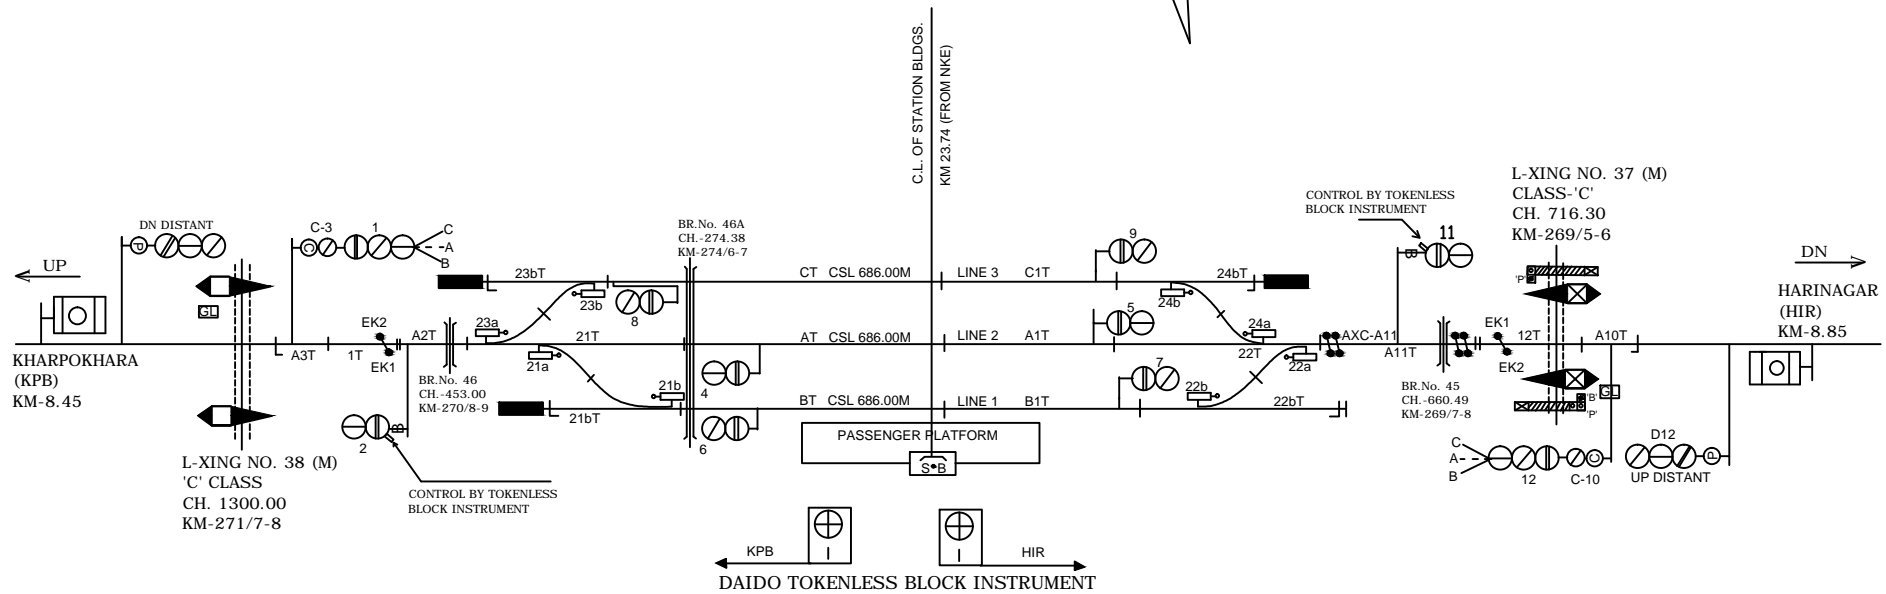

BHAIROGANJ STATION

भैरोगंज स्टेशन

CLASS OF STATION : B
STD OF SIG & INTERLOCKING: STD-III

EAST CENTRAL RAILWAY
SAMASTIPUR DIVISION

STATION WORKING RULE DIAGRAM
MACL, STD-III, CLASS 'B'

BHAIROGANJ

SWRD NO. -

SR.DSTE/SPJ/
2018(RD) / 06

SR.DSTE/SPJ

DSTE/SPJ

JE/DRG

TO SUIT SIP NO. ECR/SIP/SPJ/346/2017 ALT-II