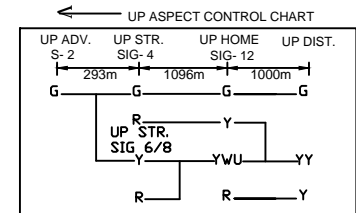

BHAIROGANJ STATION

भैरोगंज स्टेशन

CLASS OF STATION : B
STD OF SIG & INTERLOCKING: STD-III

EAST CENTRAL RAILWAY
SAMASTIPUR DIVISION

STATION WORKING RULE DIAGRAM
MACL, STD-III, CLASS 'B'

BHAIROGANJ

SWRD NO. -