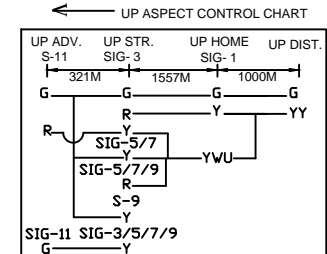

RAMGARHWA STATION रामगढ़वा स्टेशन

EXISTING

NOTE:-
MAGNETO TELEPHONE CONNECTED LC GATE NO. 6'C' (RGH-SGL), 7'C', 8'C', 9'C' (RGH-SGL), 10'C', 11'SPL', 13'C', 14'C' & 14A'C'.

EAST CENTRAL RAILWAY SAMASTIPUR DIVISION	Sf.DSTE/SPJ	DSTE/SPJ	JE/DRG	STATION WORKING RULE DIAGRAM MACL, STD-II (R), CLASS 'B'	RAMGARHWA	SWRD NO. -
				TO SUIT SIP NO. ECR/SIP/SPJ/350/2018. ALT: II		SR.DSTE/SPJ 2018(RD)/07