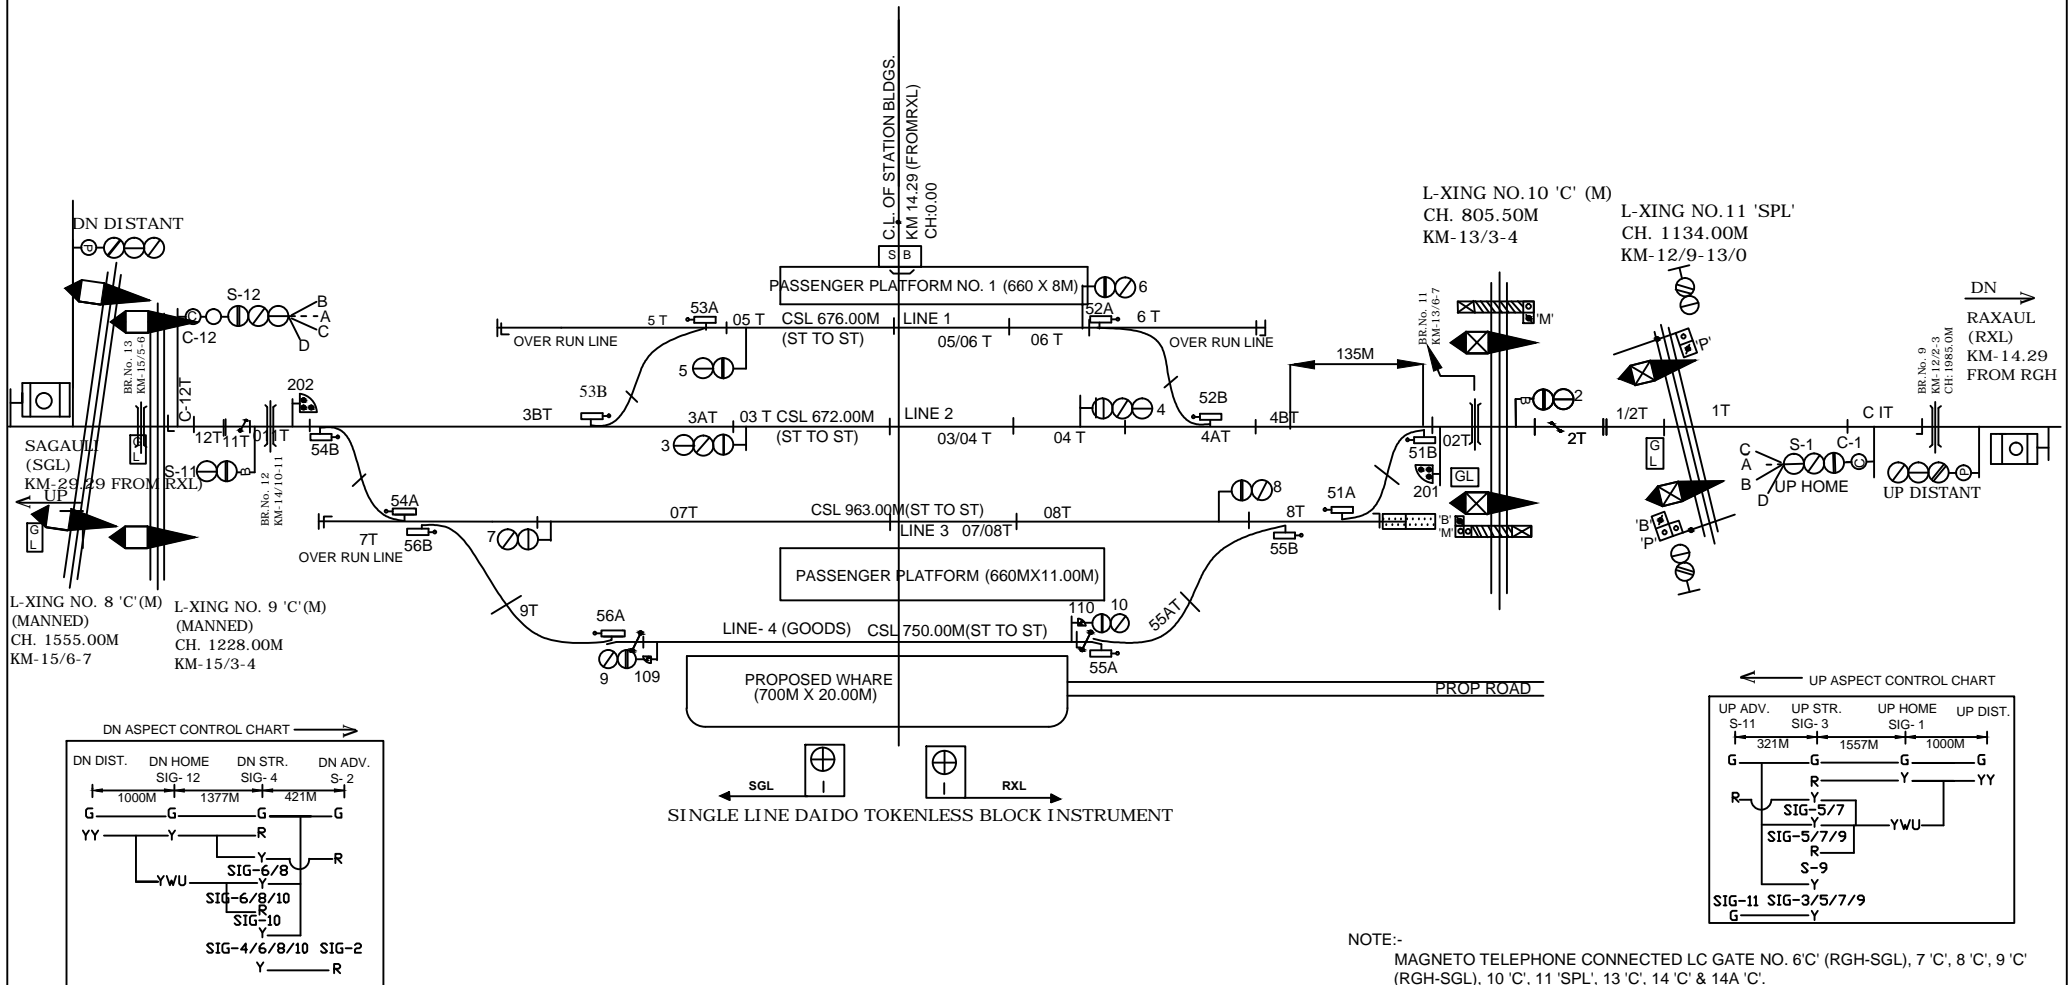

RAMGARHWA STATION रामगढ़वा स्टेशन

EXISTING

NOTE:-
MAGNETO TELEPHONE CONNECTED LC GATE NO. 6'C' (RGH-SGL), 7'C', 8'C', 9'C' (RGH-SGL), 10'C', 11'SPL', 13'C', 14'C' & 14A'C'.

EAST CENTRAL RAILWAY SAMASTIPUR DIVISION	Sf.DSTE/SPJ	DSTE/SPJ	JE/DRG	STATION WORKING RULE DIAGRAM MACL, STD-II (R), CLASS 'B'	RAMGARHWA	SWRD NO. -
				TO SUIT SIP NO. ECR/SIP/SPJ/350/2018. ALT: II		SR.DSTE/SPJ 2018(RD)/07