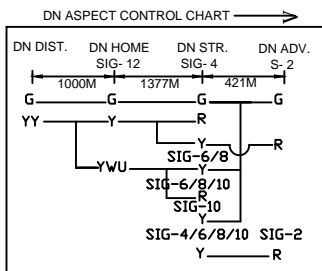

RAMGARHWA STATION रामगढ़वा स्टेशन

EXISTING

NOTE:-
MAGNETO TELEPHONE CONNECTED LC GATE NO. 6'C' (RGH-SGL), 7'C', 8'C', 9'C' (RGH-SGL), 10'C', 11'SPL', 13'C', 14'C' & 14A'C'.

EAST CENTRAL RAILWAY SAMASTIPUR DIVISION	Sf.DSTE/SPJ	DSTE/SPJ	JE/DRG	STATION WORKING RULE DIAGRAM MACL, STD-II (R), CLASS 'B'	RAMGARHWA	SWRD NO. -
				TO SUIT SIP NO. ECR/SIP/SPJ/350/2018. ALT: II		SR.DSTE/SPJ 2018(RD)/07