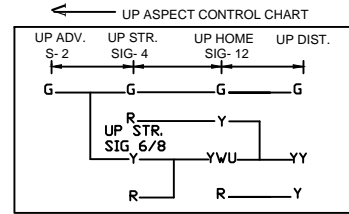

BAGHA STATION

बगहा स्टेशन

CONTROL BY TOKENLESS BLOCK INSTRUMENT

VKNR KPB
DAIDO TOKENLESS BLOCK INSTRUMENT

MEGNETO PHONE AT LC GATE
No. 45', 47'C', 48'C', &
49'SPL' BETWEEN BUG-KPB

CONNECTED WITH LC GATE
No. 50'SPL', 51'C', 52'C', 53'C',
54'C' & 55'Spl.' BETWEEN
VKNR-BUG.

CLASS OF STATION : B
STD OF SIG & INTERLOCKING: STD-III

EAST CENTRAL RAILWAY
SAMASTIPUR DIVISION

STATION WORKING RULE DIAGRAM
MACL, STD-III, CLASS 'B'

BAGHA

SWRD NO.-

DY.CSTE/RE/DNR/
348/2019(RD)

SR.DSTE/SPJ