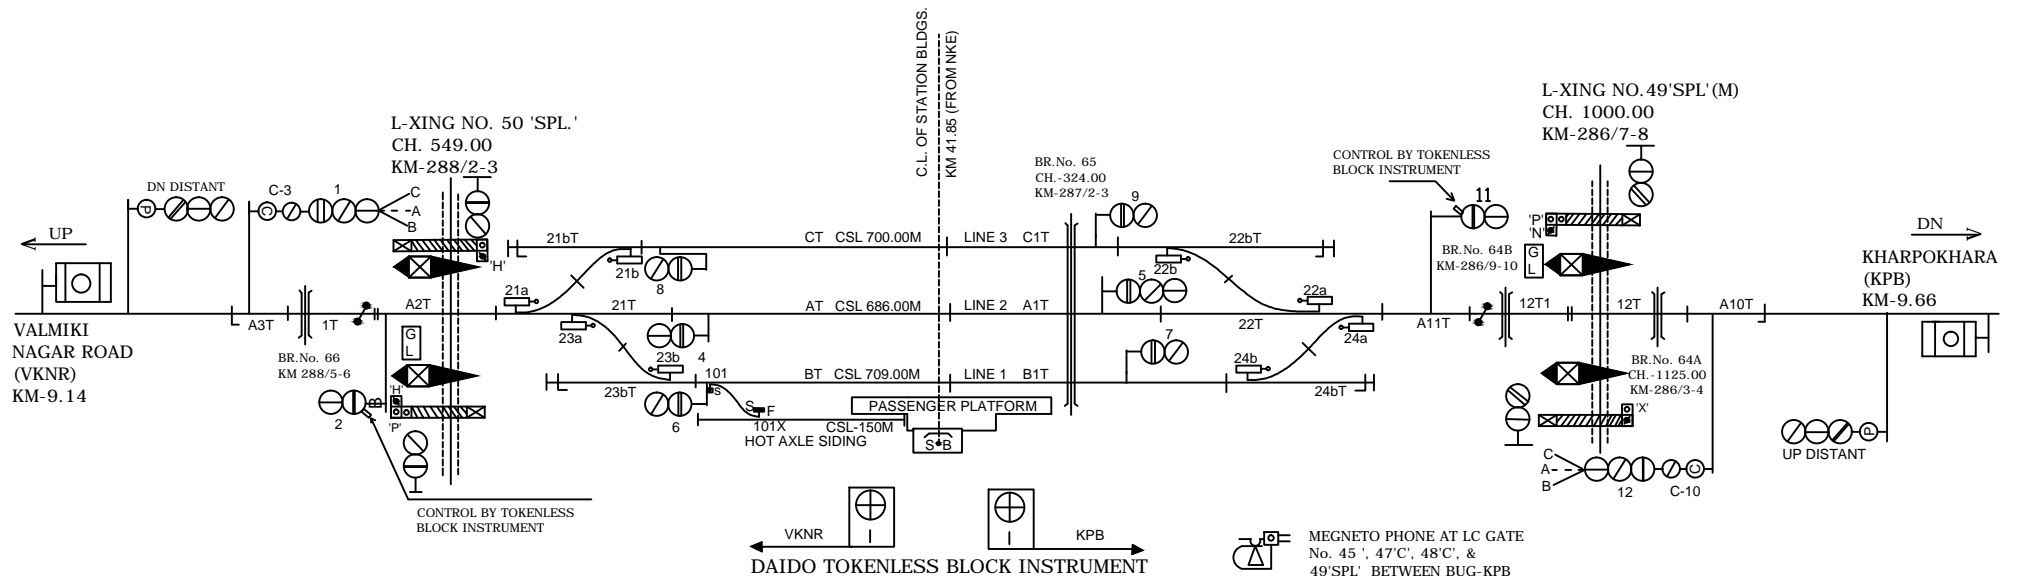

BAGHA STATION

बगहा स्टेशन

CONTROL BY TOKENLESS BLOCK INSTRUMENT

VKNR KPB
DAIDO TOKENLESS BLOCK INSTRUMENT

MEGNETO PHONE AT LC GATE
No. 45', 47'C', 48'C', &
49'SPL' BETWEEN BUG-KPB

CONNECTED WITH LC GATE
No. 50'SPL', 51'C', 52'C', 53'C',
54'C' & 55'Spl.' BETWEEN
VKNR-BUG.

CLASS OF STATION : B
STD OF SIG & INTERLOCKING: STD-III

EAST CENTRAL RAILWAY
SAMASTIPUR DIVISION

STATION WORKING RULE DIAGRAM
MACL, STD-III, CLASS 'B'

BAGHA

SWRD NO.-

DY.CSTE/RE/DNR/
348/2019(RD)

SR.DSTE/SPJ