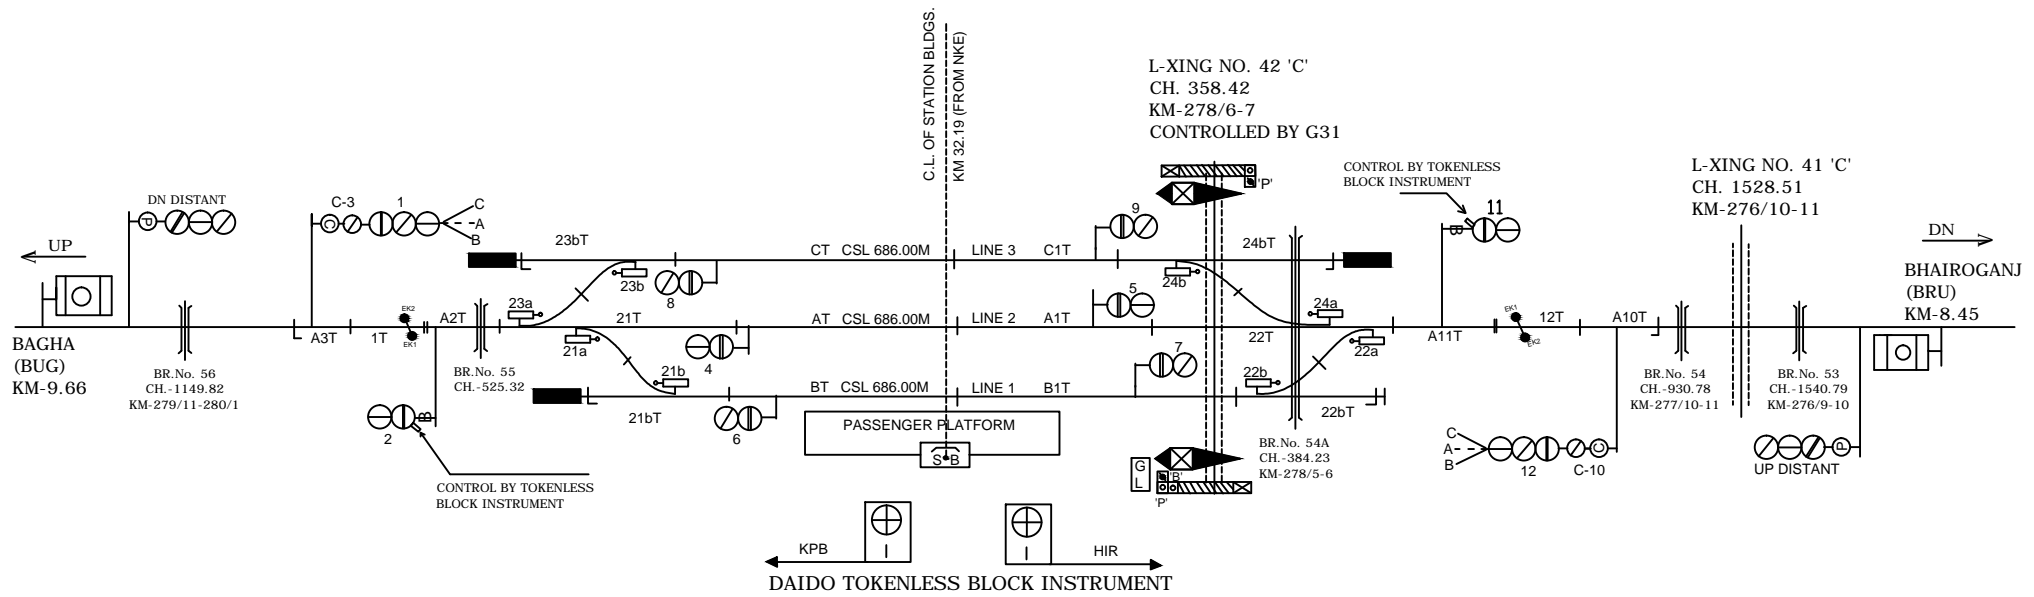

KHARPOKHARA STATION खरपोखरा स्टेशन

CLASS OF STATION : B
STD OF SIG & INTERLOCKING: STD-III

EAST CENTRAL RAILWAY SAMASTIPUR DIVISION				STATION WORKING RULE DIAGRAM MACL, STD-III, CLASS 'B'	KHARPOKHARA	SWRD NO.-
	SR.DSTE/SPJ	DSTE/SPJ	JE/DRG	TO SUIT SIP NO. ECR/SIP/SPJ/347/2006 ALT-H		DSTE/C/SPJ/ 99(RD) / 05