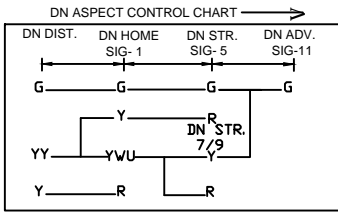

KHARPOKHARA STATION खरपोखरा स्टेशन

CLASS OF STATION : B
STD OF SIG & INTERLOCKING: STD-III

EAST CENTRAL RAILWAY SAMASTIPUR DIVISION				STATION WORKING RULE DIAGRAM MACL, STD-III, CLASS 'B'	KHARPOKHARA	SWRD NO.-
	SR.DSTE/SPJ	DSTE/SPJ	JE/DRG	TO SUIT SIP NO. ECR/SIP/SPJ/347/2006 ALT-H		DSTE/C/SPJ/ 99(RD) / 05