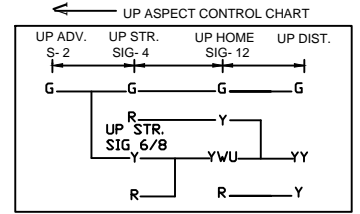

KHARPOKHARA STATION खरपोखरा स्टेशन

CLASS OF STATION : B
STD OF SIG & INTERLOCKING: STD-III

EAST CENTRAL RAILWAY SAMASTIPUR DIVISION				STATION WORKING RULE DIAGRAM MACL, STD-III, CLASS 'B'	KHARPOKHARA	SWRD NO.-
	SR.DSTE/SPJ	DSTE/SPJ	JE/DRG	TO SUIT SIP NO. ECR/SIP/SPJ/347/2006 ALT-H		DSTE/C/SPJ/ 99(RD) / 05