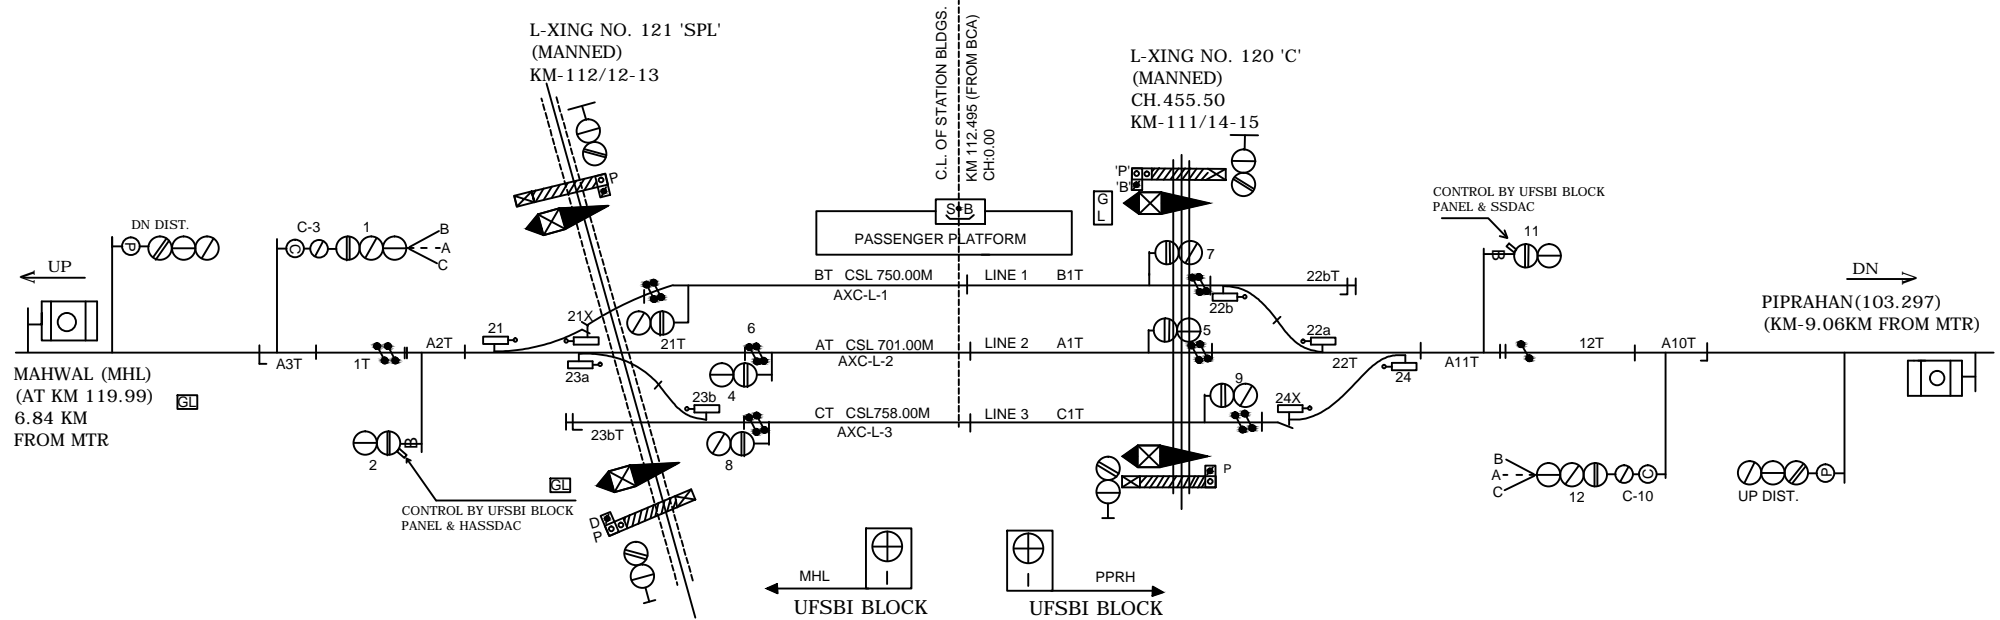

MOTIPUR STATION

मोतीपुर स्टेशन

NOTE:- MAGNETO TELEPHONE CONNECTION PROVIDED WITH L.C NO. 116'C, 117'C, 118'C, 119'C, 120'C, 121'SPL', 122'B' & 123.

CLASS OF STATION : B
 STD OF SIG & INTERLOCKING: STD-II®

EAST CENTRAL RAILWAY SAMASTIPUR DIVISION	SR.DSTE/SPJ	DSTE/SPJ	JE/DRG	STATION WORKING RULE DIAGRAM MACL, STD-II®, CLASS 'B'	MOTIPUR	SWRD NO.-
				SUIT SIP NO. ECR/SIP/SPJ/329/2012 ALT-VIII		Sr.DSTE/SPJ/2020 (RD)/11