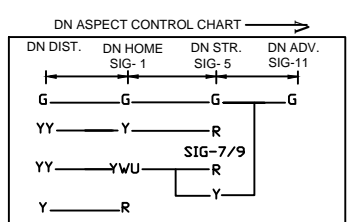

MOTIPUR STATION

मोतीपुर स्टेशन

NOTE:- MAGNETO TELEPHONE CONNECTION PROVIDED WITH L.C NO. 116'C, 117'C, 118'C, 119'C, 120'C, 121'SPL', 122'B' & 123.

CLASS OF STATION : B
 STD OF SIG & INTERLOCKING: STD-II®

EAST CENTRAL RAILWAY SAMASTIPUR DIVISION	SR.DSTE/SPJ	DSTE/SPJ	JE/DRG	STATION WORKING RULE DIAGRAM MACL, STD-II®, CLASS 'B'	MOTIPUR	SWRD NO.-
				SUIT SIP NO. ECR/SIP/SPJ/329/2012 ALT-VIII		Sr.DSTE/SPJ/2020 (RD)/11