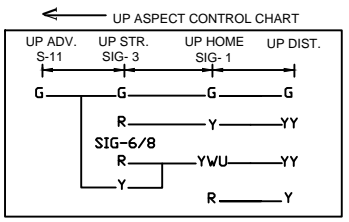

MOTIPUR STATION

मोतीपुर स्टेशन

NOTE:- MAGNETO TELEPHONE CONNECTION PROVIDED WITH L.C NO. 116'C, 117'C, 118'C, 119'C, 120'C, 121'SPL', 122'B' & 123.

CLASS OF STATION : B
 STD OF SIG & INTERLOCKING: STD-II®

EAST CENTRAL RAILWAY SAMASTIPUR DIVISION	SR.DSTE/SPJ	DSTE/SPJ	JE/DRG	STATION WORKING RULE DIAGRAM MACL, STD-II®, CLASS 'B'	MOTIPUR	SWRD NO.-
				SUIT SIP NO. ECR/SIP/SPJ/329/2012 ALT-VIII		Sr.DSTE/SPJ/2020 (RD)/11