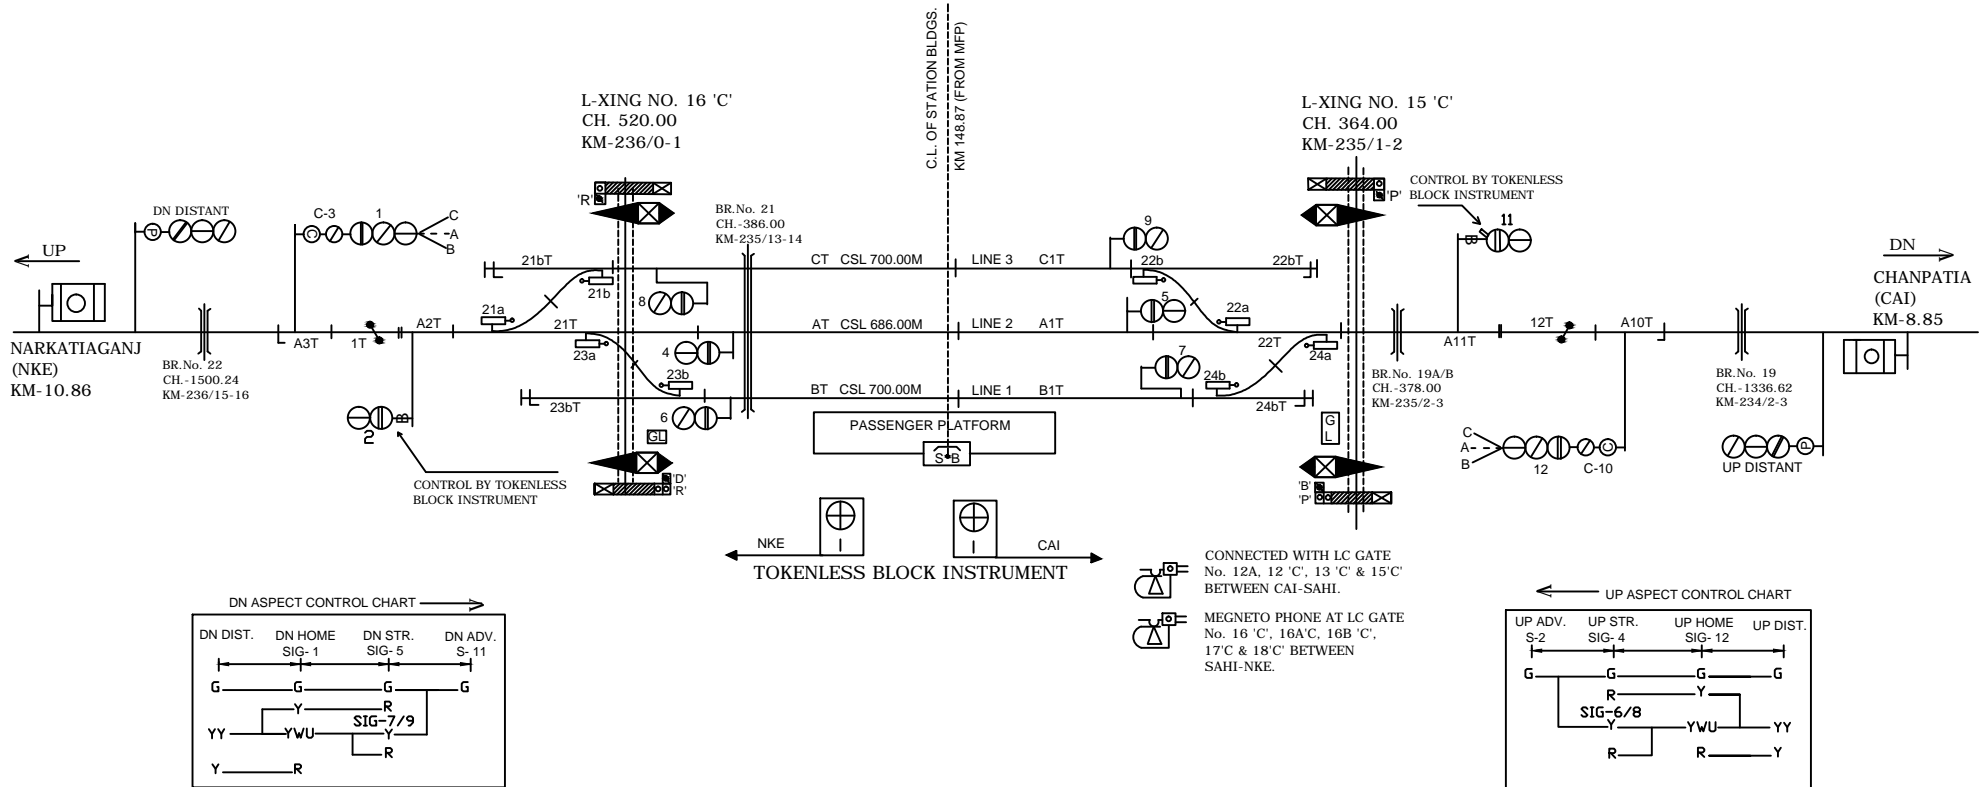

# SATHI STATION

## साठी स्टेशन

CLASS OF STATION : B  
STD OF SIG & INTERLOCKING: STD-II (R)

EAST CENTRAL RAILWAY  
SAMASTIPUR DIVISION

STATION WORKING RULE DIAGRAM  
MACL, STD-II (R) CLASS 'B'

SATHI

SWRD NO.-

SR.DSTE/SPJ  
2018(RD)/05

SR.DSTE/SPJ

DSTE/SPJ

JE/DRG

TO SUIT SIP NO. ECR/SIP/SPJ/342/2007 ALT-J