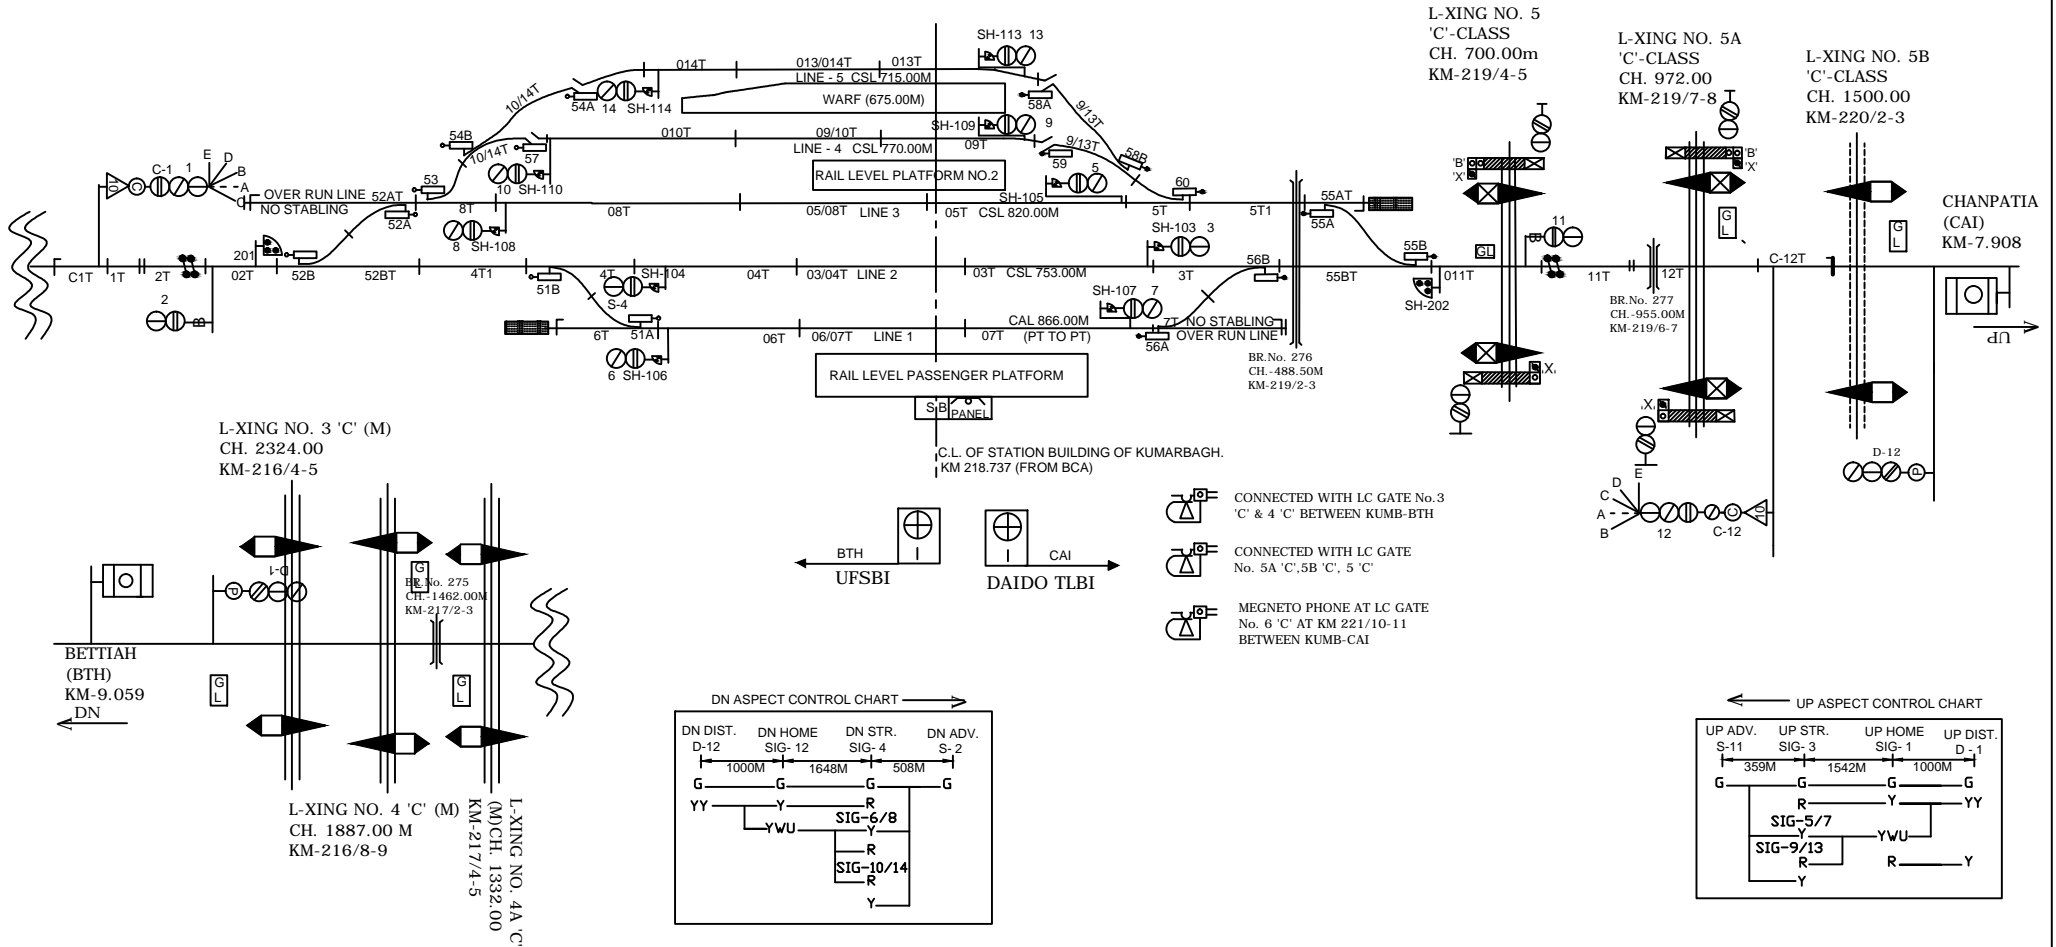

KUMARBAG STATION

कुमारबाग स्टेशन

CLASS OF STATION : B
STD OF SIG & INTERLOCKING: STD-II®

EAST CENTRAL RAILWAY
SAMASTIPUR DIVISION

STATION WORKING RULE DIAGRAM
MACL, STD-II® CLASS 'B'

KUMARBAG

SWRD NO.-

SR.DSTE/SPJ
2018(RD)/03

Sr.DSTE/SPJ

DSTE/W/SPJ

SSE/SIG/SPJ

SUIT SIP NO. ECR/SIP/SPJ/340/2017 ALT-IV